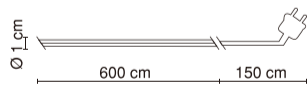

LED

6
METER

IP44