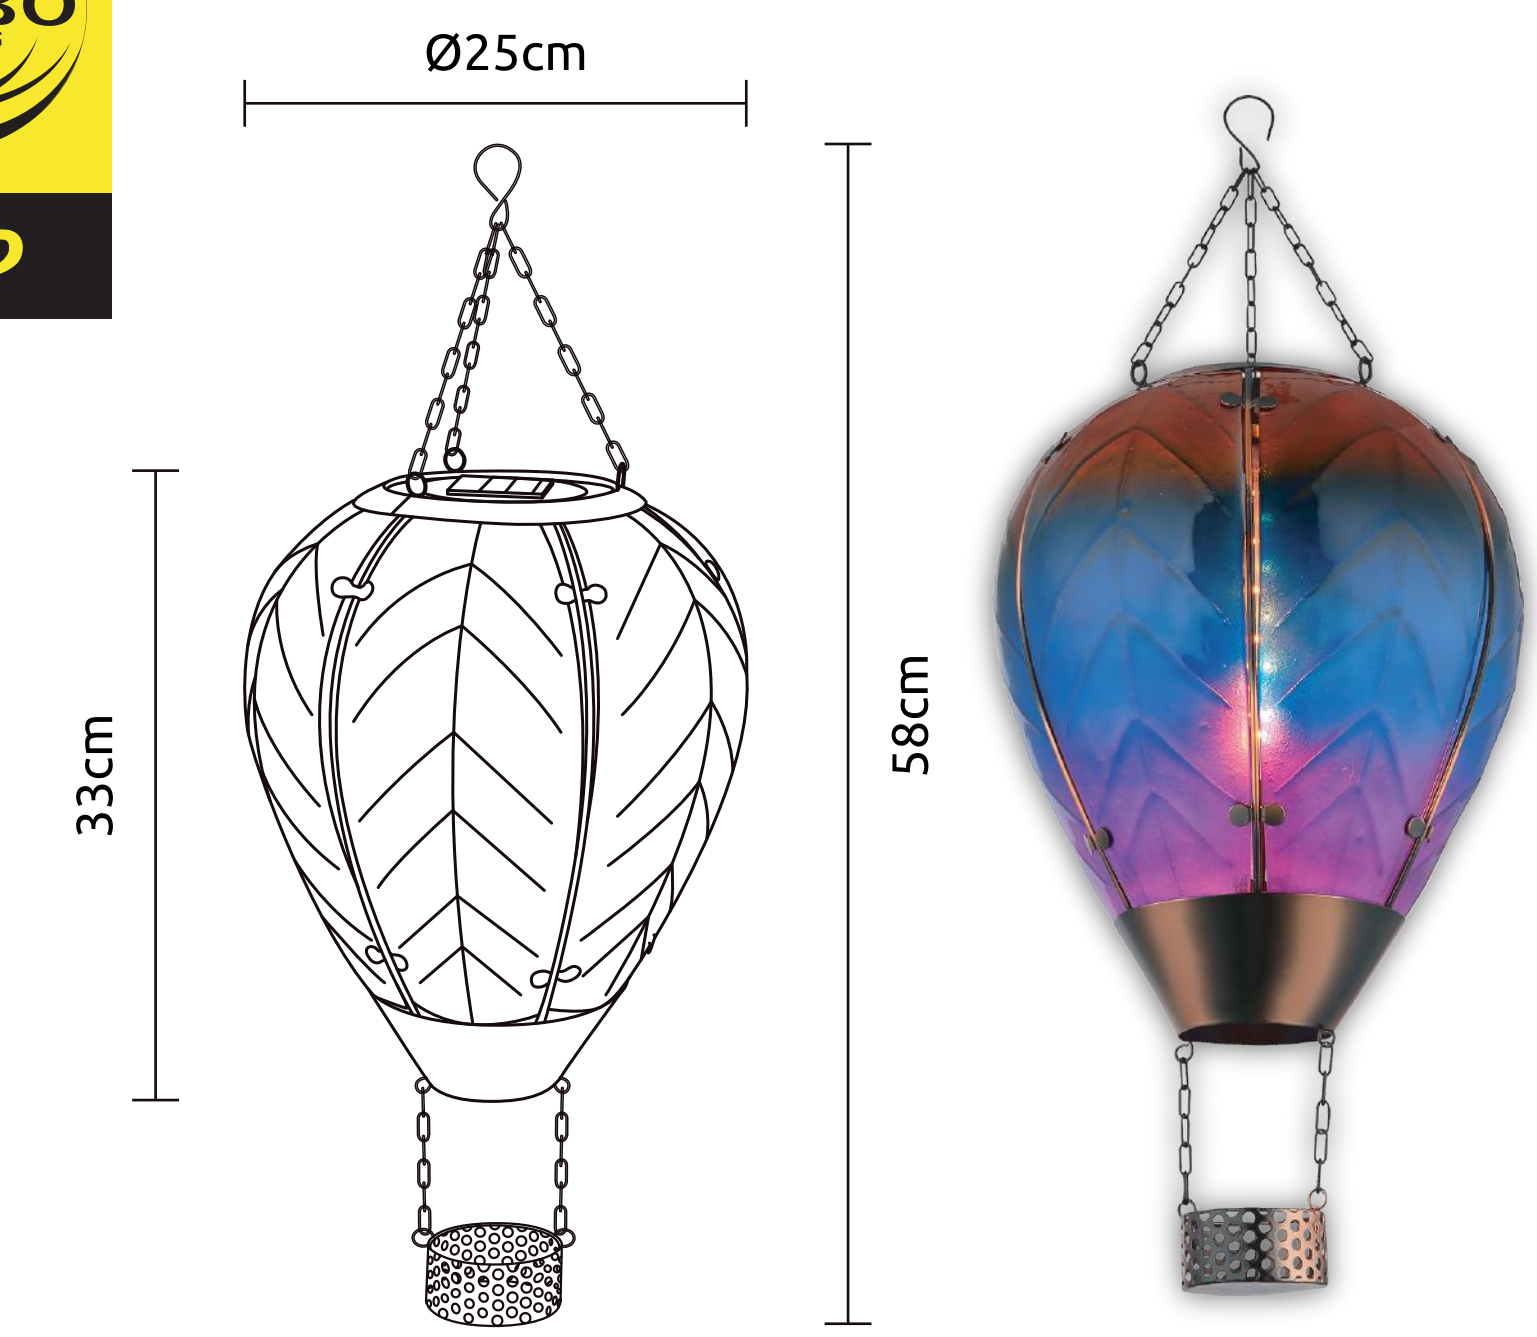

incl. 24 x LED 0,2W 3V; ~1600K

36137

Made in P.R.C.