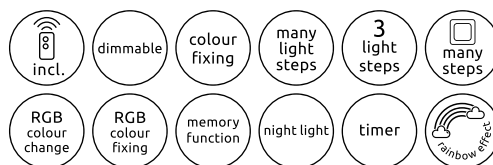

Bolly

41372-24

incl. LED 20W
incl. RGB LED 5W

140-2280lm

65-1100lm

2700-6500K
2700|4000|6500K

VPE: 5

Ø50,5cm ▾7,5cm

metal white,
plastic crystals clear,
plastic gold