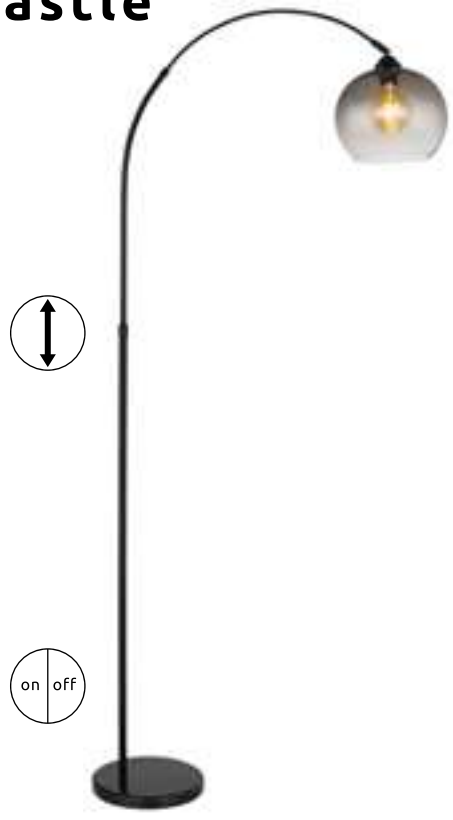

excl. 3x GU10 LED 5W

VPE: 2

↔ 22cm x 31,5cm

↓ 150cm

wood dark brown,
metal black matt

Newcastle

58227BS

Seymour