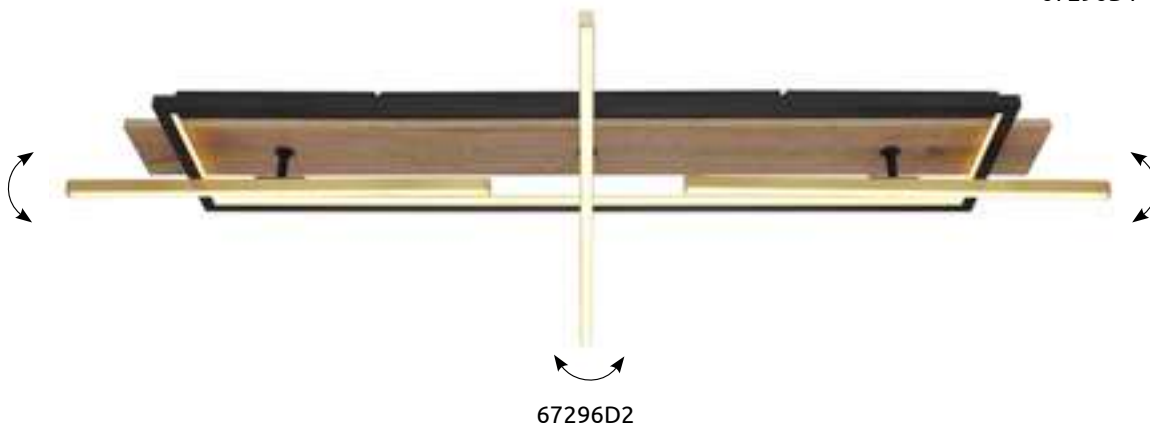

Beatrix

67295D	incl. LED 32W	3300lm	1300lm	3000K	VPE: 4	↔ max. 75cm x 35cm ↓ 9cm
67295D1	incl. LED 44W	4900lm	1800lm	3000K	VPE: 2	↔ max. 70cm x 50cm ↓ 11,5cm
67296D	incl. LED 28W	3300lm	1200lm	3000K	VPE: 4	↔ max. 60,5cm x 20cm ↓ 9cm
67296D1	incl. LED 32W	3800lm	1550lm	3000K	VPE: 4	↔ max. 81,5cm x max. 40,5cm ↓ 9cm
67296D2	incl. LED 48W	5400lm	2100lm	3000K	VPE: 4	↔ max. 100cm x max. 60,5cm ↓ 11,5cm

metall black matt, MDF dark wood optics, aluminum rods brass colored, aluminum black matt, plastic opal