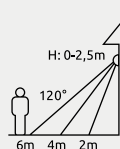

DE Sensoreinstellungen
EN Sensor settings
FR Portée du capteur
IT Regolazioni del sensore
ES Programacion de sensores