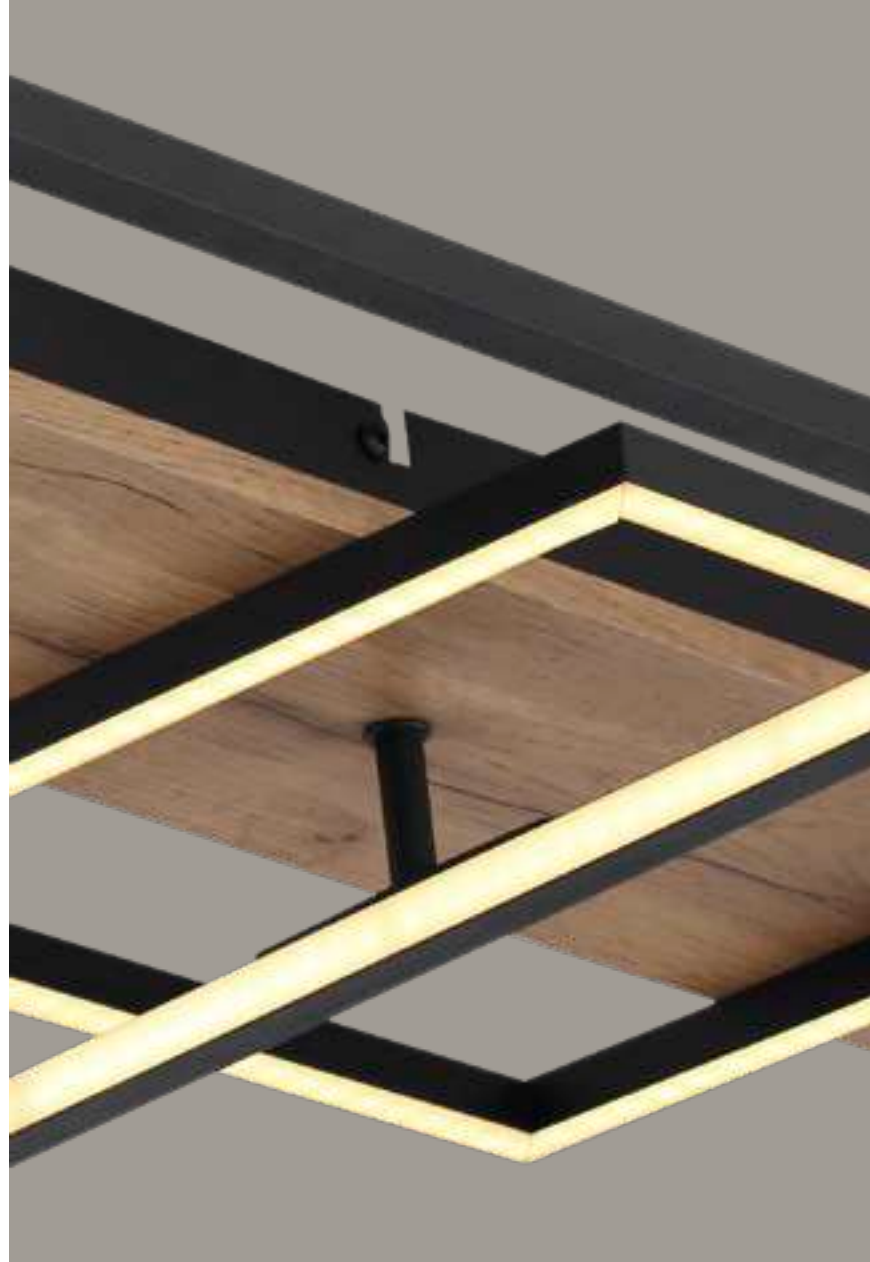

67289D

Vanni

67289D | incl. LED 24W | 2800lm | 1100lm | 3000K | VPE: 2 | ↔ 60cm x 40cm ↓ 10cm
67289D1 | incl. LED 24W | 2800lm | 1100lm | 3000K | VPE: 2 | ↔ 75cm x 40cm ↓ 10cm
metal black matt, MDF wood optics, aluminium black matt, plastic opal