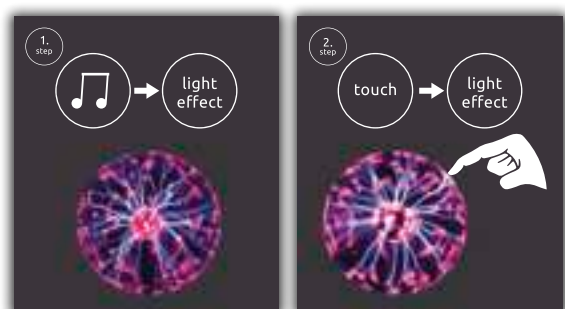

APP control
Easy Smartphone
and Voice Control

compatible with
Alexa
compatible with
Google Assistant

- APP
- voice control
- suitable for 2.4 GHz WIFI
- 16 Mio. Colours
- RGB colour fixing
- RGB colour change
- rainbow effect
- music light effect
- dimmable
- push on/off
- USB cable
- adapter excl.
- 5V USB-Charger compatible