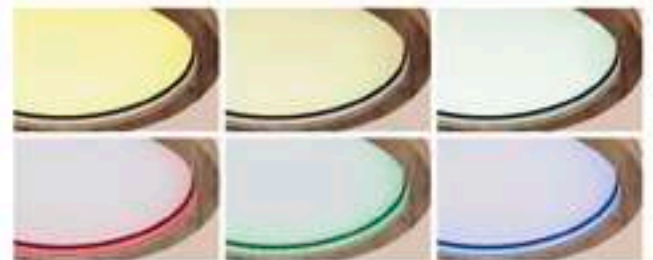

41374-24

Branza

					VPE: 4	
41374-24	incl. LED 24W	270-2700lm	170-1700lm	2700-6000K	↔ 40cm x 40cm ↓ 6,5cm	
	incl. RGB LED 4W			2700|4500|6000K		
41374-24R	incl. LED 24W	270-2700lm	145-1450lm	2700-6000K	Ø40cm ↓ 6,5cm	
	incl. RGB LED 4W			2700|4500|6000K		

metal black matt, MDF dark wood optics, plastic opal