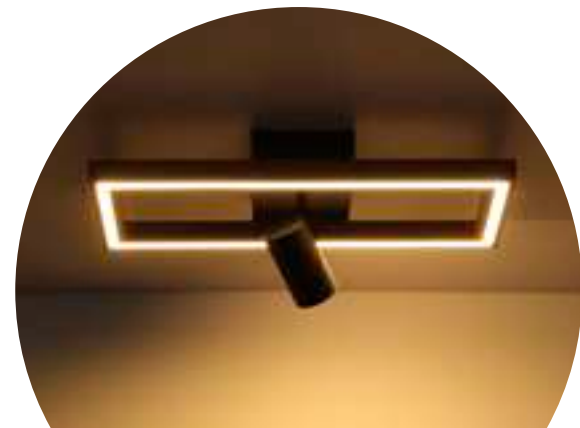

Mandera

67287D	incl. LED 16W excl. 1x GU10 LED 5W	1800lm	1100lm	3000K	VPE: 2	↔ 50cm x 20cm ↓ max.16,5cm
67287D1	incl. LED 36W	4000lm	2000lm	3000K	VPE: 2	↔ 80cm x 20cm ↓ 9cm
67287H	incl. LED 24W	2800lm	1200lm	3000K	VPE: 4	↔ 80cm x 7cm ↓ 120cm
67287H1	incl. LED 40W	4500lm	1800lm	3000K	VPE: 2	↔ 80cm x 12cm ↓ 120cm
67287S	incl. LED 24W	2680lm	1000lm	3000K	VPE: 1	↔ 30cm x 18cm ↓ 120cm
67287T	incl. LED 12W	1380lm	450lm	3000K	VPE: 2	↔ 25cm x 15cm ↓ 52,5cm
67287W	incl. LED 12W	1400lm	550lm	3000K	VPE: 4	↔ 20cm ↓ 35cm ↳ 6cm

metal black matt, MDF wood optics dark, plastic opal