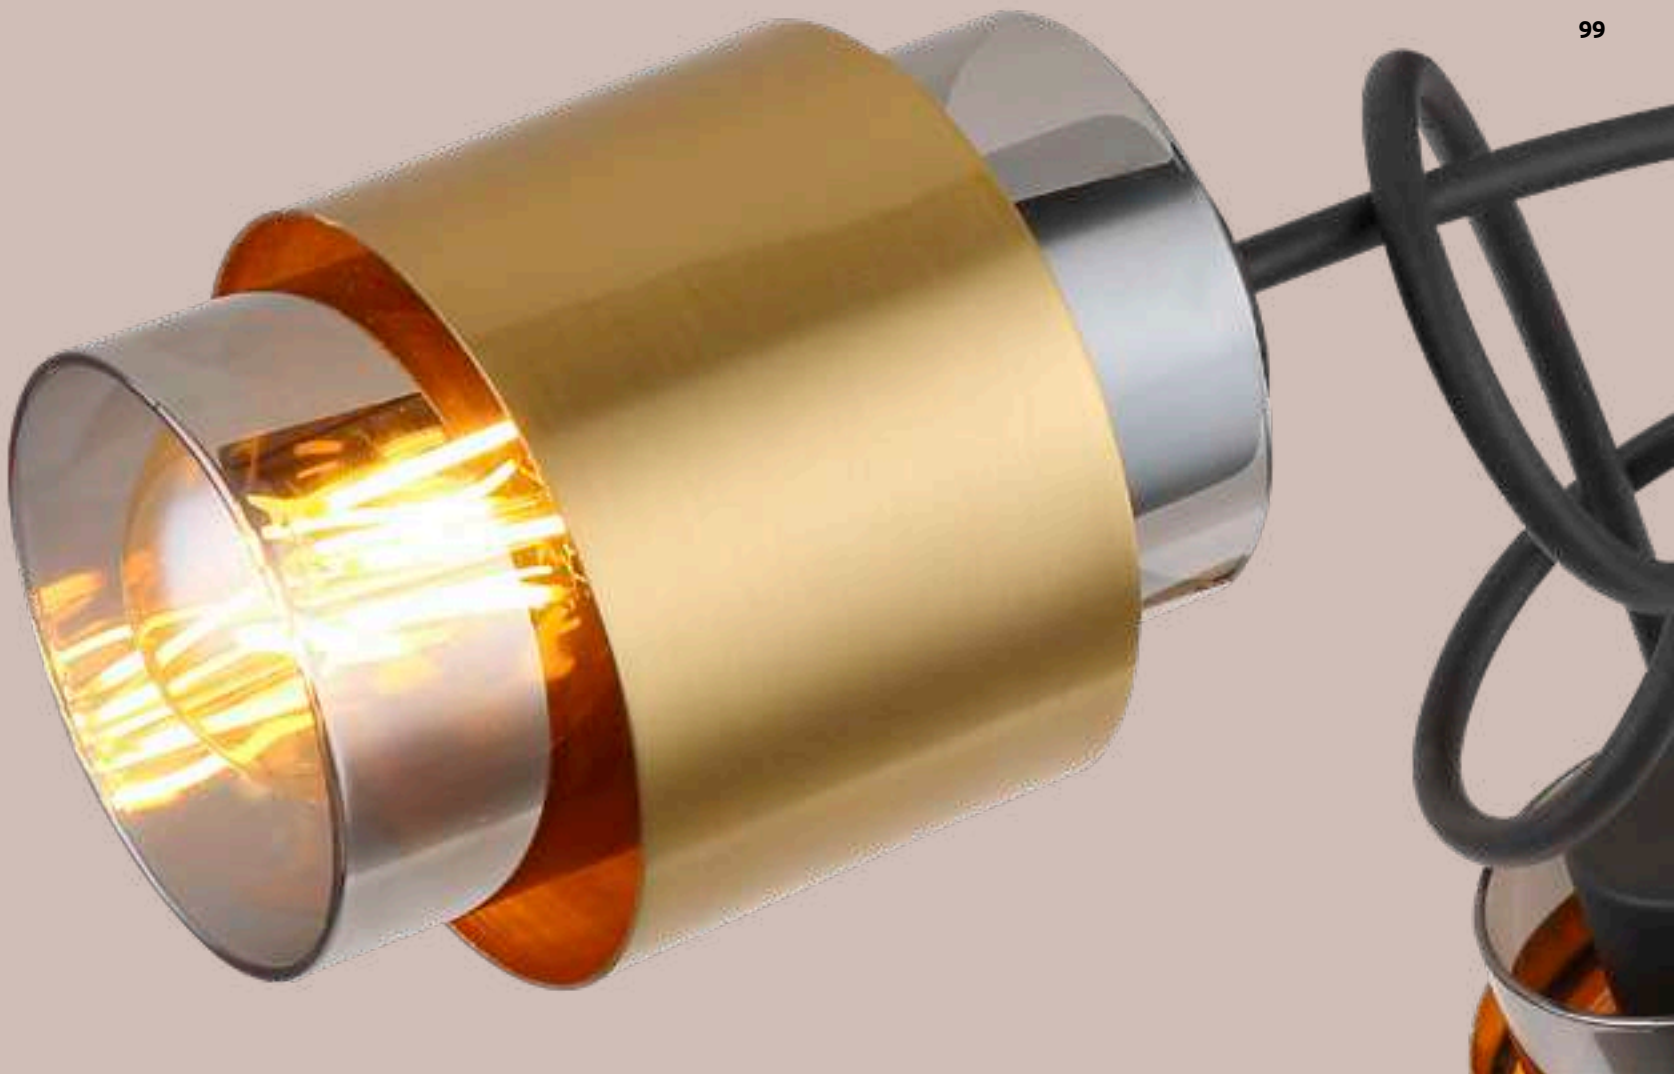

Milley

15560-1	excl. 1x E27 40W	VPE: 12	↔ 10cm ↓ 13cm ↘ 12,5cm
15560-2	excl. 2x E27 40W	VPE: 8	↔ 38,5cm x 10cm ↓ 12,5cm
15560-3D	excl. 3x E27 40W	VPE: 4	Ø50cm ↓ 26cm
15560-4	excl. 4x E27 40W	VPE: 6	↔ 77cm x 10cm ↓ 12,5cm

metal black matt, glass smoke, brass ring