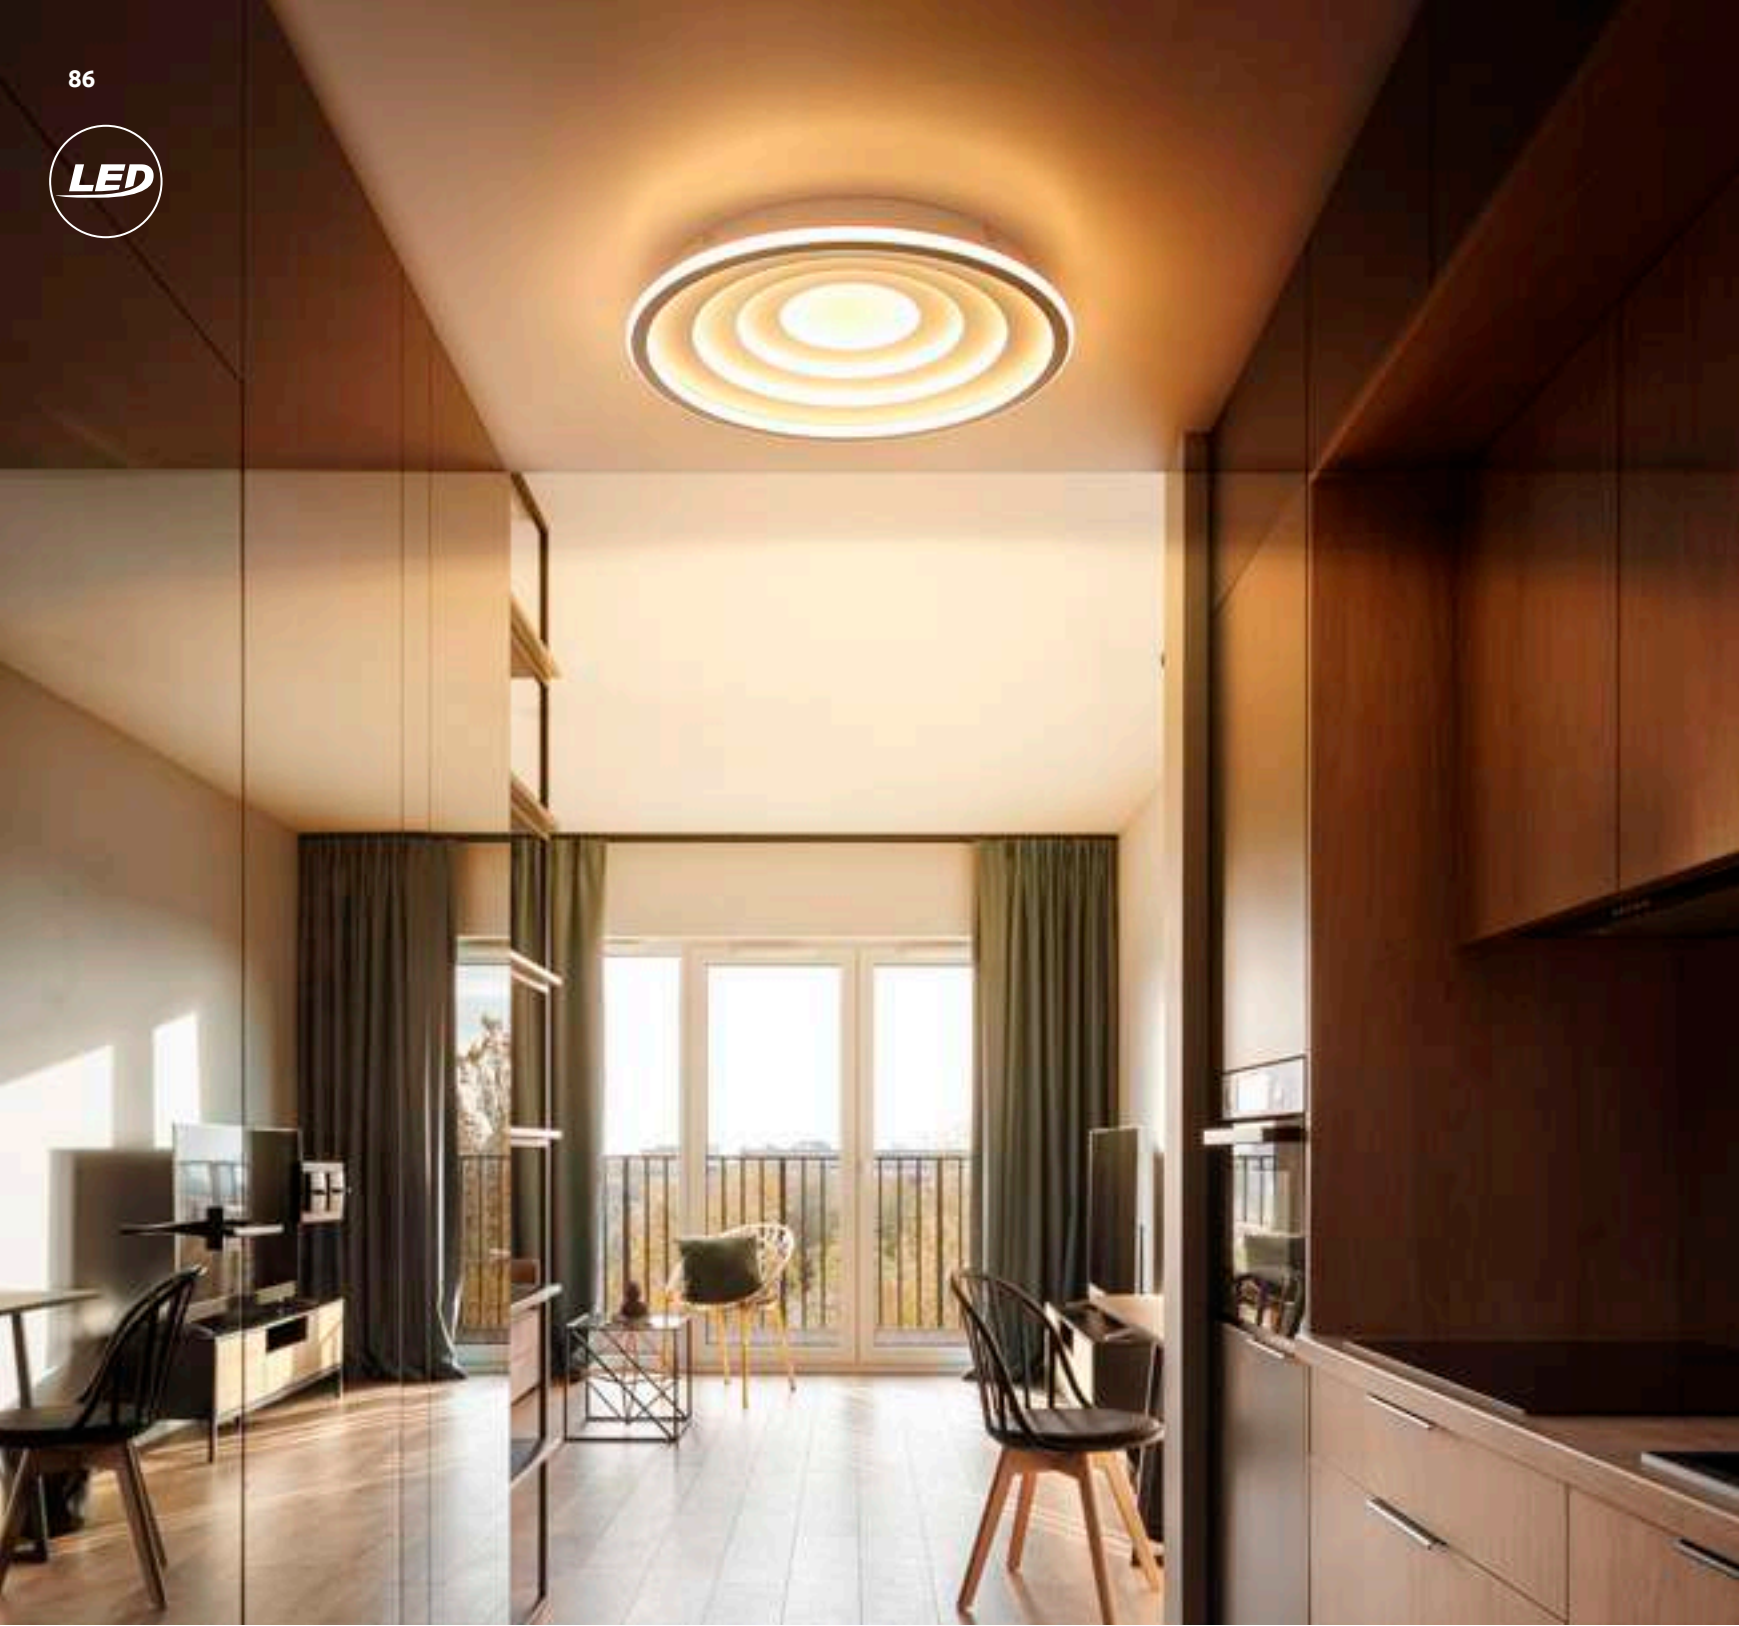

Foppa

41580-24

incl. LED 24W

2500lm

1200lm

3000K

VPE: 5

Ø40cm ▾5,7cm

metal white matt,
metal black matt,
acrylic opal