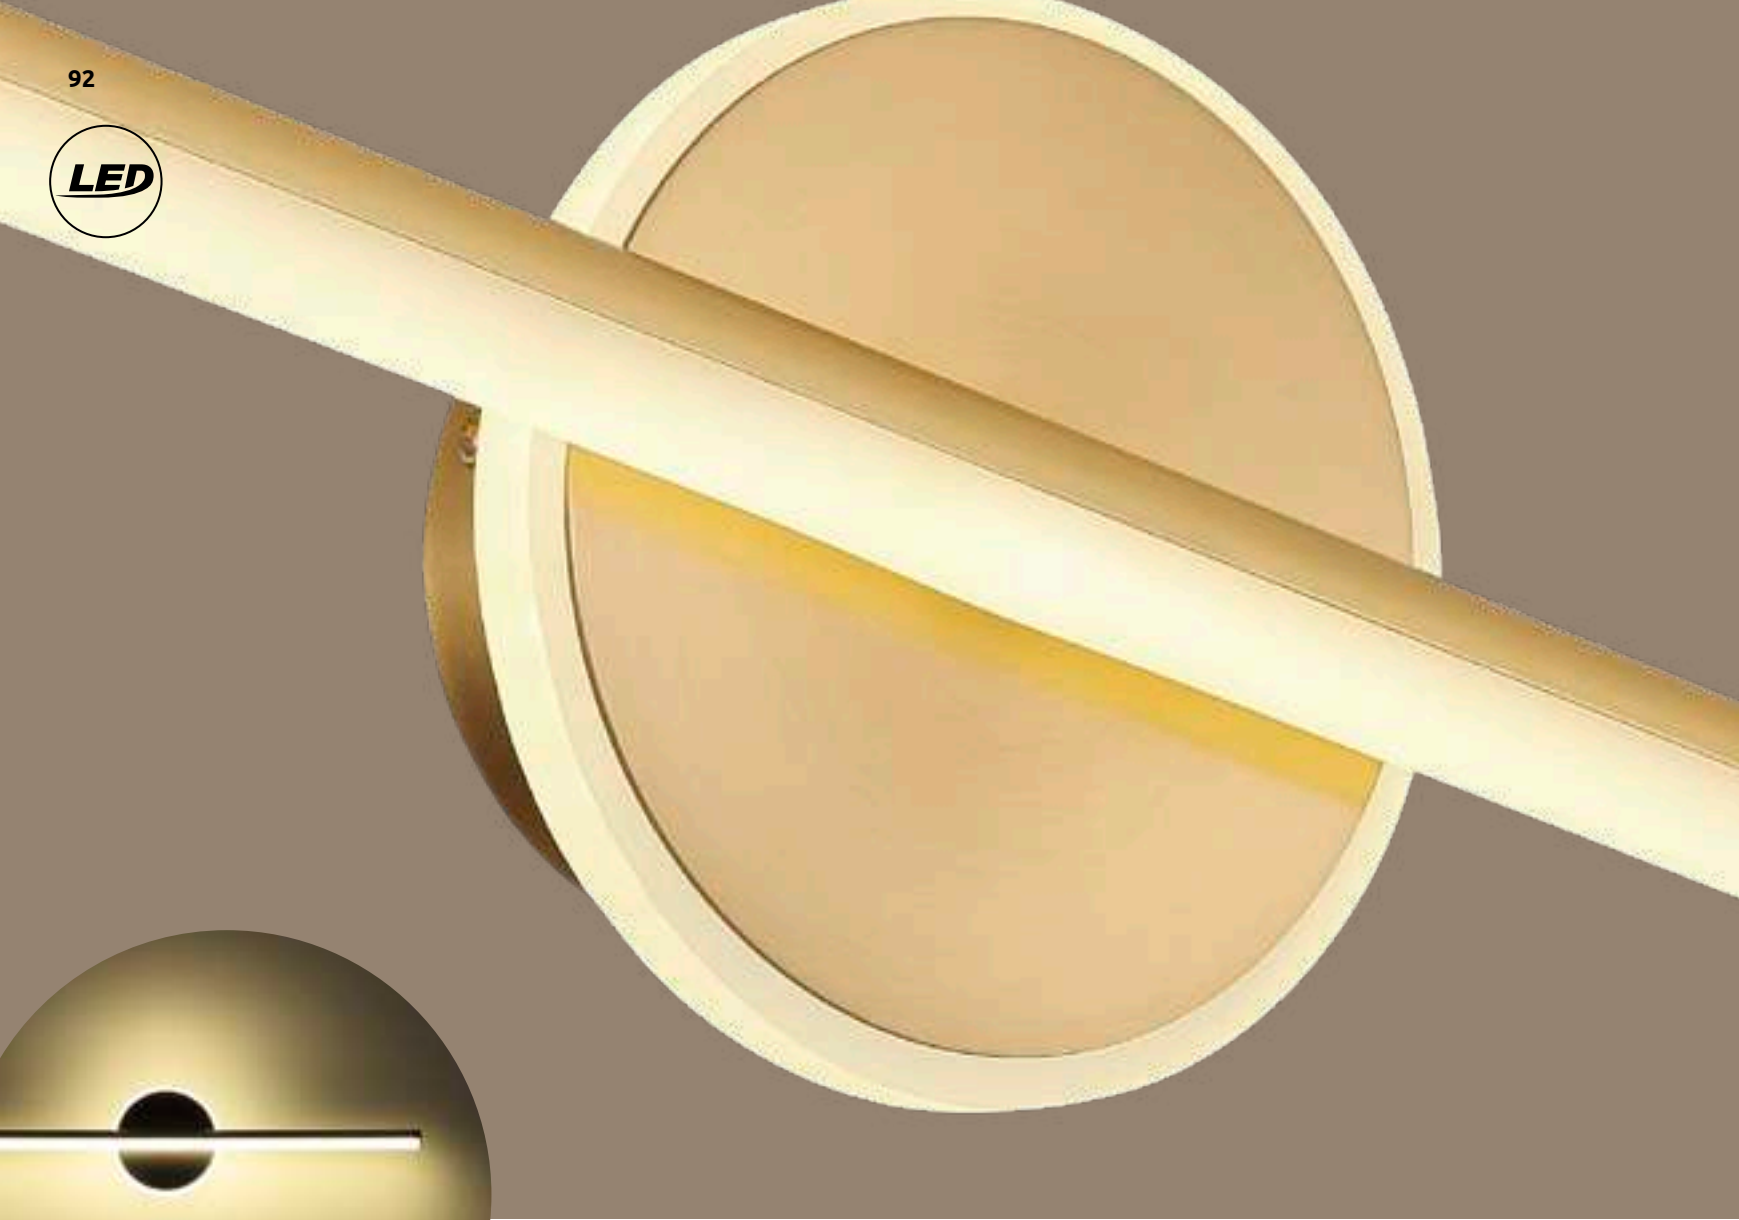

41924M

Pepe

41924M	incl. LED 10W	980lm	690lm	4000K	VPE: 10	↔ 60,8cm x 13cm	↳ 7,4cm	metal gold matt, acrylic opal
41924N	incl. LED 10W	980lm	720lm	4000K	VPE: 10	↔ 60,8cm x 13cm	↳ 7,4cm	metal nickel matt, acrylic opal
41924S	incl. LED 10W	980lm	630lm	4000K	VPE: 10	↔ 60,8cm x 13cm	↳ 7,4cm	metal black matt, acrylic opal