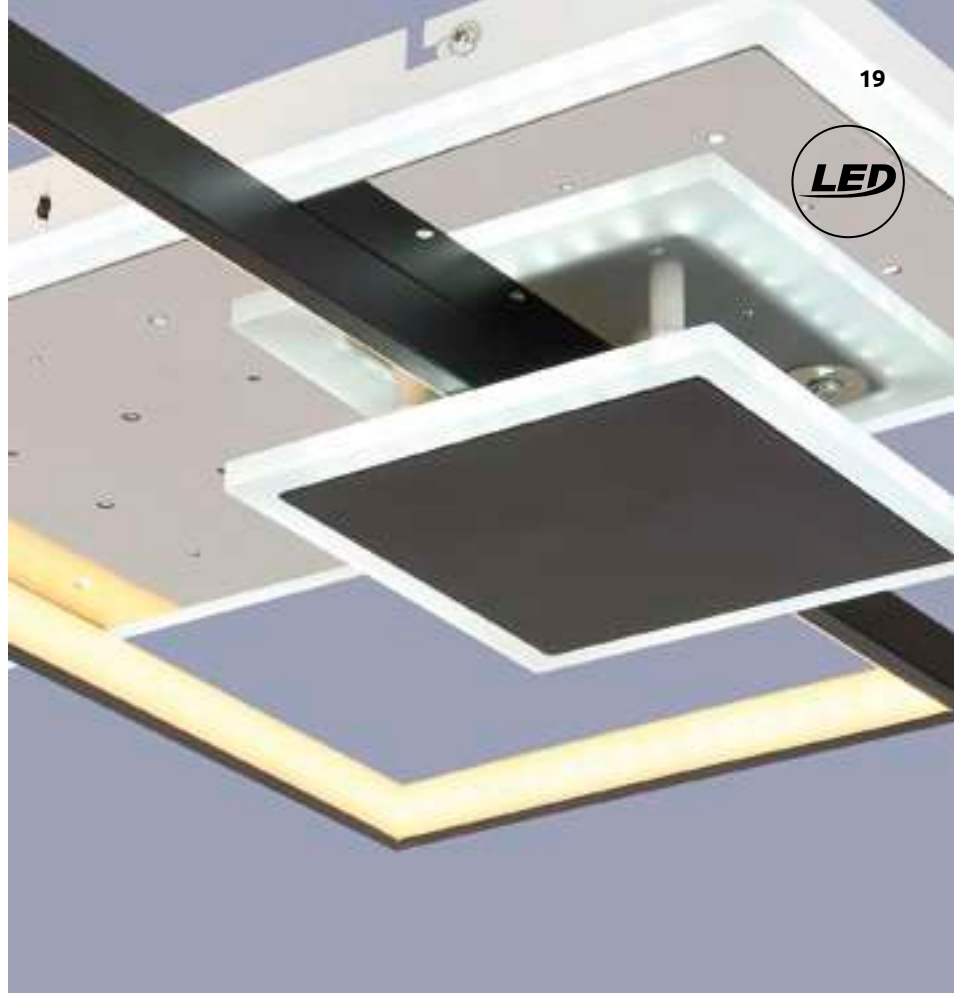

Ø50cm ▾ 8cm

metal white matt,
acryl opal, chrome
stripes3
light
steps3-step
switchcolour
fixing

Dabby

67146

incl. LED 40W

400-4900lm 

180-2100lm 

2700-6500K