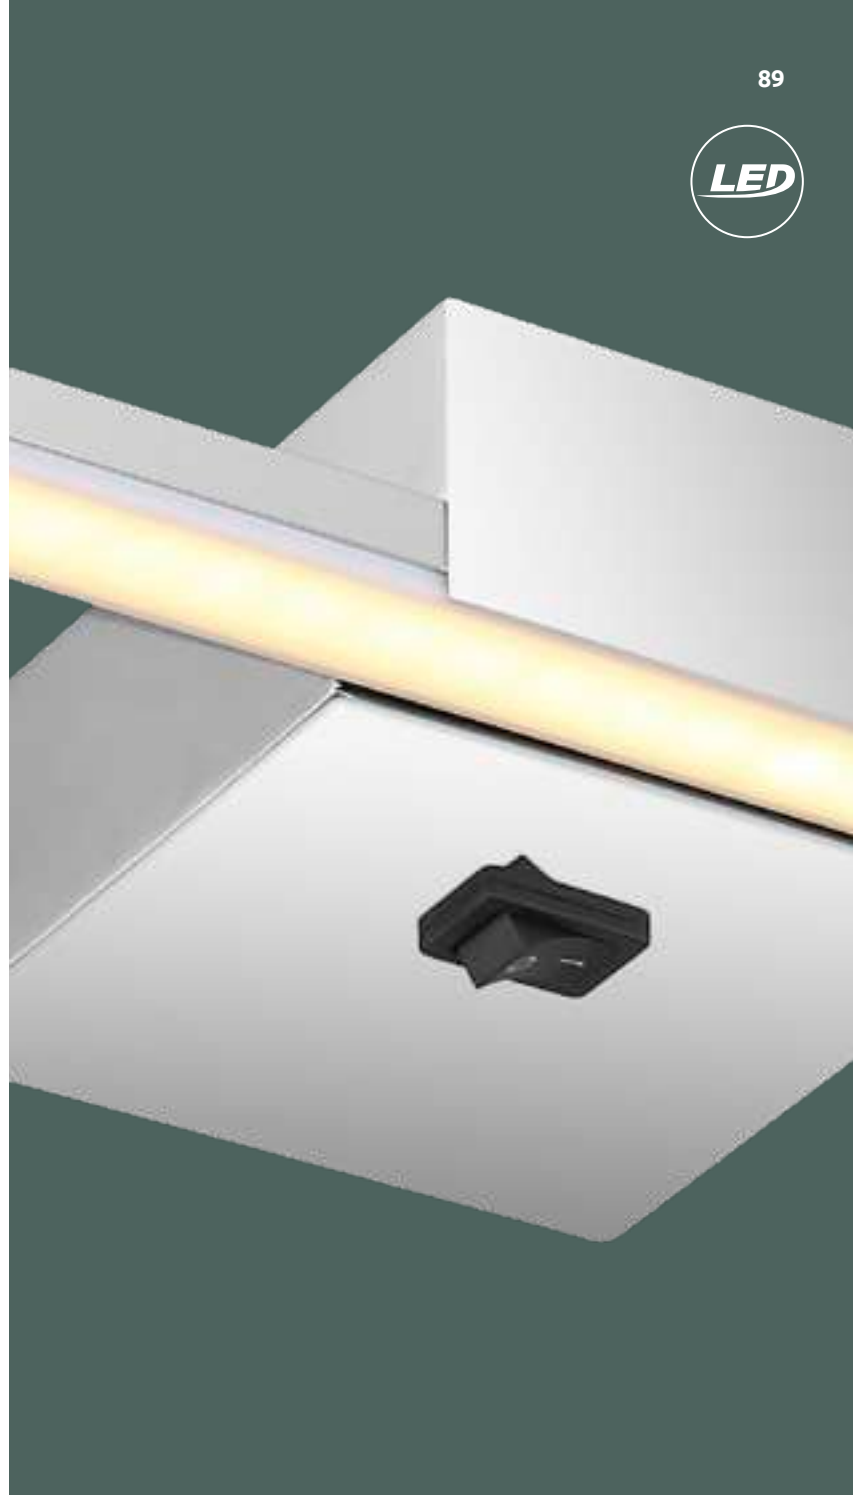

41922B

Jaime

41922B	incl. LED 12W	1330lm	590lm	4000K	VPE: 6	↔ 61,5cm x 3,7cm	↳ 11cm	metal black, aluminium black matt, plastic opal
41922C	incl. LED 12W	1330lm	780lm	4000K	VPE: 6	↔ 61,5cm x 3,7cm	↳ 11cm	metal chromed, aluminium chromed, plastic opal