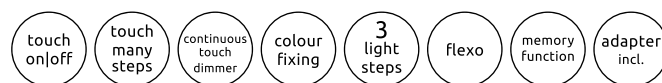

4000K

VPE: 6

↔ 17,8cm x 43,2cm

↓ 75,8cm

aluminium grey
matt, plastic grey
metallic, plastic opal

58435B

58435G

58435W