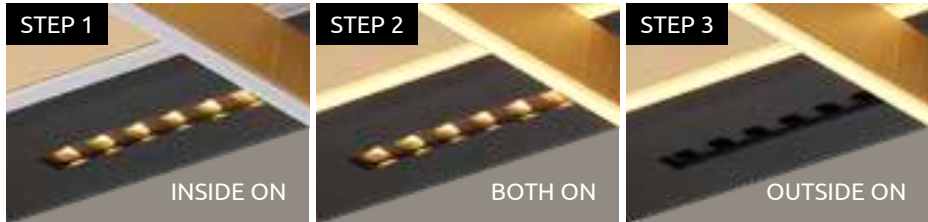

3000lm 

2100lm 

3000K

VPE: 4

↔ 40cm x 40cm

↕ 5,4cm

metal white,
acrylic opal

48461-54