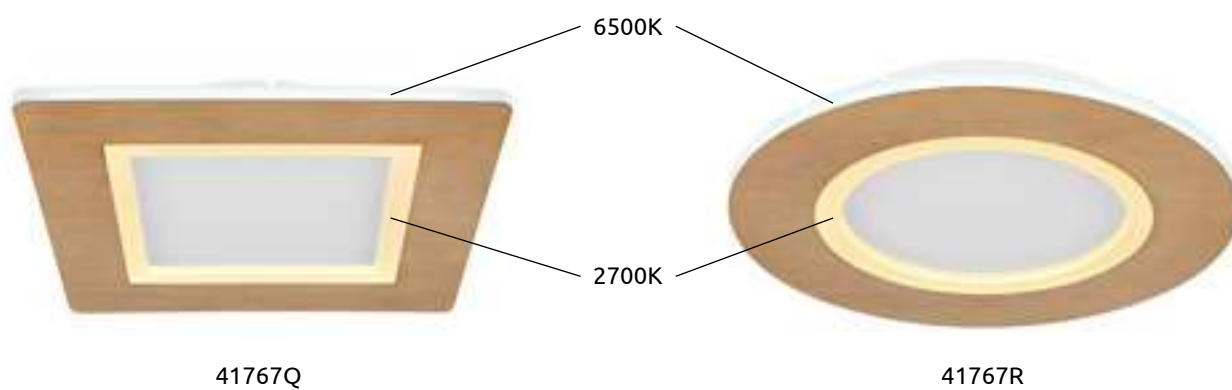

Clay

41767Q	incl. LED 23,4W	2560lm	1300lm	2700K + 6500K	VPE: 4	↔ 30cm x 30cm	↴ 5cm
41767R	incl. LED 23,4W	2550lm	1370lm	2700K + 6500K	VPE: 4	Ø30cm	↴ 5cm

metal white, acrylic wood look, acrylic opal