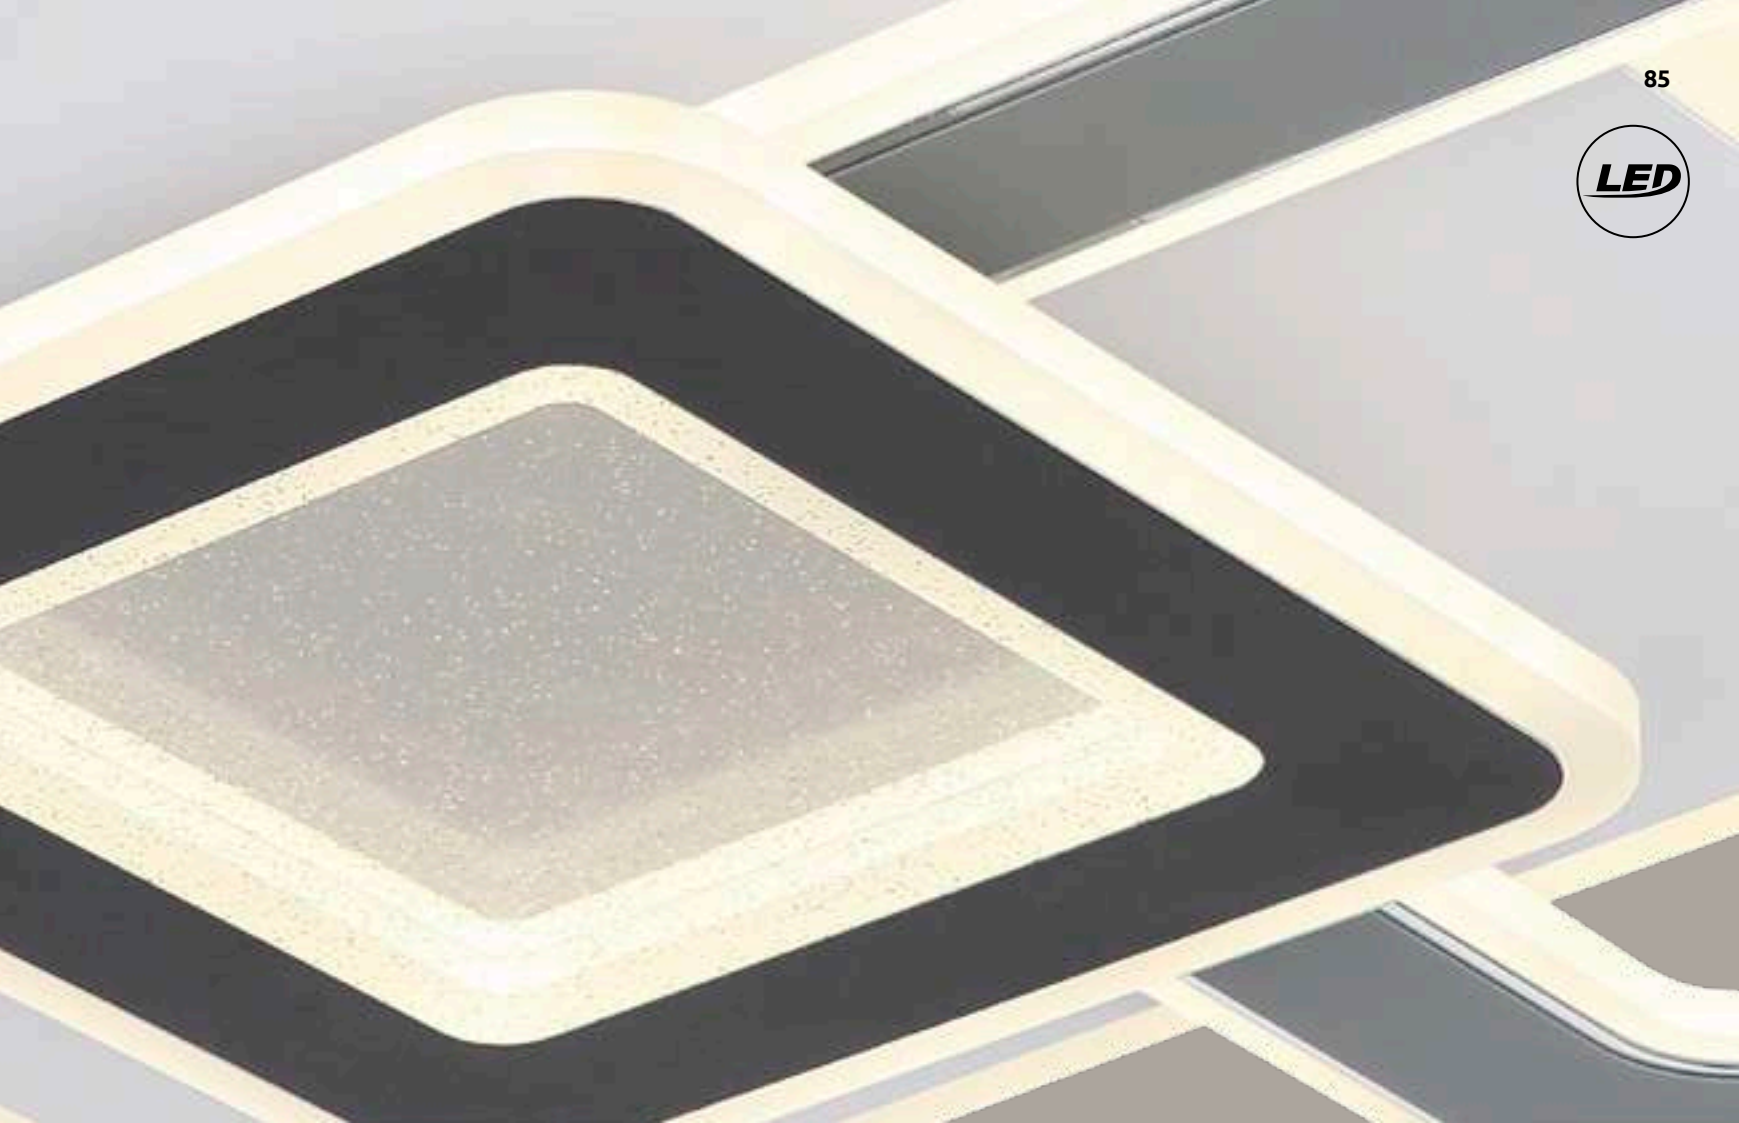

metal brass matt, plastic opal

48552D4

48552D5

Brienna

48552D	incl. LED 36W	280-4500lm	100-1400lm	2700-6000K 2700 4000 6000K	VPE: 4	Ø48cm ↓7cm	metal white matt, acrylic opal, aluminium black matt
48552D1	incl. LED 36W	250-4400lm	100-1300lm	2700-6000K 2700 4000 6000K	VPE: 4	↔ 47cm x 47cm ↓7cm	metal white matt, acrylic opal, aluminium black matt
48552D2	incl. LED 36W	300-4600lm	150-1800lm	2700-6000K 2700 4000 6000K	VPE: 4	↔ 49cm x 36cm ↓8cm	metal white matt, metal grey, acrylic opal, aluminium black matt
48552D3	incl. LED 36W	300-4600lm	200-2300lm	2700-6000K 2700 4000 6000K	VPE: 4	↔ 49cm x 45cm ↓7,5cm	metal white matt, metal grey, acrylic opal, aluminium black matt
48552D4	incl. LED 40W	4900lm	2100lm	3000K	VPE: 4	↔ 52cm x 43cm ↓8cm	metal white matt, metal grey, acrylic opal, aluminium black matt
48552D5	incl. LED 40W	4900lm	2100lm	3000K	VPE: 4	↔ 50cm x 48cm ↓8cm	metal white matt, metal grey, acrylic opal, aluminium black matt