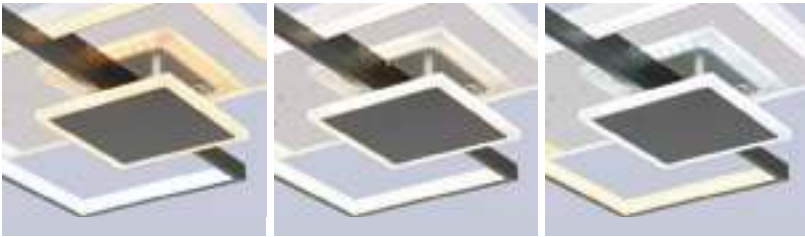

Ø50cm ▾ 8cm

metal white matt,
acryl opal, chrome
stripes3
light
steps3-step
switchcolour
fixing

Dabby

67146

incl. LED 40W

400-4900lm 

180-2100lm 

2700-6500K