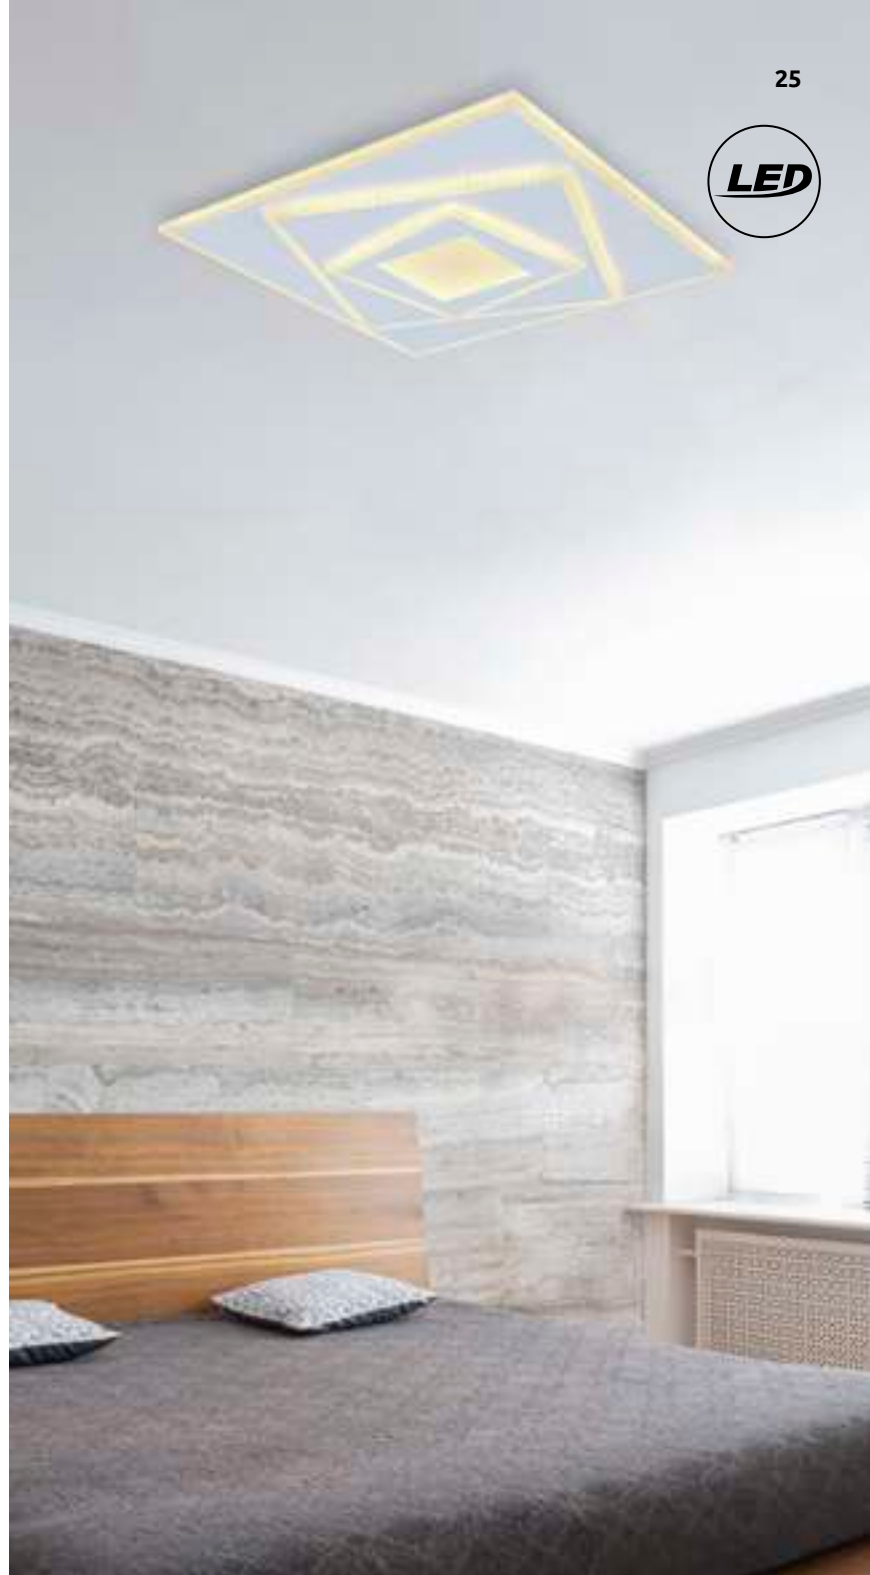

Horni

48539-24

incl. LED 24W

3000lm

2100lm

3000K

VPE: 4

↔ 40cm x 40cm

↕ 5,4cm

metal white,
acrylic opal