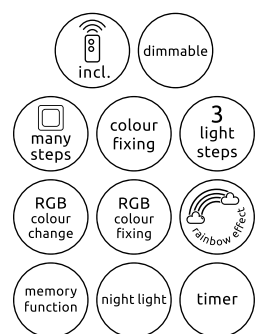

Jepp

67277-40	incl. LED 40W incl. RGB LED 5W	440-4400lm	250-2500lm	2700-6500K 2700|4500|6500K	VPE: 4	↔ 44cm x 29,4cm	↕ 7,7cm
67278-40	incl. LED 40W incl. RGB LED 5W	440-4400lm	250-2500lm	2700-6500K 2700|4500|6500K	VPE: 4	↔ 90cm x 28,8cm	↕ 7,2cm

metal black matt, aluminium black matt, acrylic opal