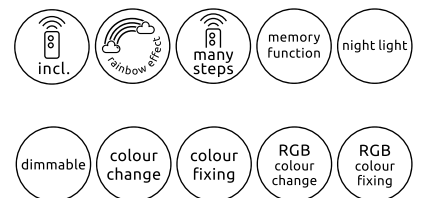

Branza

					VPE: 4	
41374-24	incl. LED 24W	270-2700lm	170-1700lm	2700-6000K	↔ 40cm x 40cm ↓ 6,5cm	
	incl. RGB LED 4W			2700|4500|6000K		
41374-24R	incl. LED 24W	270-2700lm	145-1450lm	2700-6000K	Ø40cm ↓ 6,5cm	
	incl. RGB LED 4W			2700|4500|6000K		

metal black matt, MDF dark wood optics, plastic opal