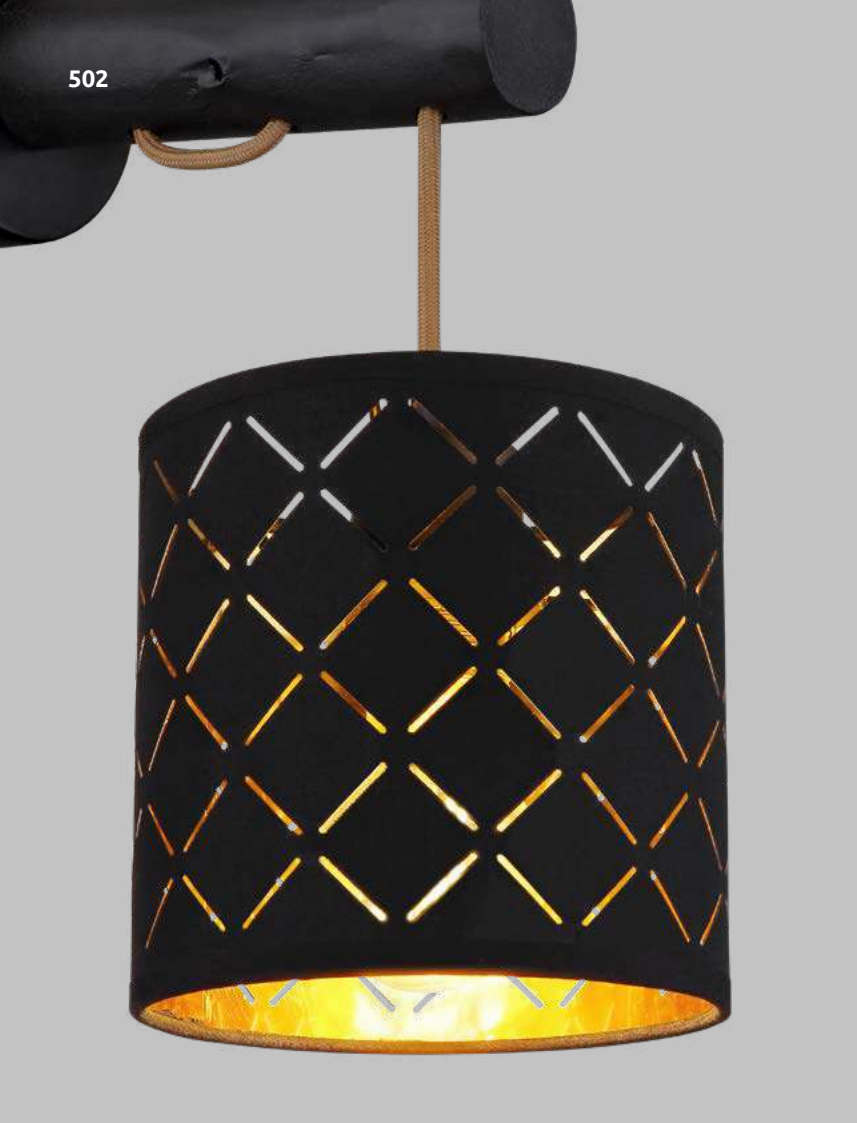

15229B-3H

Clarke

15229B-3H	excl. 3x E27 40W	VPE: 4	↔ 70cm x 15cm ↓ 120cm
15229B-4H	excl. 4x E27 40W	VPE: 4	↔ 85cm x 15cm ↓ 120-150cm
15229BS	excl. 2x E27 40W	VPE: 1	↔ 41cm ↓ 150cm
15229BT	excl. 1x E27 40W	VPE: 4	↔ 28cm ↓ 48cm
15229BW	excl. 1x E27 40W	VPE: 8	↔ 15cm ↓ 36cm ↳ 25cm

metal black matt, wood black, textile black, golden, textile cable