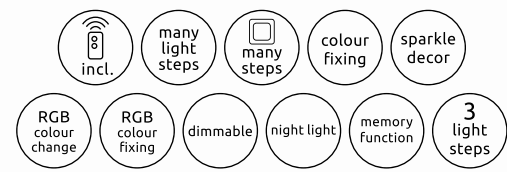

41738-12	incl. LED 12W	1100lm	540lm	3000K	VPE: 5	Ø29cm ↓9cm
41738-24RGB	incl. LED 24W incl. RGB LED 8W	190-1900lm	100-1000lm	3000-6500K 3000|4500|6500K	VPE: 1	Ø41cm ↓10,5cm
41738-48RGB	incl. LED 48W incl. RGB LED 10W	440-4400lm	209-2090lm	3000-6500K 3000|4500|6500K	VPE: 1	Ø50cm ↓10cm

metal white, aluminium, plastic