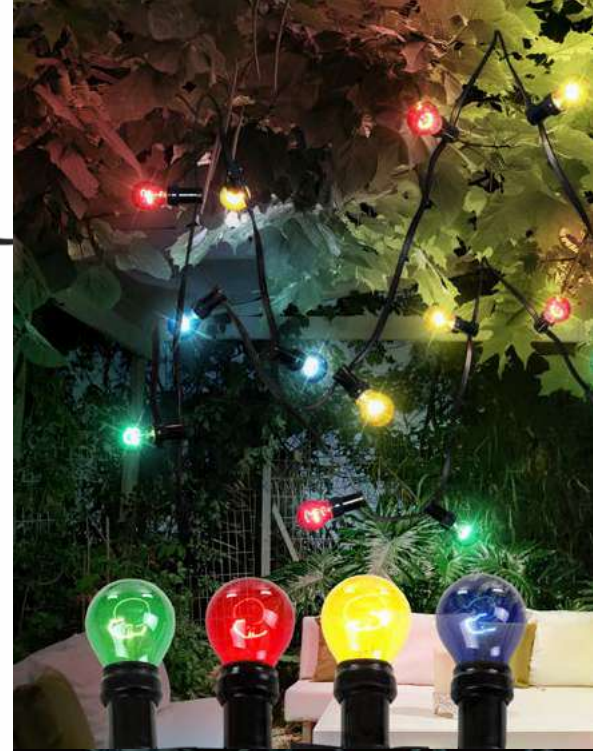

Nirvana

3400

incl. 10x E27 25W

2x green 160lm

3x red 160lm

3x yellow 160lm

2x blue 160lm

VPE: 4

↔ max. 620cm

plastic black,
glass multicolour

cable: 1,5m

Nirvana

3400S

incl. 10x LED 0,42W

3x red 18lm

3x yellow 19lm

2x blue 17lm

2x green 18lm

VPE: 4

↔ max. 750cm

plastic black,
glass multicolour

cable: 3m

Nirvana

3401

incl. 20x LED 0,3W

5x red 3lm

5x yellow 3lm

5x blue 3lm

5x green 6lm

VPE: 5

↔ max. 1250cm

plastic black,
glass multicolour

cable: 3m