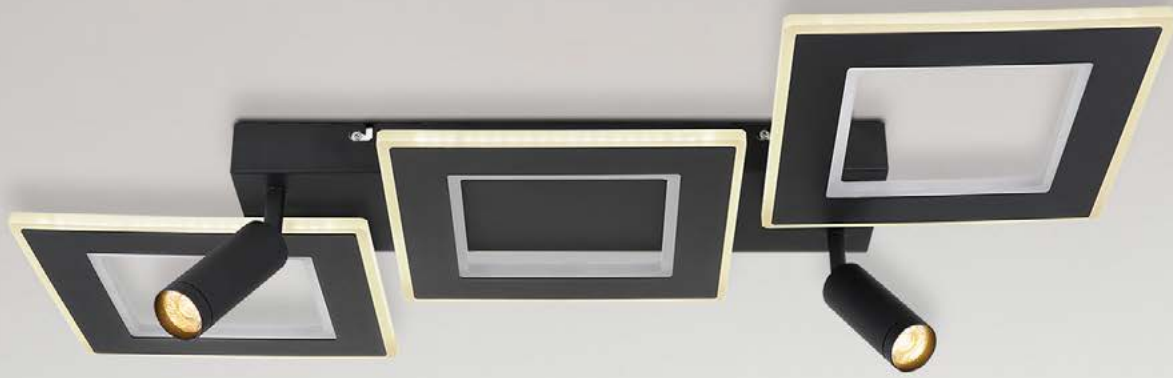

Marian

67302D	incl. LED 50W incl. RGB LED 7W	580-3300lm	387-2400lm	2700-6500K 2700|4000|6500K	VPE: 1	↔ 62cm x 55cm ↓ 13,5cm
67302D1	incl. LED 40W incl. RGB LED 9W	520-2600lm	347-1946lm	2700-6500K 2700|4000|6500K	VPE: 1	↔ 54cm x 41cm ↓ 11,5cm
67302D2	incl. LED 60W incl. RGB LED 13W	730-3600lm	483-2620lm	2700-6500K 2700|4000|6500K	VPE: 1	↔ 82cm x 56cm ↓ 11,5cm
67303D	incl. LED 50W incl. RGB LED 11W	580-3200lm	393-2306lm	2700-6500K 2700|4000|6500K	VPE: 1	↔ 87cm x 31cm ↓ 11,5cm
67304D	incl. LED 30W incl. RGB LED 6W	570-2200lm	384-1597lm	2700-6500K 2700|4000|6500K	VPE: 1	↔ 36,5cm x 29cm ↓ 13,5cm
67304D1	incl. LED 50W incl. RGB LED 7W	620-3200lm	418-2400lm	2700-6500K 2700|4000|6500K	VPE: 1	↔ 69,5cm x 49cm ↓ 13,5cm
67304D2	incl. LED 60W incl. RGB LED 13W	830-3500lm	555-2579lm	2700-6500K 2700|4000|6500K	VPE: 1	↔ 89,5cm x 51cm ↓ 13,5cm

metal black matt, acrylic opal