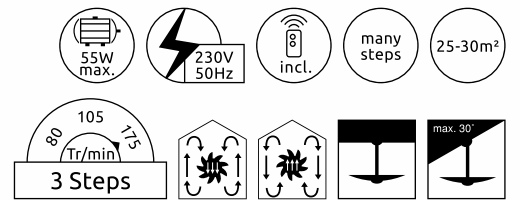

790

Primo

0305 | excl. 2x E14 40W | VPE: 1 | Ø132cm ↓46cm | blades: ABS silver | body: metal silver, glass opal

Fabiola

0306 | incl. 1x E14 60W | VPE: 1 | Ø132cm ↓37,2cm | blades: MDF wenge | body: metal nickel matt, glass opal