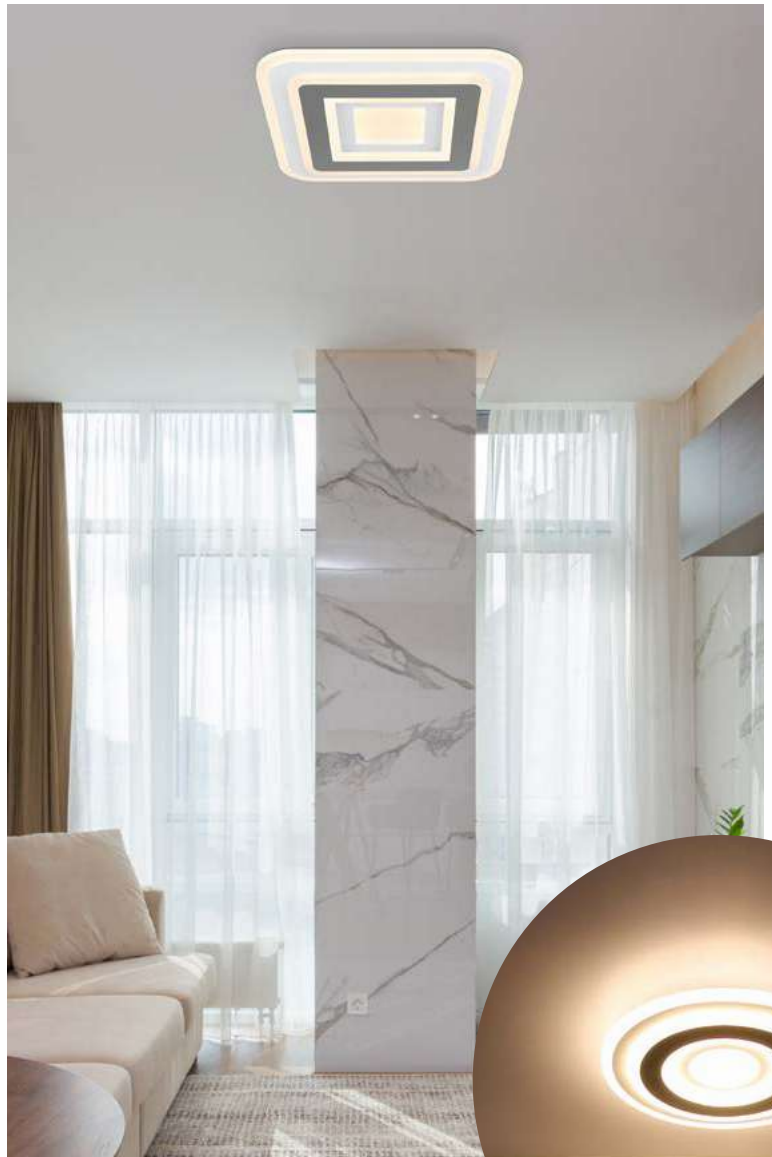

## Raina

<b>48296B</b>	incl. LED 12W	1600lm	856lm	3000K	VPE: 6	↔ 33cm x 33cm	⌵ 6cm	metal white, plastic black matt, opal
<b>48296W</b>	incl. LED 12W	1600lm	856lm	3000K	VPE: 6	↔ 33cm x 33cm	⌵ 6cm	metal white, plastic wood optics, opal