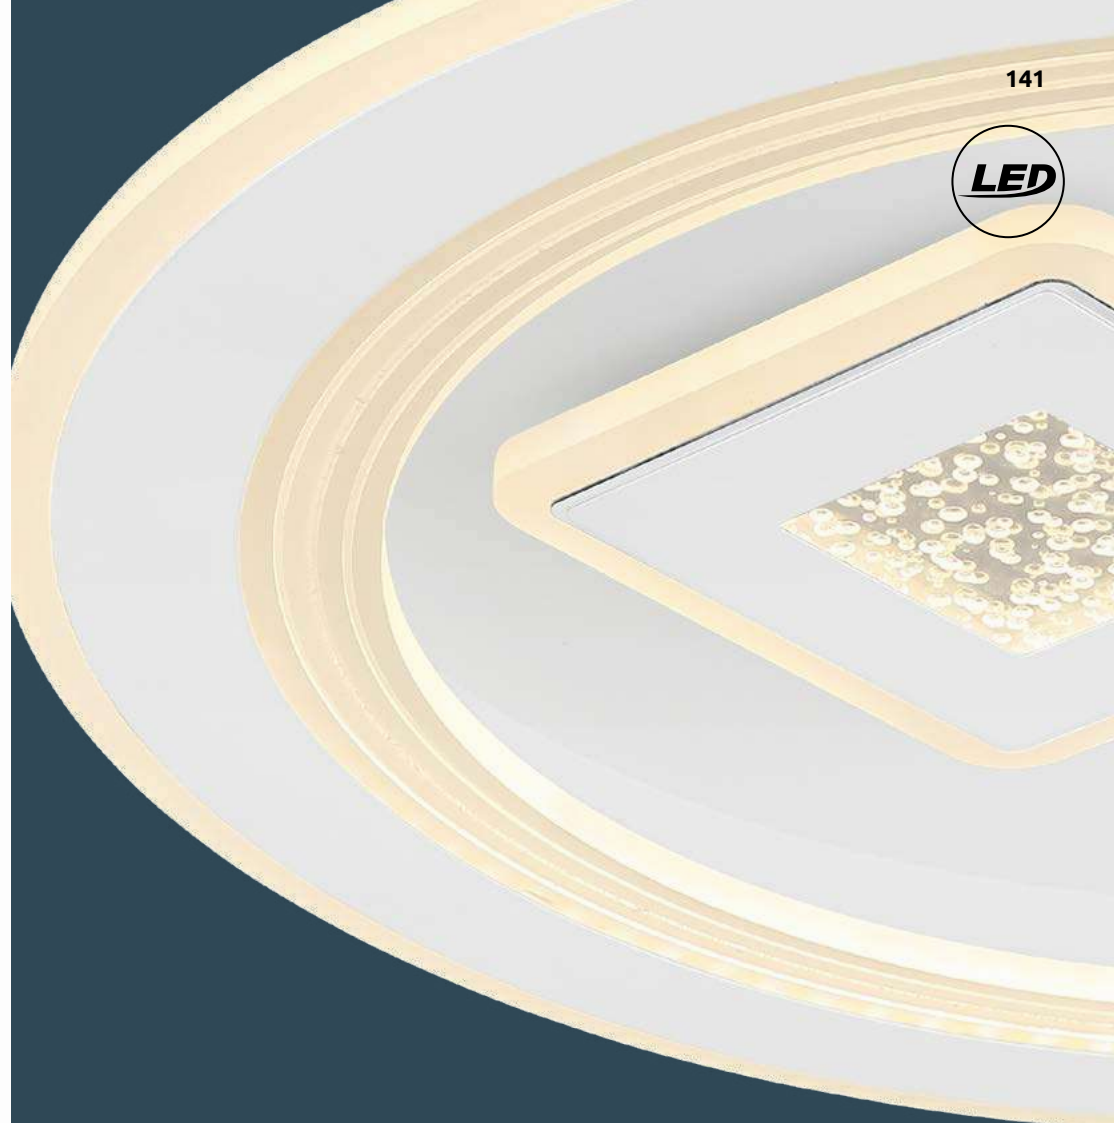

Ø40cm ▾9,5cm

metal white,  
acrylic opal,  
acrylic crystals,  
chrome ring

48455-40

48455-40R

- incl.
- many steps
- many light steps
- 3 light steps
- colour fixing
- dimmable
- night light
- memory function