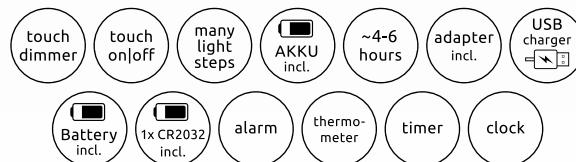

Tyrell

58329B	incl. LED 4W	350lm	200lm	4000K	VPE: 4	↔ max. 20cm	↕ max. 42,5cm
58329W	incl. LED 4W	350lm	200lm	4000K	VPE: 4	↔ max. 20cm	↕ max. 42,5cm

plastic, glass