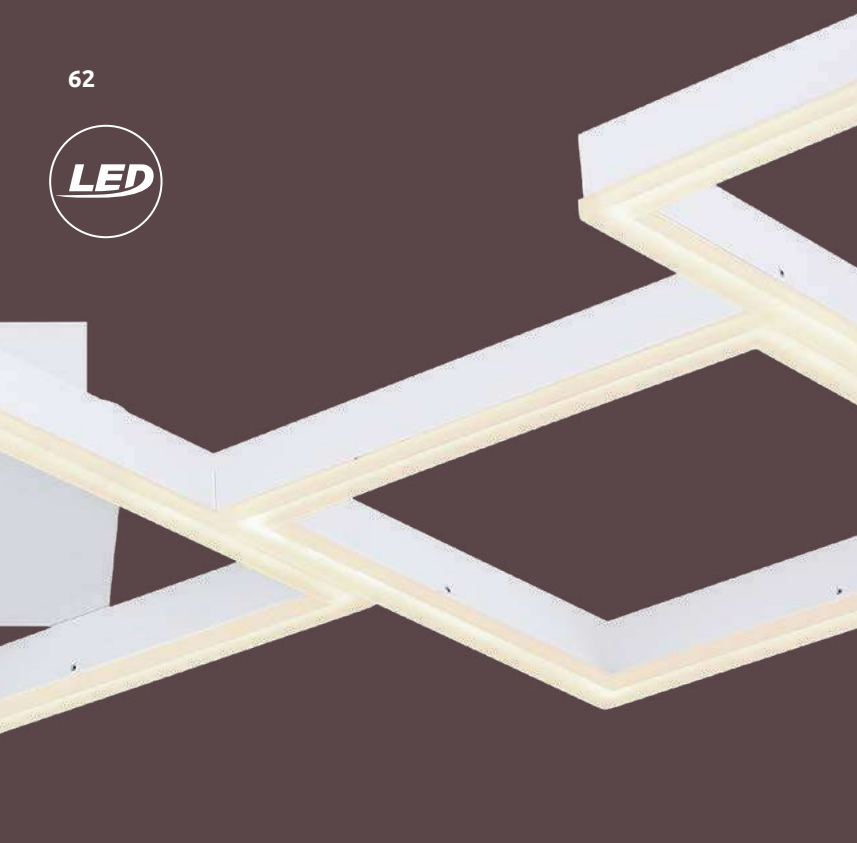

Kurio

67236-30B	incl. LED 30W	3100lm	1200lm	3000K	VPE: 4	↔ 80cm x 50cm ↓ 5,5cm aluminium black matt, metal black matt, plastic opal
67236-30W	incl. LED 30W	3100lm	1800lm	3000K	VPE: 4	↔ 80cm x 50cm ↓ 5,5cm aluminium white, metal white, plastic opal
67236-58B	incl. LED 58W	380-5800lm	100-1800lm	2700-6000K 2700|4000|6000K	VPE: 1	↔ 120cm x 60cm ↓ 7,5cm metal black matt, acrylic opal
67236-58W	incl. LED 58W	380-5800lm	150-2800lm	2700-6000K 2700|4000|6000K	VPE: 1	↔ 120cm x 60cm ↓ 7,5cm metal white, acrylic opal