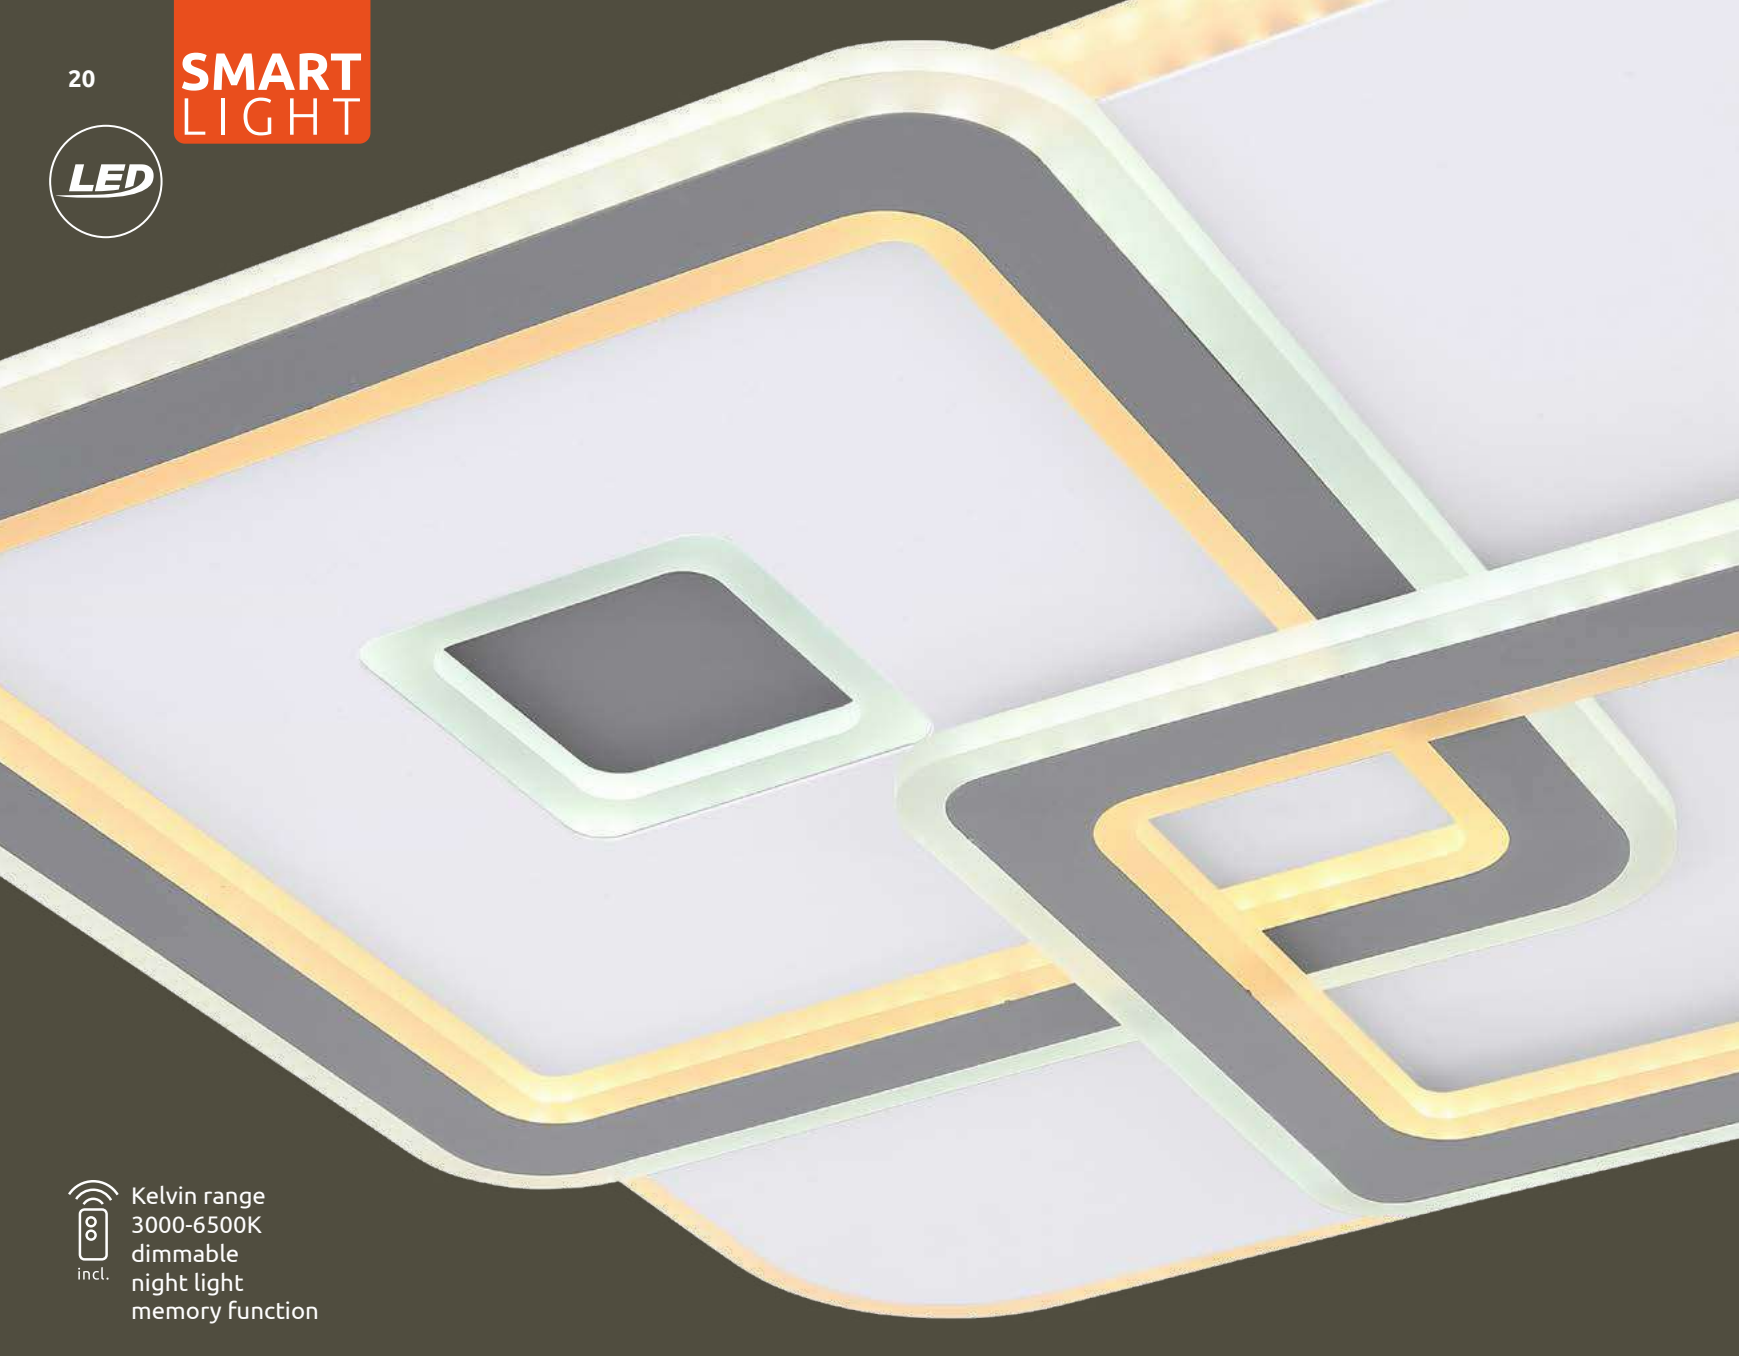

## APP control

Easy Smartphone  
and Voice Control

compatible with  
**Alexa**

compatible with  
**Google Assistant**

Kelvin range  
3000-6500K  
dimnable  
night light  
memory function