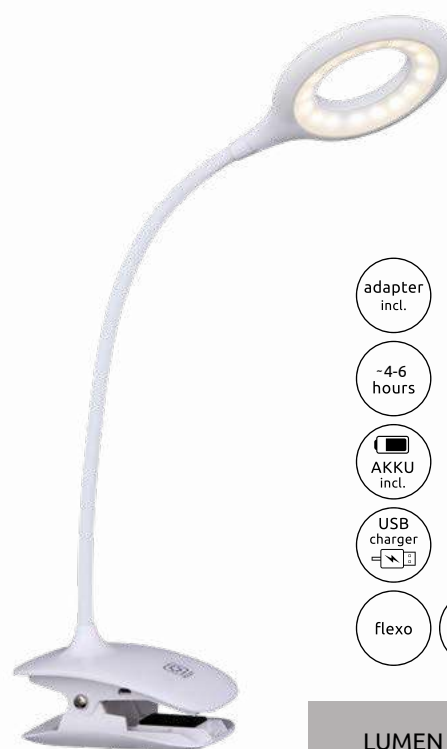

↓ max.66cm

plastic black,  
plastic opal

58377W

58377KW

LUMEN / LED

100% = 100lm

40% = 40lm

16% = 16lm