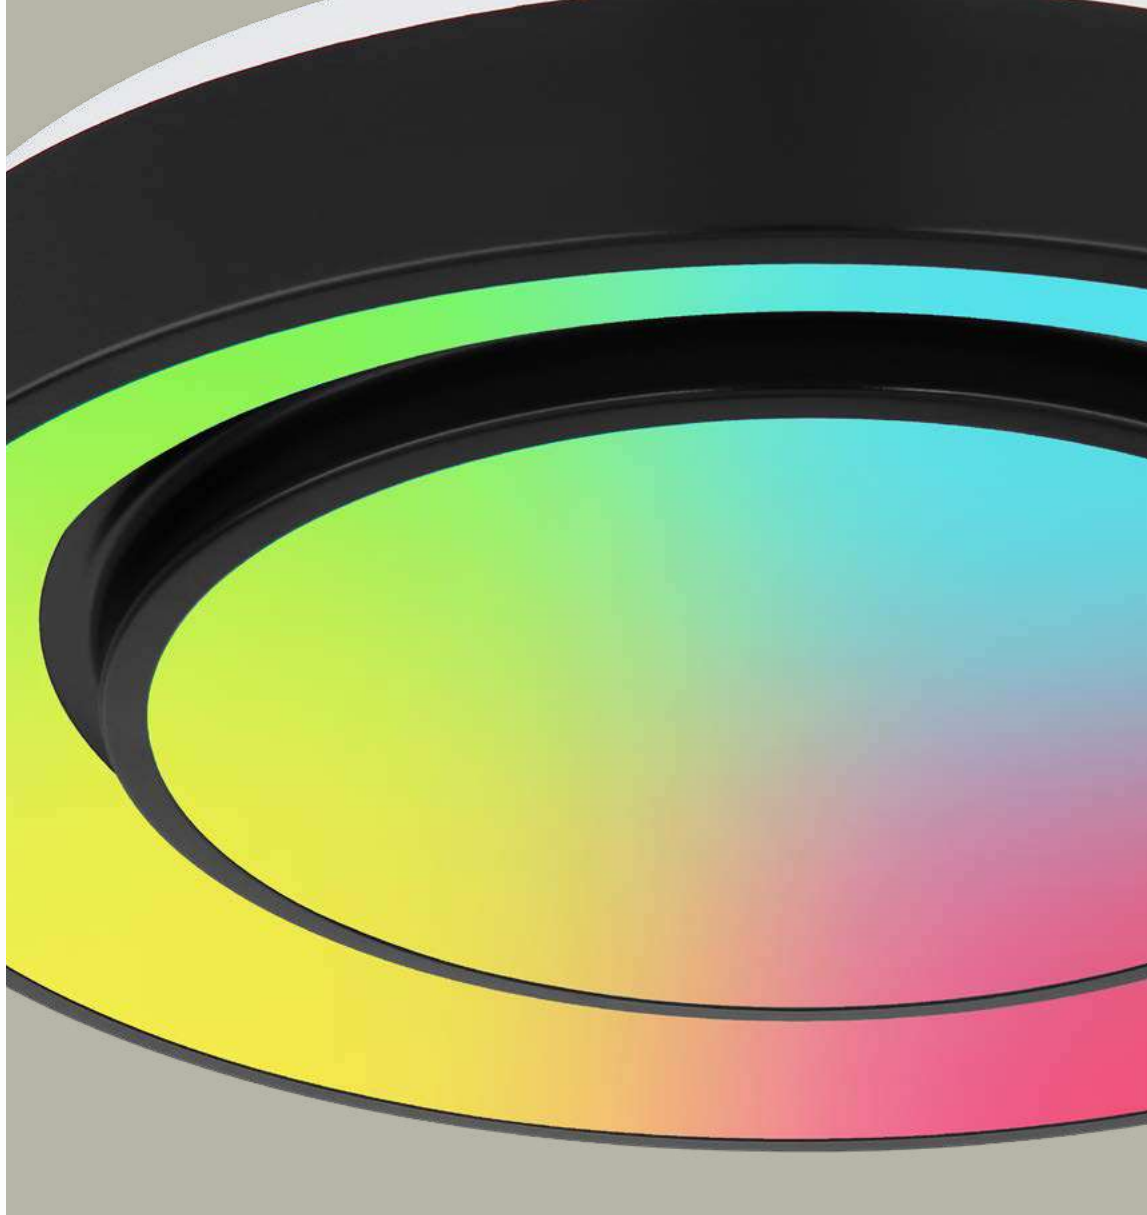

Sully

41368-24

incl. LED 24W
incl. RGB LED 6W

100-2500lm

70-800lm

3000-6500K
3000|4000|6500K

VPE: 10

Ø38cm ▾ 7,5cm

aluminium black matt,
metal white, plastic opal