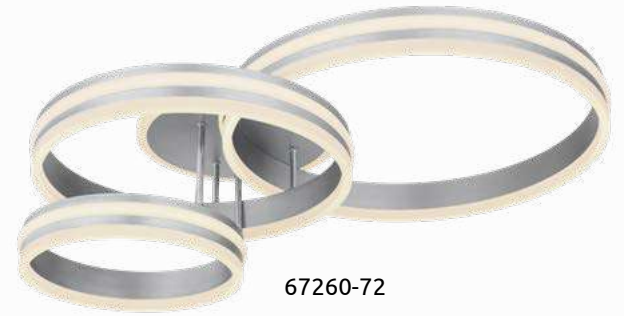

Fenna

67120-40

Rubio

67260-72

67260-90

67120-40	incl. LED 40W	500-5000lm	350-2700lm	3000-6000K 3000|4500|6000K	VPE: 4	↔ 64,6cm x 46,8cm ↓ 6cm	metal white, acrylic opal, white
67260-72	incl. LED 72W	484-8260lm	165-3460lm	2700-6000K 2700|4000|6000K	VPE: 1	↔ 80cm x 60cm ↓ 20cm	metal silver, aluminium brushed, acrylic opal
67260-90	incl. LED 90W	850-9960lm	350-4200lm	2700-6000K 2700|4000|6000K	VPE: 1	↔ 85cm x 65cm ↓ 14cm	metal silver, aluminium brushed, acrylic opal