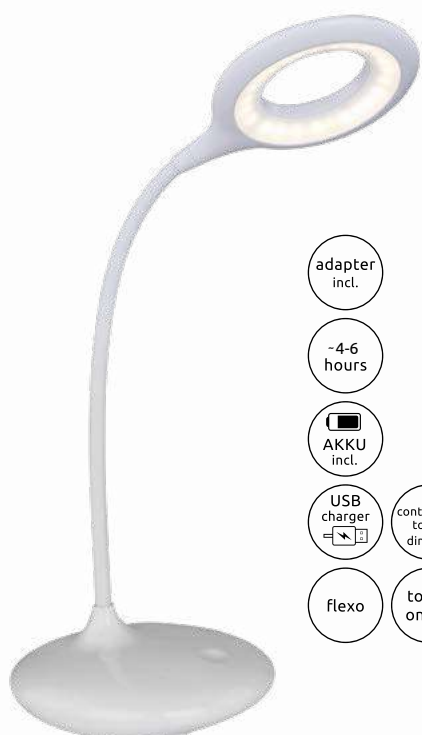

58377W

LUMEN / LED

100% = 100lm

40% = 40lm

16% = 16lm

Pia

58377KW	incl. LED 3W	220lm	100lm	4000K	VPE: 12	↔ max. 43cm	↑ max. 49cm
58377W	incl. LED 5W	450lm	260lm	4000K	VPE: 12	↔ max. 40cm	↑ max. 49cm

plastic white