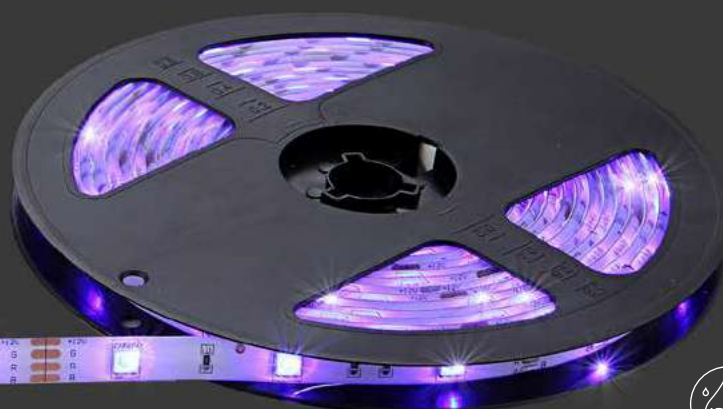

38999

- 5 meter tube
- RGB colour change
- RGB colour fixing
- incl.
- many light steps
- dimnable

LED band

38997	incl. 150x RGBW LED 0,24W	30 LED's / m	VPE: 36	↔ max.690cm x 1cm	↕ 0,3cm
38997EB			VPE: 20	↔ 12cm x 1,6cm	↕ 0,7cm
38999	incl. 150x RGBW LED 0,24W	30 LED's / m	VPE: 40	↔ max.660cm x 1cm	↕ 0,3cm

plastic