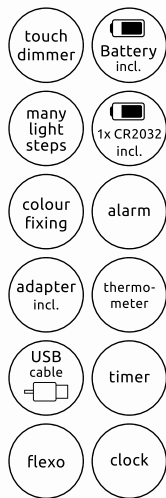

58333

Sophie

58333	incl. LED 6,5W	450lm	260lm	3000|4500|5800K	VPE: 4	↔ max. 25cm x 7cm	↕ max. 50,5cm
58334	incl. LED 6,5W	450lm	260lm	3000|4500|5800K	VPE: 4	↔ max. 25cm x 7cm	↕ max. 50,5cm
58335	incl. LED 6,5W	450lm	260lm	3000|4500|5800K	VPE: 4	↔ max. 25cm x 7cm	↕ max. 50,5cm
58336	incl. LED 6,5W	450lm	260lm	3000|4500|5800K	VPE: 4	↔ max. 25cm x 7cm	↕ max. 50,5cm
58337	incl. LED 6,5W	450lm	260lm	3000|4500|5800K	VPE: 4	↔ max. 25cm x 7cm	↕ max. 50,5cm

plastic, metal chromed, silicone, glass