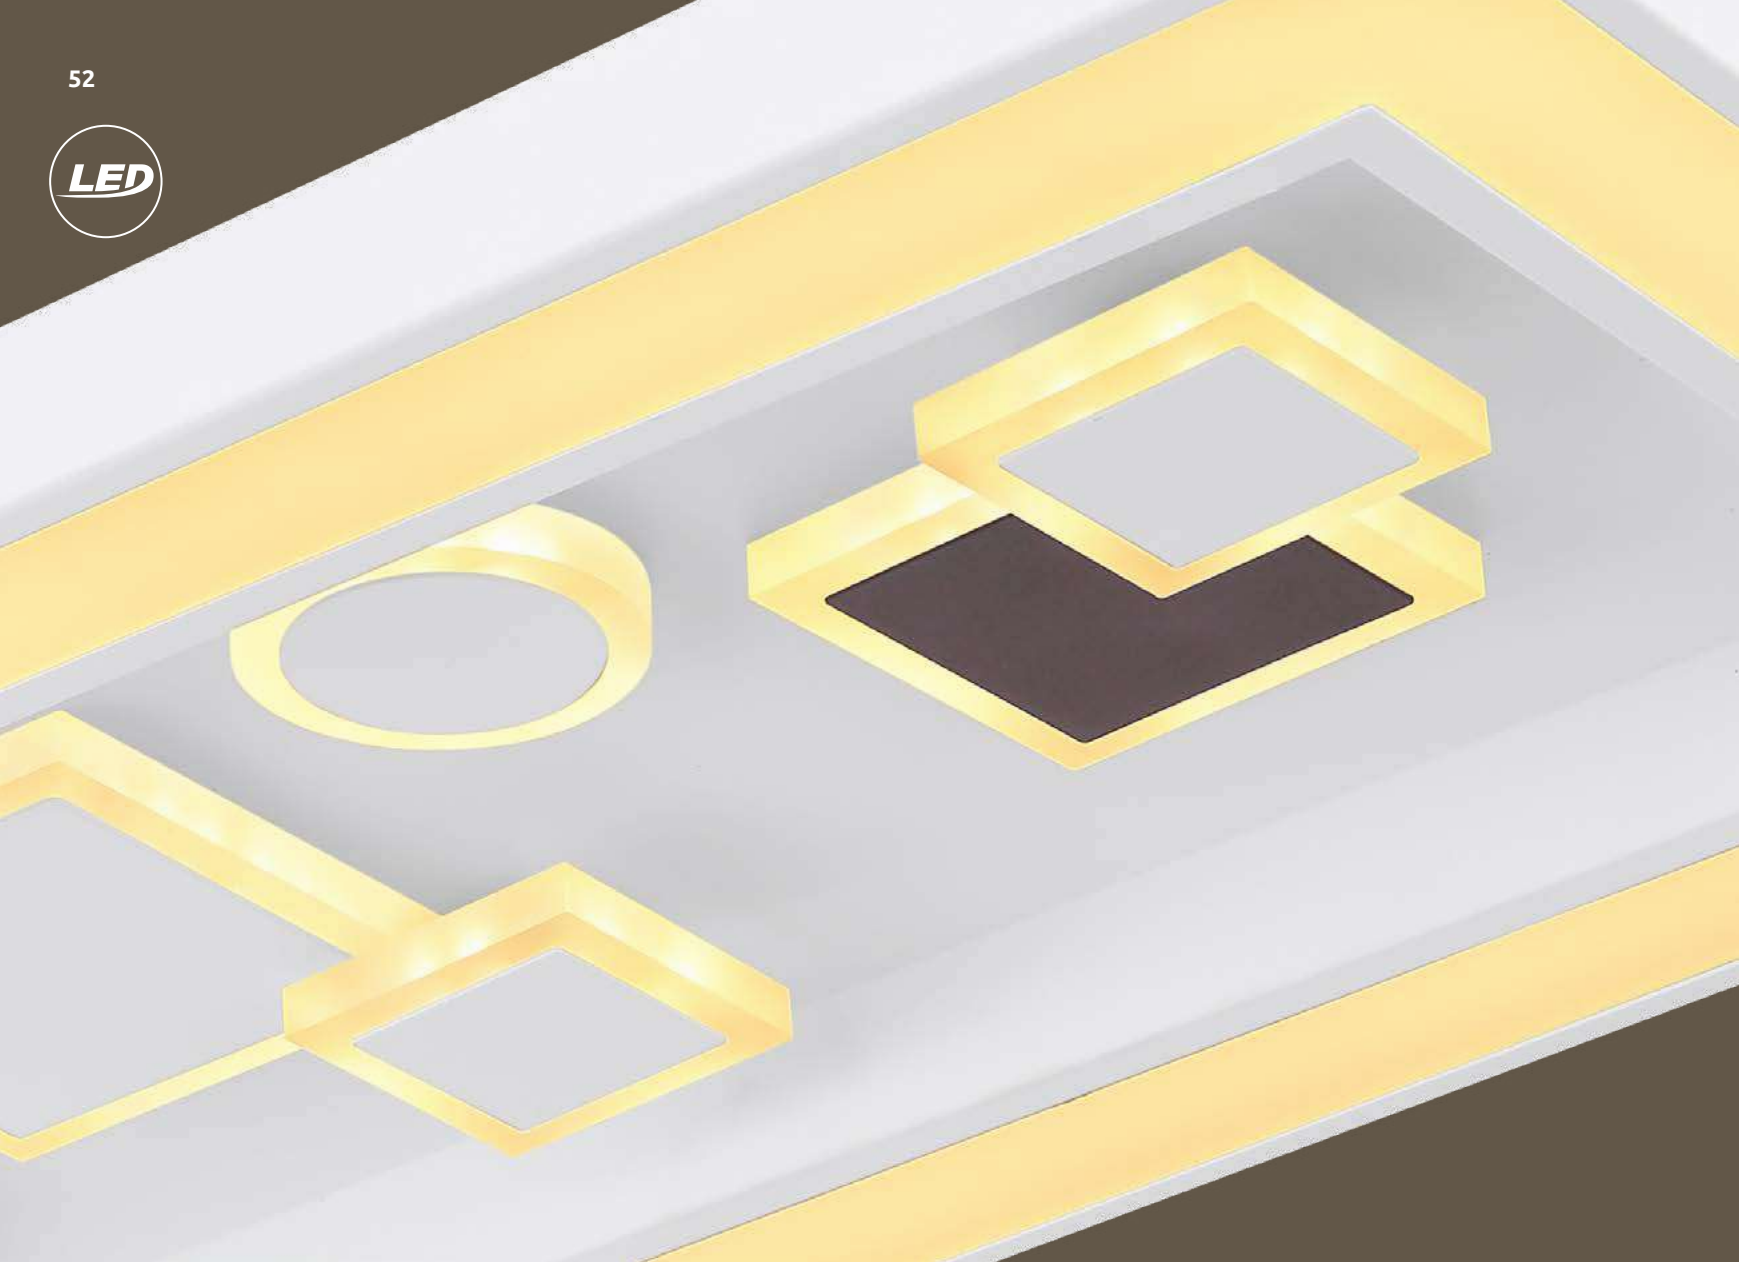

48289-36

Rabea

48289-36	incl. LED 36W	300-4300lm	150-1900lm	3000-6000K 3000|4500|6000K	VPE: 4	↔ 60cm x 30cm ↓ 7cm
48289-55	incl. LED 55W	300-5500lm	200-2500lm	3000-6000K 3000|4500|6000K	VPE: 3	↔ 80cm x 40cm ↓ 7cm

metal white, dark coffee, acrylic opal