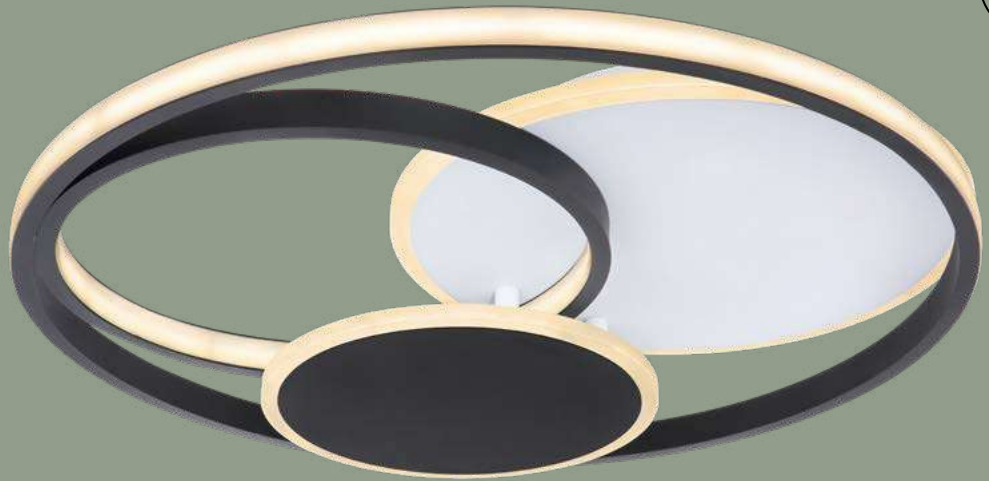

Jack

48444-45

incl. LED 45W

5200lm

2370lm

2700|4000|6000K

VPE: 4

Ø49,5cm ▾7,5cm

metal black matt,
white matt,
aluminium black matt,
plastic opal