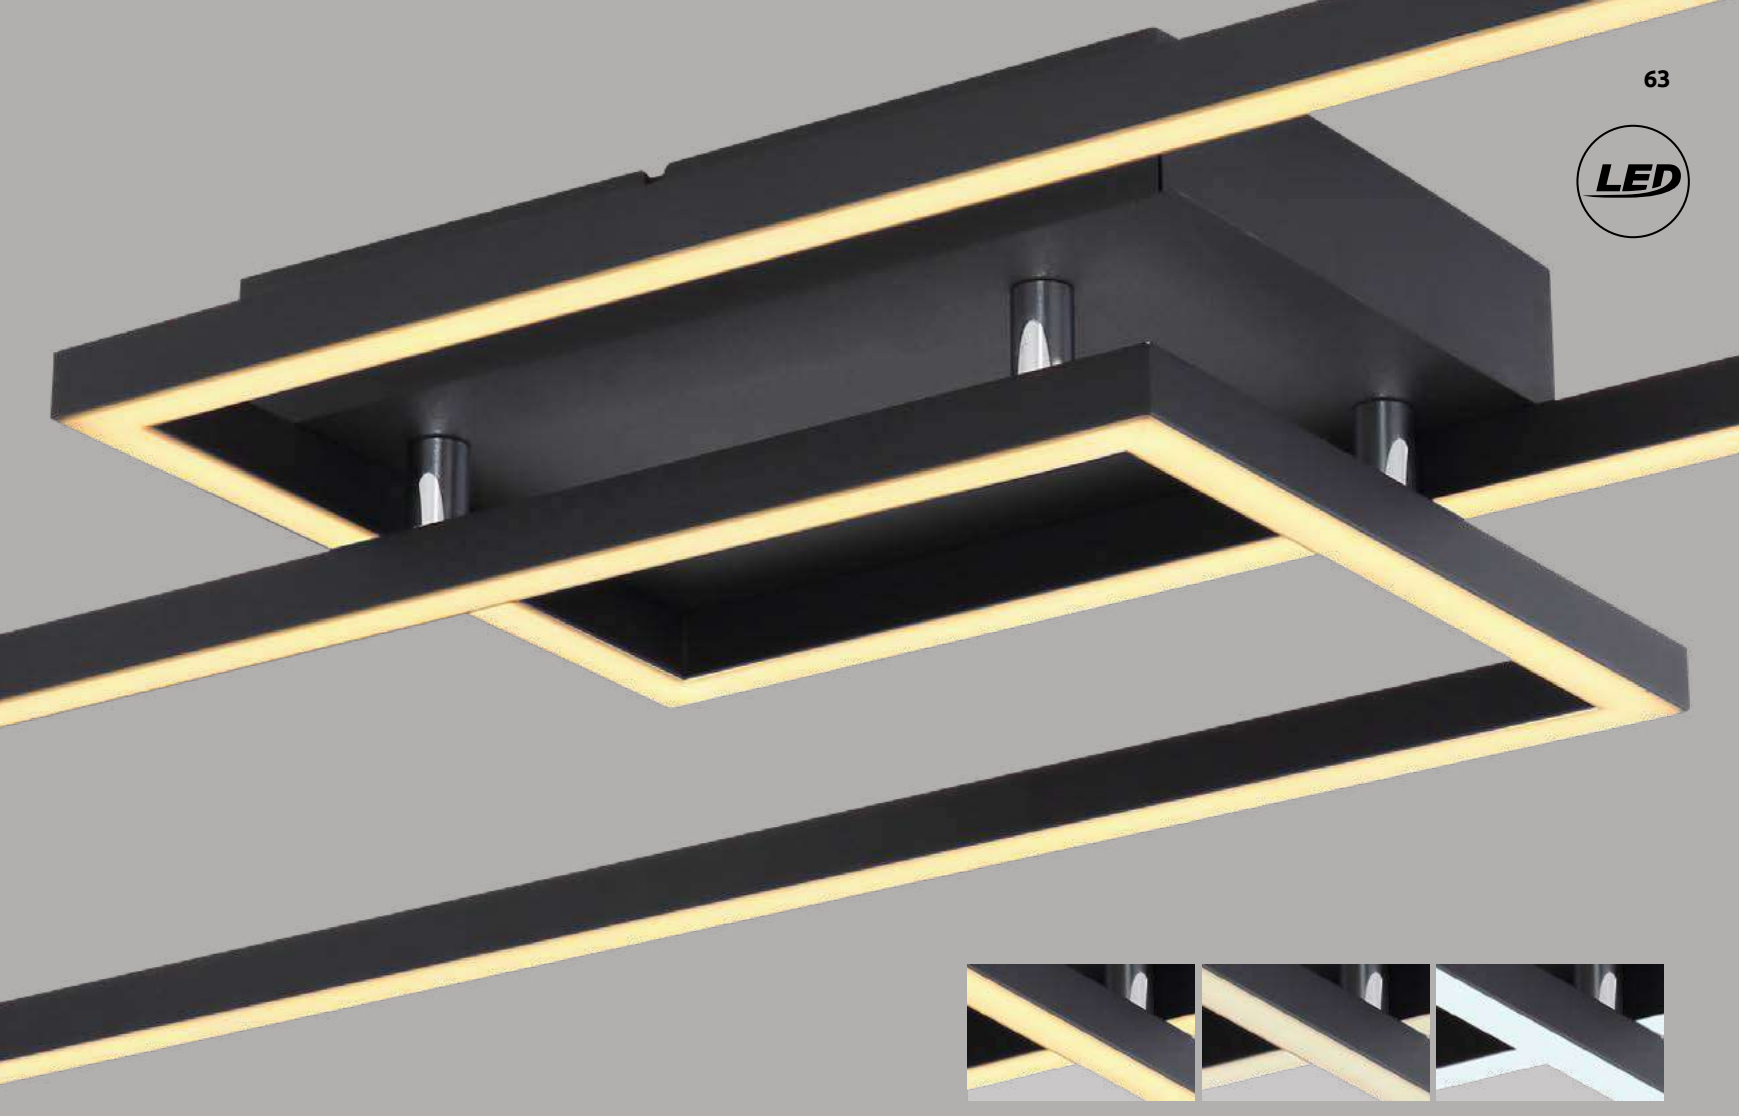

67243-24B

Tatjana

67243-24B	incl. LED 24W	2800lm	1200lm	3000K	VPE: 4	↔ 71cm x 23cm ↓ 7,5cm	metal black matt, acrylic opal
67243-24W	incl. LED 24W	2800lm	1400lm	3000K	VPE: 4	↔ 71cm x 23cm ↓ 7,5cm	metal white matt, acrylic opal
67243-36B	incl. LED 36W	4270lm	1300lm	3000|4000|6500K	VPE: 4	↔ 101cm x 29cm ↓ 7,5cm	metal black matt, acrylic opal
67243-36W	incl. LED 36W	4270lm	2200lm	3000|4000|6500K	VPE: 4	↔ 101cm x 29cm ↓ 7,5cm	metal white matt, acrylic opal