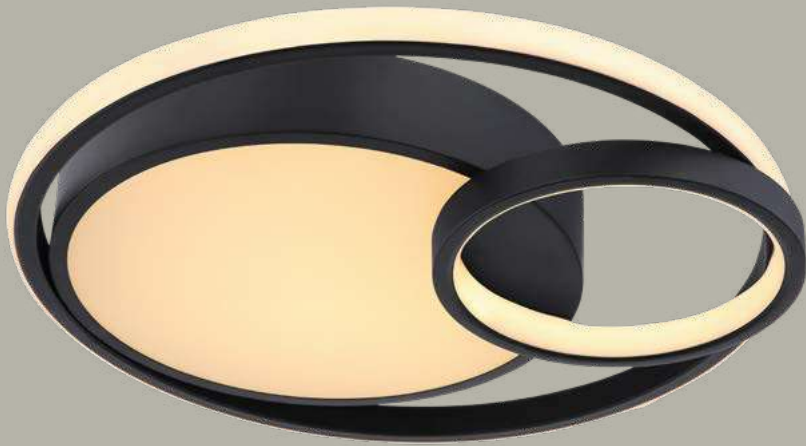

Kamilla

67237-36

incl. LED 36W

3800lm

1400lm

3000K

VPE: 4

↔ 40,5cm x 39,5cm ▾10cm

metal black matt, plastic opal