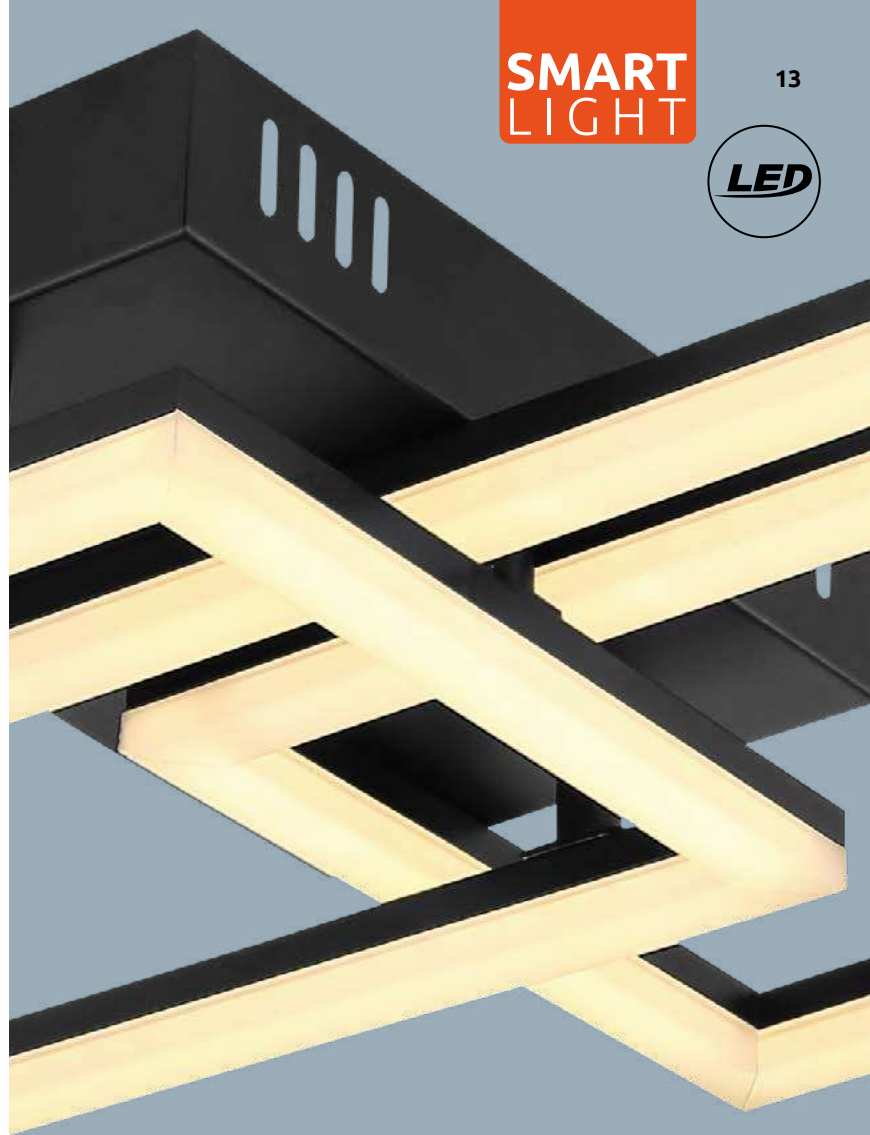

## APP control

Easy Smartphone  
and Voice Control

**tuya**

compatible with  
**Alexa**

compatible with  
**Google Assistant**

 Kelvin range  
3000-6500K  
incl. dimmable  
night light  
memory function