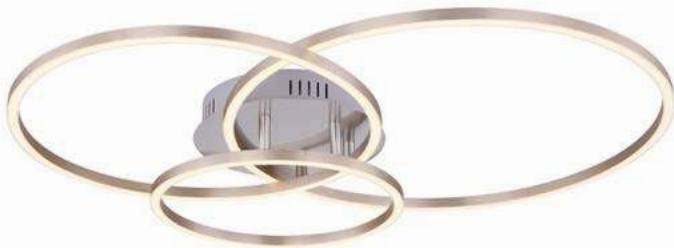

## Silla

<b>67262D</b>	incl. LED 24W	2600lm	970lm	3000K	VPE: 4	↔ 63cm x 30,5cm	↕ 7cm	metal nickel matt, aluminium brushed, plastic opal
<b>67262DB</b>	incl. LED 24W	2600lm	690lm	3000K	VPE: 4	↔ 63cm x 30,5cm	↕ 7cm	metal black matt, aluminium black matt, plastic opal
<b>67262H</b>	incl. LED 24W	2770lm	1400lm	3000K	VPE: 4	↔ 80cm x 26,5cm	↕ 120cm	metal nickel matt, aluminium brushed, plastic opal
<b>67262HB</b>	incl. LED 24W	2770lm	960lm	3000K	VPE: 4	↔ 80cm x 26,5cm	↕ 120cm	metal black matt, aluminium black matt, plastic opal
<b>67262S</b>	incl. LED 28W	3320lm	1640lm	3000K	VPE: 4	↔ 23cm x 18cm	↕ 130,5cm	metal nickel matt, aluminium brushed, plastic opal
<b>67262SB</b>	incl. LED 28W	3320lm	1080lm	3000K	VPE: 4	↔ 23cm x 18cm	↕ 130,5cm	metal black matt, aluminium black matt, plastic opal