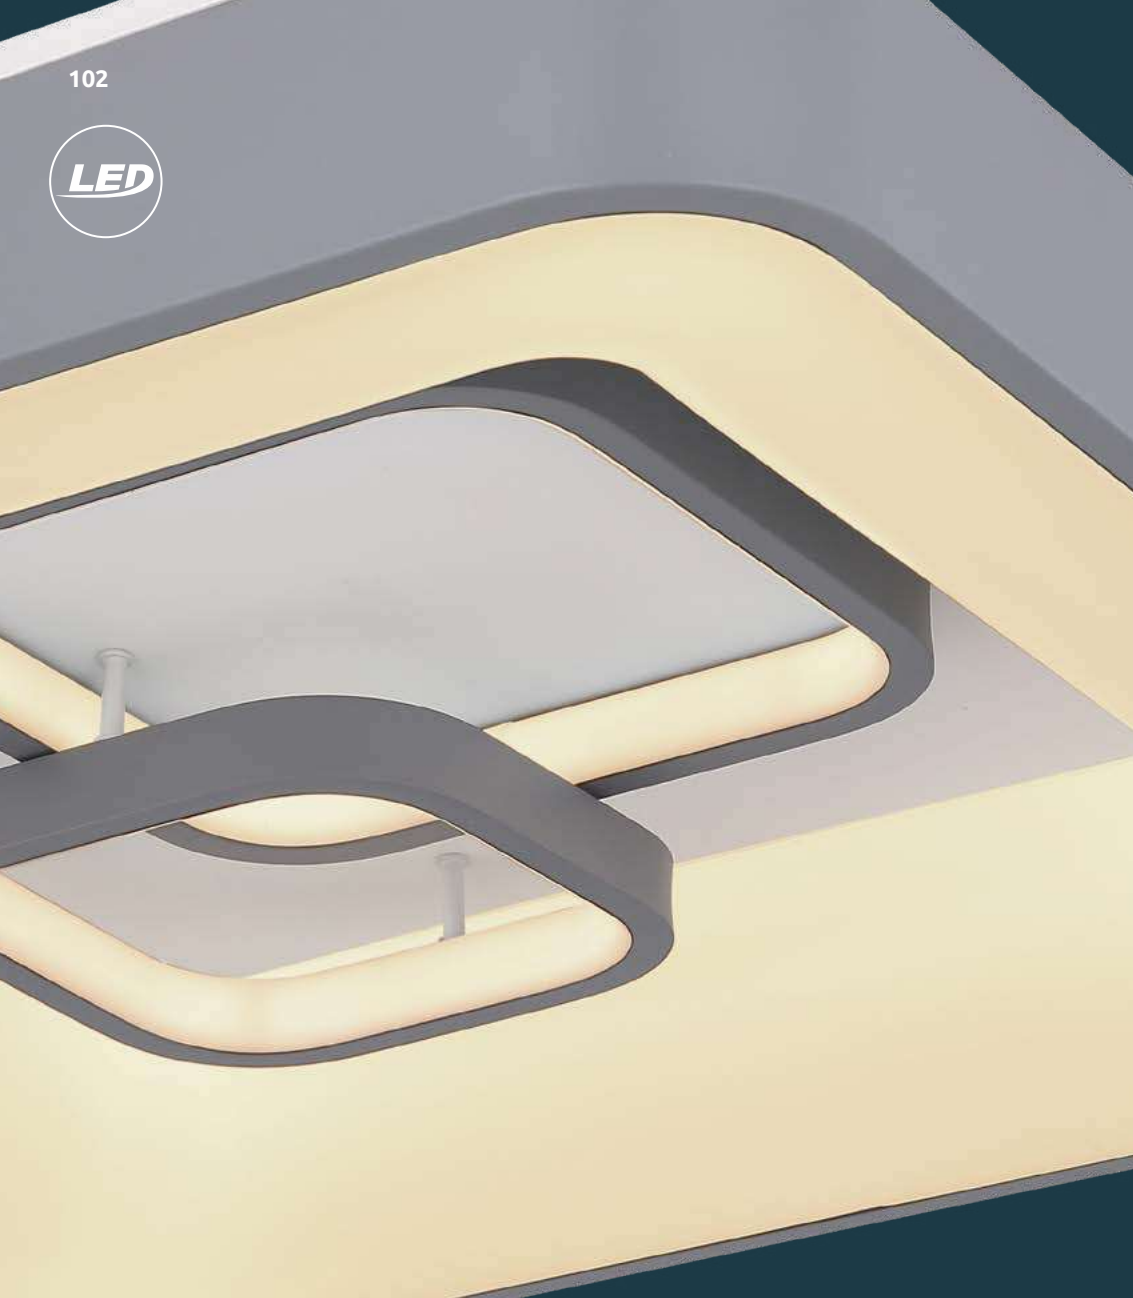

48416-50

Mavy

48416-50	incl. LED 50W	300-7000lm	90-2100lm	3000-6000K 3000|4500|6000K	VPE: 4	↔ 50cm x 50cm ↓ 10cm
48416-50R	incl. LED 50W	200-6900lm	80-2000lm	3000-6000K 3000|4500|6000K	VPE: 4	Ø48cm ↓ 10cm

metal white, grey, acrylic opal