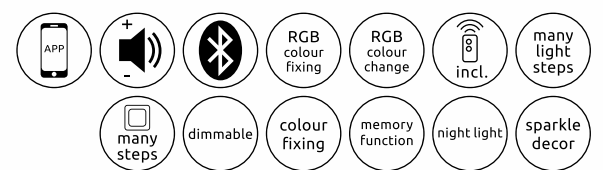

Tune

41341-24	incl. LED 24W incl. RGB LED 3W speaker: 5W	150-2200lm	100-1600lm	3000-6000K	VPE: 4	Ø47,5cm ↓7cm
41341-36	incl. LED 36W incl. RGB LED 3W speaker: 5W	150-3200lm	100-2300lm	3000-6000K	VPE: 4	Ø60cm ↓7cm

metal white, chromed, acrylic opal, K5 crystals, acrylic clear