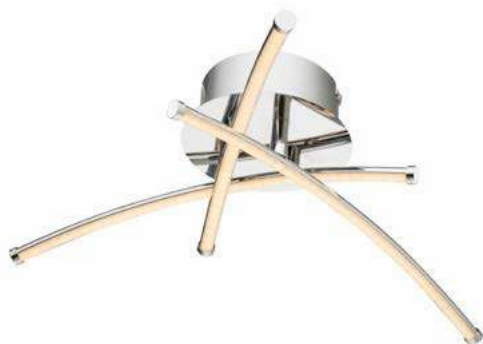

Shanghai

67085-12 | incl. LED 9W | 990lm | 810lm | 3000K | VPE: 4 | Ø45cm ▾14cm | metal chromed, acrylic opal