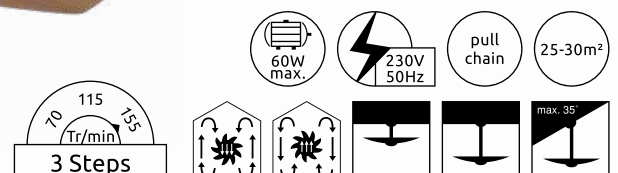

Jerry

0337 | excl. 5x E14 40W | VPE: 1 | Ø130cm ▾49,5cm | blades: MDF graphite, MDF beech | body: metal chromed, nickel matt, glass opal