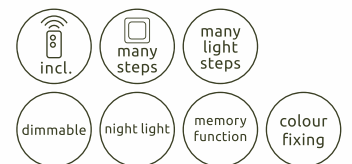

Jack

48449-50	incl. LED 50W	490-5930lm	128-2080lm	2700-6000K 2700|4000|6000K	VPE: 4	Ø50cm ▾11,5cm
48449-56	incl. LED 56W	530-6837lm	140-2420lm	2700-6000K 2700|4000|6000K	VPE: 4	↔ 50cm x 50cm ▾11,5cm

metal white matt, black matt, acrylic opal, clear