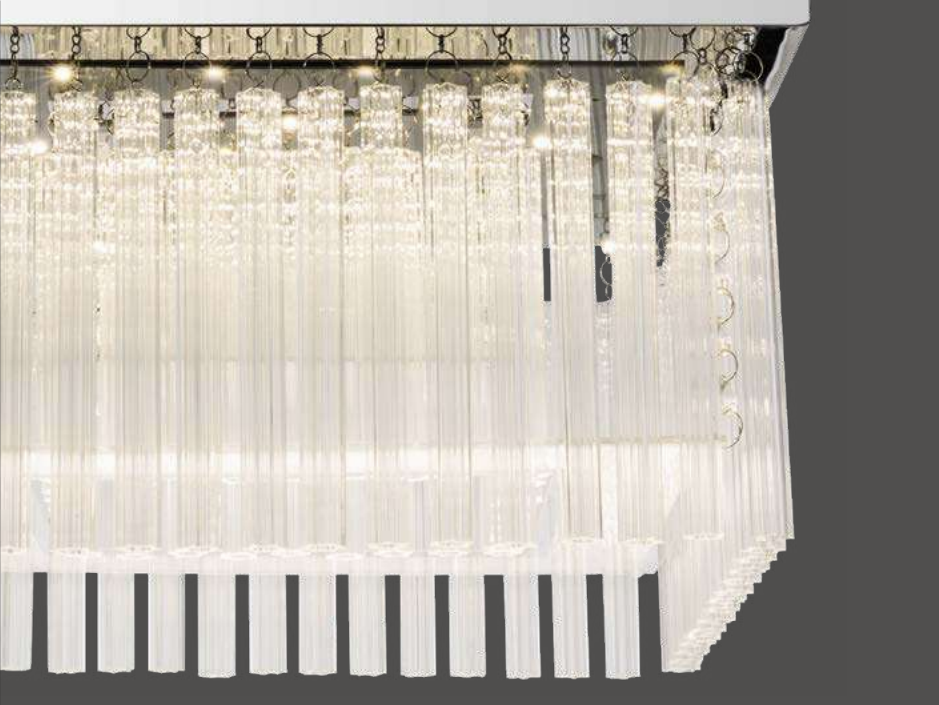

Vince

68567-21

Mathilda

68396-12

Joyce

68568-18

Mathilda

68397-12

68396-12	incl. LED 12W	1300lm	1200lm	4000K	VPE: 10	↔ 25cm x 25cm	↕ 15cm	metal chromed, plastic crystals, glass
68397-12	incl. LED 12W	1280lm	800lm	4000K	VPE: 4	Ø28cm	↕ 22cm	metal chromed, K9 crystals, glass
68567-21	incl. LED 21W	2100lm	1860lm	4000K	VPE: 4	↔ 36cm x 36cm	↕ 21,5cm	metal chromed, glass crystals, glass, acrylic
68568-18	incl. LED 18W	2150lm	1600lm	4000K	VPE: 4	Ø37cm	↕ 21,5cm	metal chromed, glass crystals, glass, acrylic