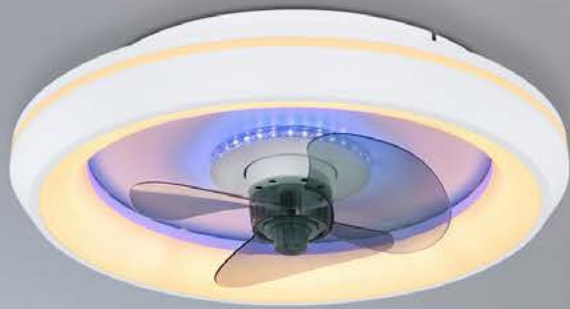

780

Joey

03631 | incl. LED 41W | 1250-5500lm | 729-3280lm | 2700-6500K | VPE: 3 | Ø48cm ↓ 13,5cm | metal white, plastic white, opal

- incl.
- many steps
- many light steps
- dimmable
- night light
- 33W max.
- 8-15 m²
- 230V 50Hz
- 3 Steps
- 3 light steps
- colour fixing
- timer
- memory function
- 694 873 1050 Tr/min