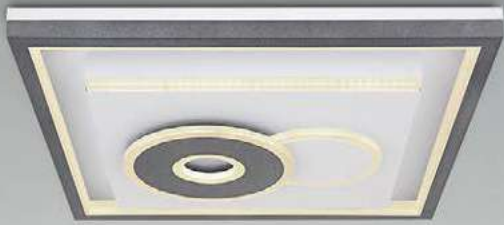

48453-52

Sundi

48453-52	incl. LED 52W	490-6300lm	152-1853lm	2700-6000K 2700|4000|6000K	VPE: 1	↔ 54cm x 54cm	↓ 10cm	metal white, metal black matt, acrylic opal
48454-46	incl. LED 46W	460-5840lm	120-2030lm	2700-6000K 2700|4000|6000K	VPE: 4	∅50cm	↓ 7cm	metal white, metal graphite, black matt, acrylic opal