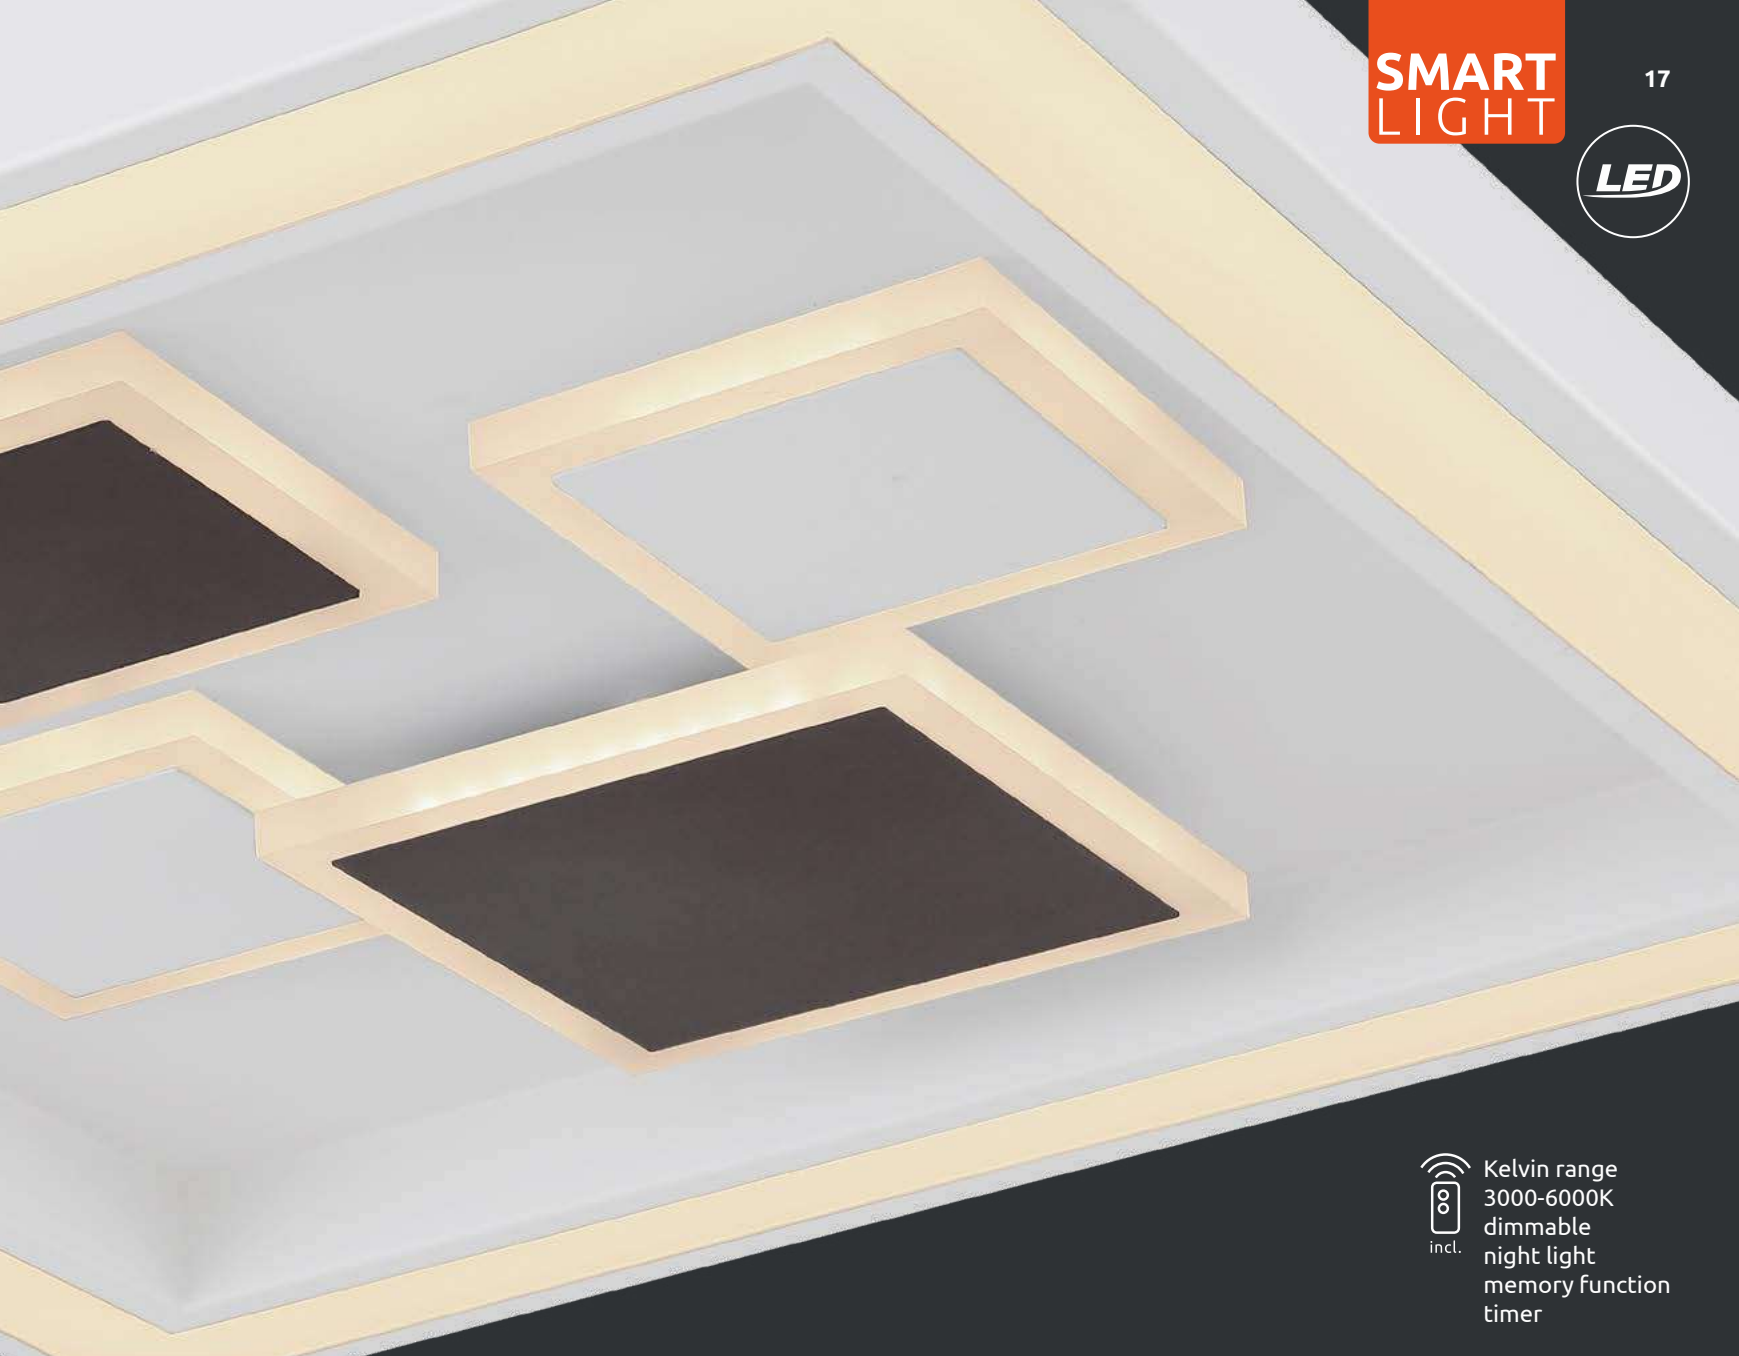

## Gerald

**48015-60SH**

incl. LED 60W

600-7200lm 

400-3600lm 

3000-6000K

VPE: 4

↔ 55,5cm x 55cm

## APP control

Easy Smartphone  
and Voice Control

**tuya**

compatible with  
**Alexa**

compatible with  
**Google Assistant**

incl.

Kelvin range  
3000-6000K  
dimmable  
night light  
memory function  
timer

# Nolo

48405-50QSH

incl. LED 50W  
incl. RGB LED 6W

600-6200lm

300-2400lm

3000-6000K

VPE: 4

↔ 48cm x 48cm