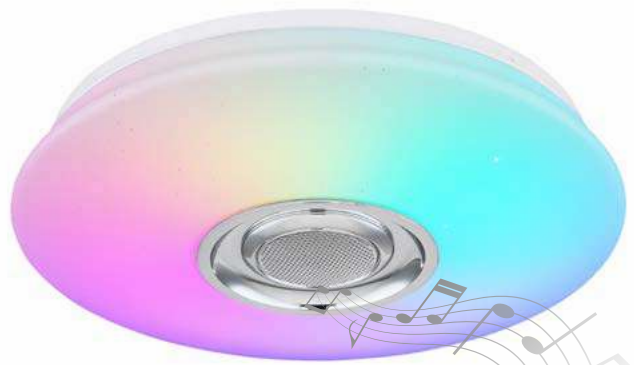

Dunny

41370-18

incl. LED 18W
incl. RGB LED 5W
speaker: 5W

590-2100lm

420-1450lm

2700-6500K

VPE: 4

Ø39cm ∇ 8cm

metal white, plastic
opal, chromed