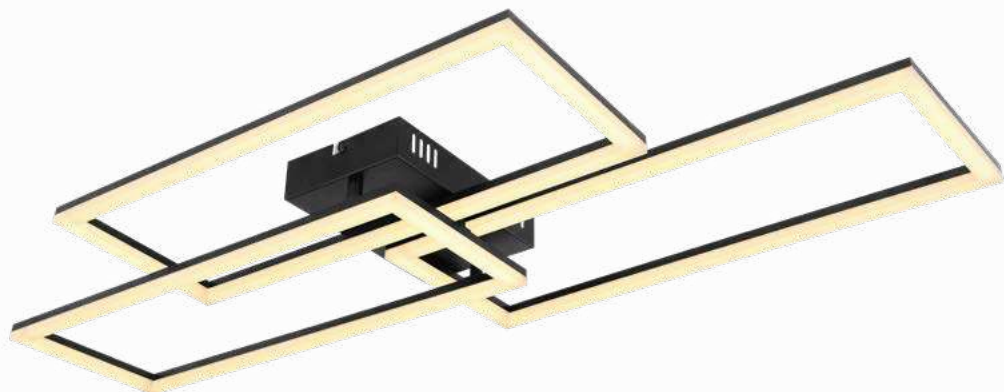

Tiny

67247-58

incl. LED 58W

400-5500lm

300-4300lm

3000-6500K
3000|4000|6500K

VPE: 4

↔ 90cm x 40cm
↓ 8cm

metal black matt,
plastic opal