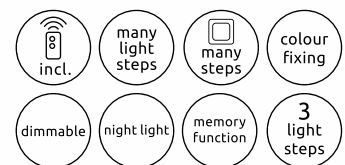

155

Ronja

41314-28	incl. LED 28W	430-3900lm	360-3300lm	3000-6000K 3000|4000|6000K	VPE: 4 | Ø41cm | ▾10cm
41314-40	incl. LED 40W	260-2700lm	188-2090lm	3000-6000K 3000|4000|6000K	VPE: 4 | Ø51cm | ▾12cm

metal white, acrylic, acrylic crystals, chrome ring