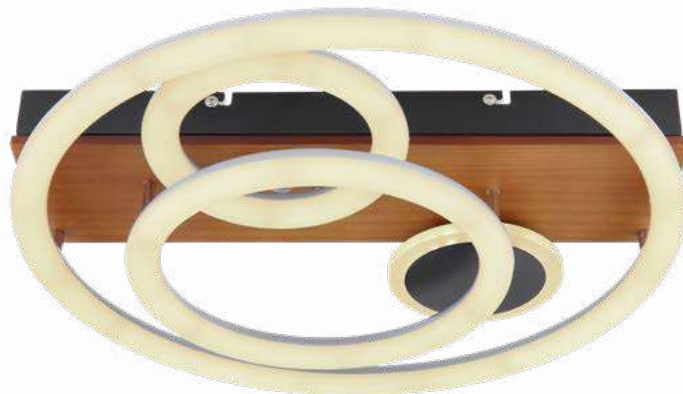

Ø48cm ▾11cm

metal black matt,  
chromed, wood,  
plastic opal

48459-46

48459-48