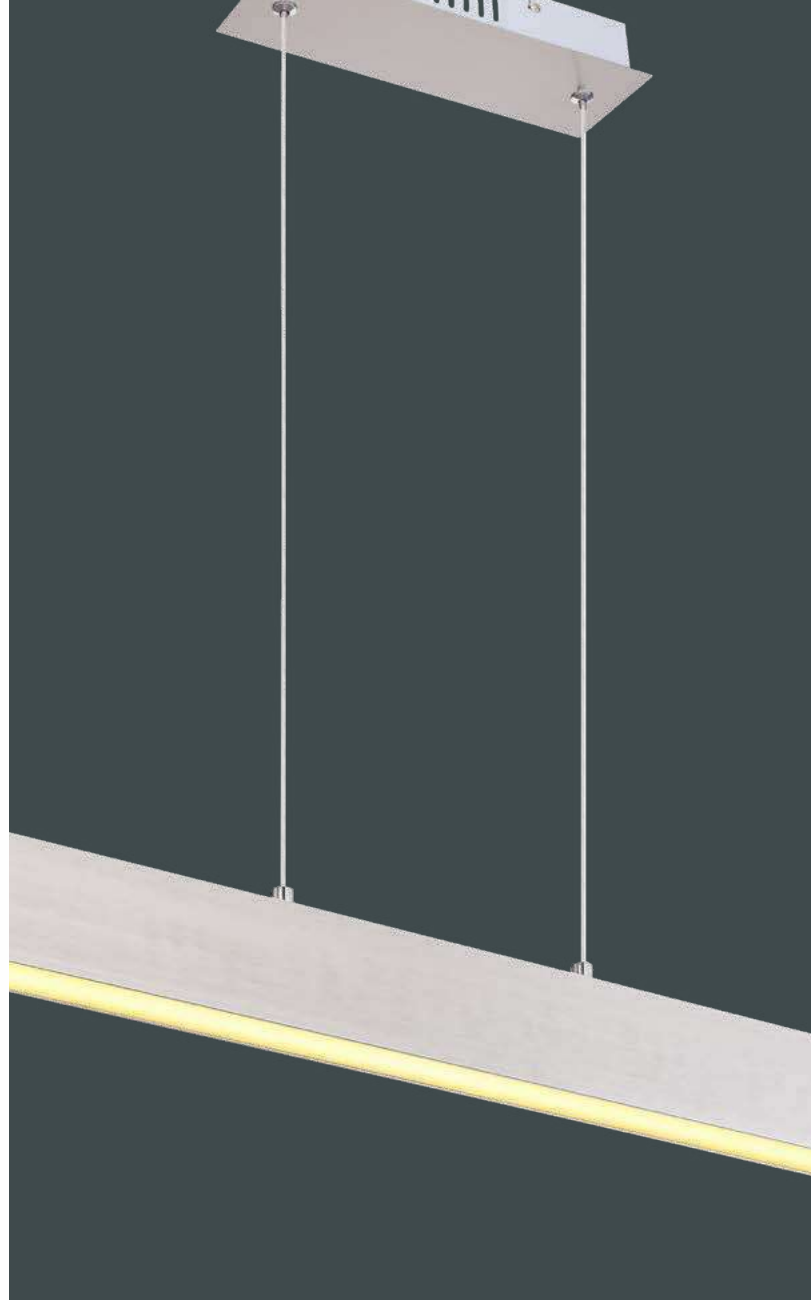

17006N

Verena

17006N	incl. LED 40W	4300lm	2690lm	3000K	VPE: 6	↔ 121cm x 8cm	↕ 120cm	metal nickel matt, plastic opal
17006S	incl. LED 40W	4300lm	1970lm	3000K	VPE: 6	↔ 121cm x 8cm	↕ 120cm	metal black matt, plastic opal