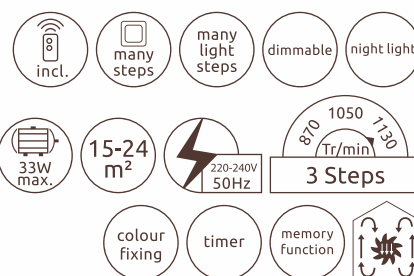

Kello

03623 | incl. LED 36W | 250-4500lm | 100-2200lm | 3000-6000K | VPE: 1 | Ø58cm ▾22cm | plastic white, plastic opal, plastic silver grey