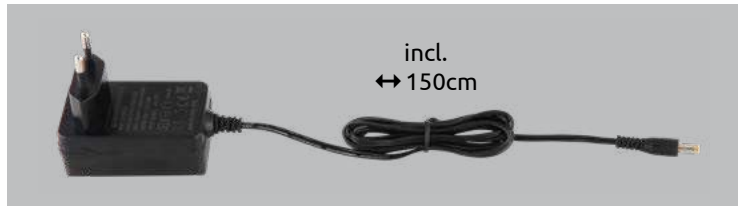

Monaco

58431

incl. LED 8W
incl. RGB LED 1W

850lm

500lm

2700|4000|6000K

VPE: 8

↔ max.43cm x
14,5cm ↓ max.58cm

aluminium grey,
plastic grey, white