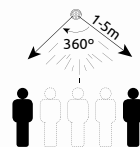

Gregory

41762BS	incl. LED 18W	2300lm	580lm	4000K	VPE: 10	Ø30cm	9cm	metal black matt, acrylic opal
41762S	incl. LED 18W	2300lm	800lm	4000K	VPE: 10	Ø30cm	9cm	aluminium brushed, acrylic opal