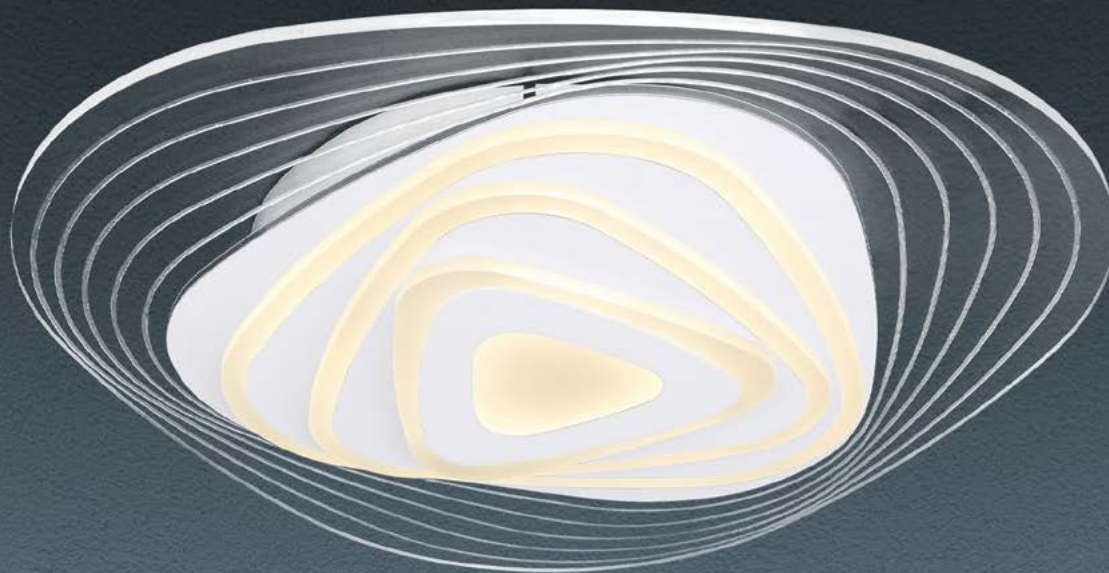

SMART LIGHT

(IT)

APP control

Easy Smartphone
and Voice Control

- ✓ App gratuita
- ✓ Comando della temperatura colore della luce
- ✓ Dimmerabile
- ✓ Variazione tonalità di luce illimitata (in funzione del modello)
- ✓ Comando vocale
- ✓ Regolazione intensità luminosa in base all'ora del giorno
- ✓ Timer
- ✓ Risparmio elettrico in funzione all'automazione utilizzata
- ✓ Connettività senza limiti

(ES)

APP control

Control fácil via smartphone
y por voz

- ✓ aplicación gratuita
- ✓ regulación de la temperatura de la luz
- ✓ dimable
- ✓ colores de luz ilimitados (según el modelo)
- ✓ control por voz
- ✓ intensidad de luz configurable según la hora del día
- ✓ temporizador para encender o apagar las luces según sus necesidades
- ✓ ahorro de energía debido al control automático
- ✓ conectividad ilimitada

(RU)

Управление через приложение

Простое управление
с помощью смартфона и голоса

- ✓ бесплатное приложение
- ✓ регулировка яркости света
- ✓ затемняемый свет
- ✓ неограниченное количество оттенков света (зависит от модели)
- ✓ голосовое управление
- ✓ настраиваемая яркость света в зависимости от времени суток
- ✓ функция таймера для включения или выключения света в соответствии с вашими требованиями
- ✓ энергосбережение за счет автоматизированного управления
- ✓ возможность неограниченного подключения