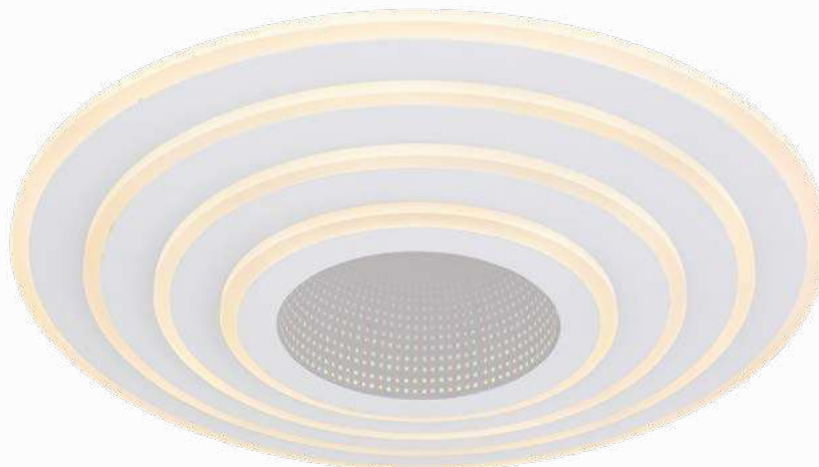

Jocelyn

48544SH

incl. LED 50W

600-6700lm

300-3400lm

3000-6500K

VPE: 4

Ø50cm ▾ 6,5cm

metal white,
acrylic, plastic
chromed
with 3D effect