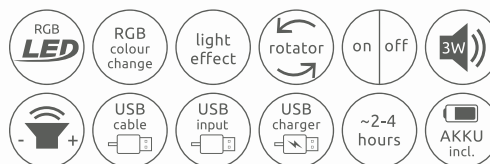

Veli

28051

28051

incl. RGB LED 3W
incl. speaker 3W

VPE: 12

Ø10cm ↓ 12,5cm

plastic black,
clear