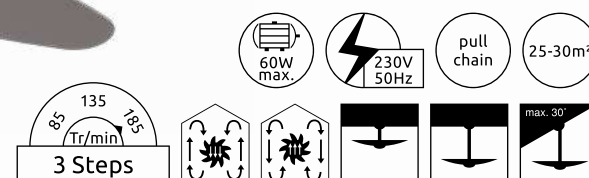

0308 | excl. 1x E14 60W | VPE: 1 | Ø132cm ▾40,6cm | blades: MDF beech, MDF grey | body: metal chromed, nickel matt, glass opal