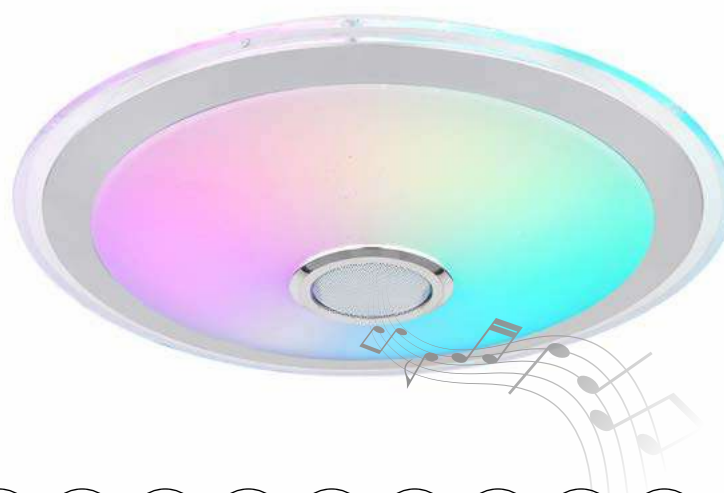

Dunny

41371-24

incl. LED 24W
incl. RGB LED 5W
speaker: 5W

590-2800lm

350-1500lm

2700-6500K

VPE: 4

Ø43cm ▾ 10,5cm

metal white, plastic
opal, chromed