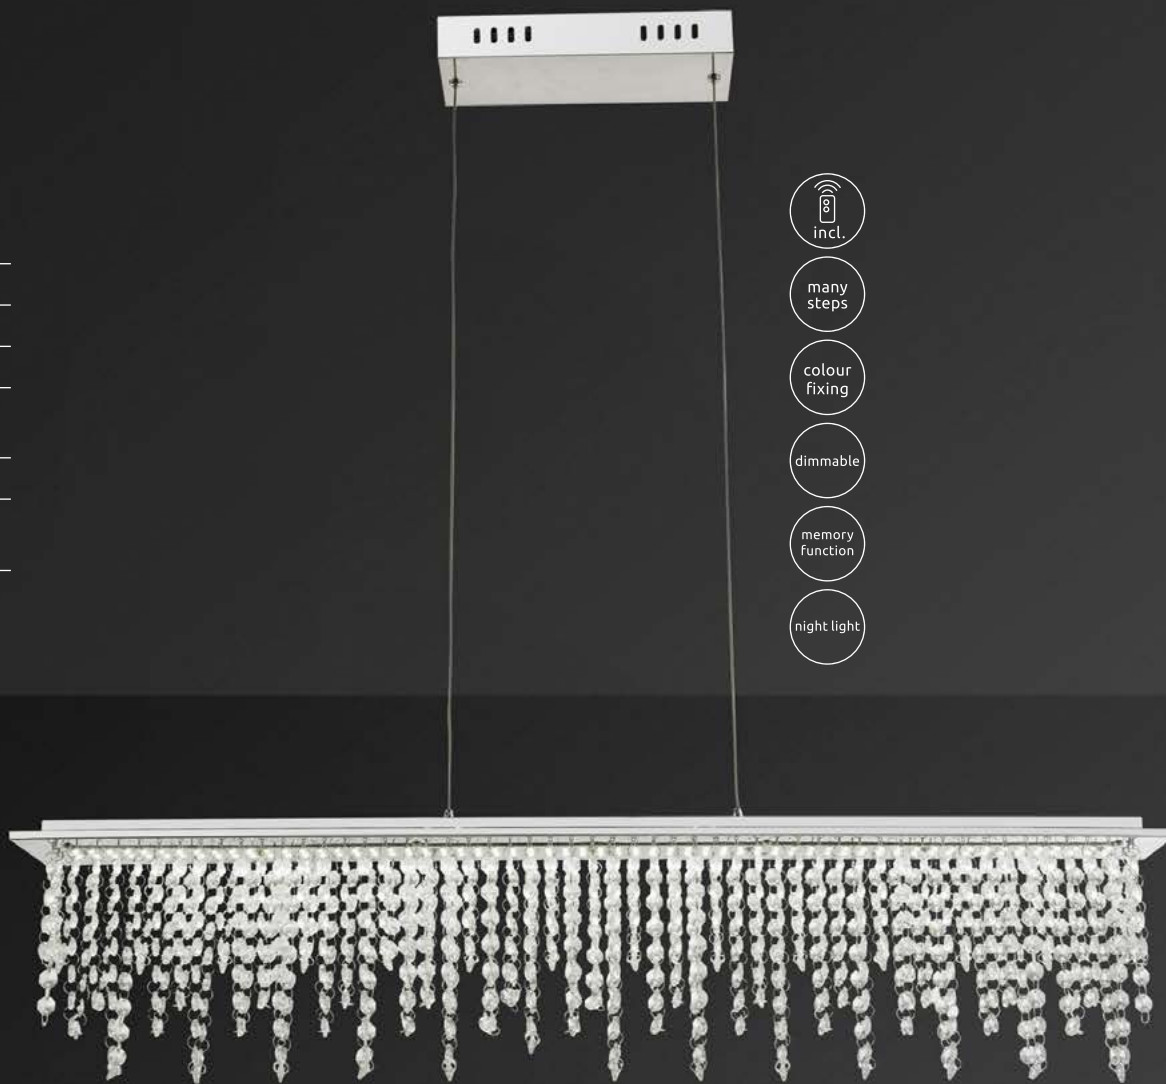

Scala

68405-24H

incl. LED 24W

50-3100lm

20-1700lm

3000-6000K

3000|4500|6000K

VPE: 6

↔ 90cm x 11cm

↕ 150cm

metal chromed,
glass, mirror,
K5 crystals