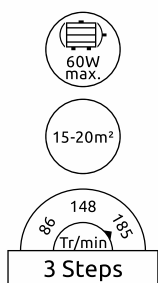

03610

Ramona

03600	incl. LED 18W	1952lm	1292lm	4000K	VPE: 1	Ø115cm	↕45cm	blades: ABS white	body: metal white, acrylic opal
03610	incl. LED 18W	1952lm	1292lm	4000K	VPE: 1	Ø115cm	↕45cm	blades: ABS coffee dark	body: metal coffee dark, acrylic coffee dark, acrylic opal