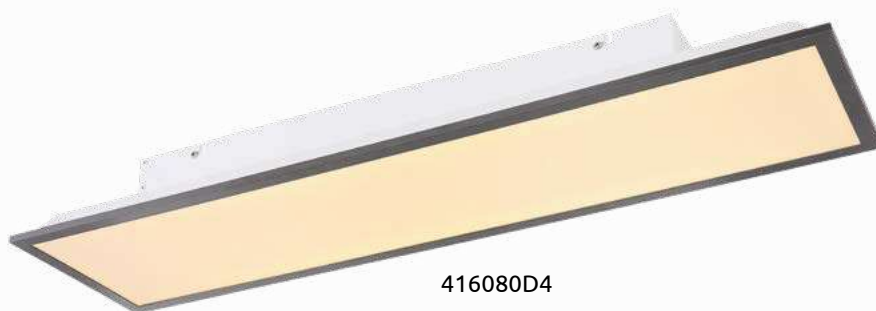

416080D4

Doro

416080D1	incl. LED 12W	1120lm	800lm	3000K	VPE: 8	↔ 30cm x 30cm	↕ 6cm	metal white, aluminium graphite, plastic opal
416080D2	incl. LED 24W	2500lm	1500lm	3000K	VPE: 4	↔ 45cm x 45cm	↕ 7,5cm	metal white, aluminium graphite, plastic opal
416080D4	incl. LED 24W	2500lm	1500lm	3000K	VPE: 4	↔ 80cm x 20cm	↕ 7,5cm	metal white, aluminium graphite, plastic opal
416080D2W	incl. LED 24W	2500lm	1500lm	3000K	VPE: 4	↔ 45cm x 45cm	↕ 6,5cm	metal white, aluminium wood optics, plastic opal