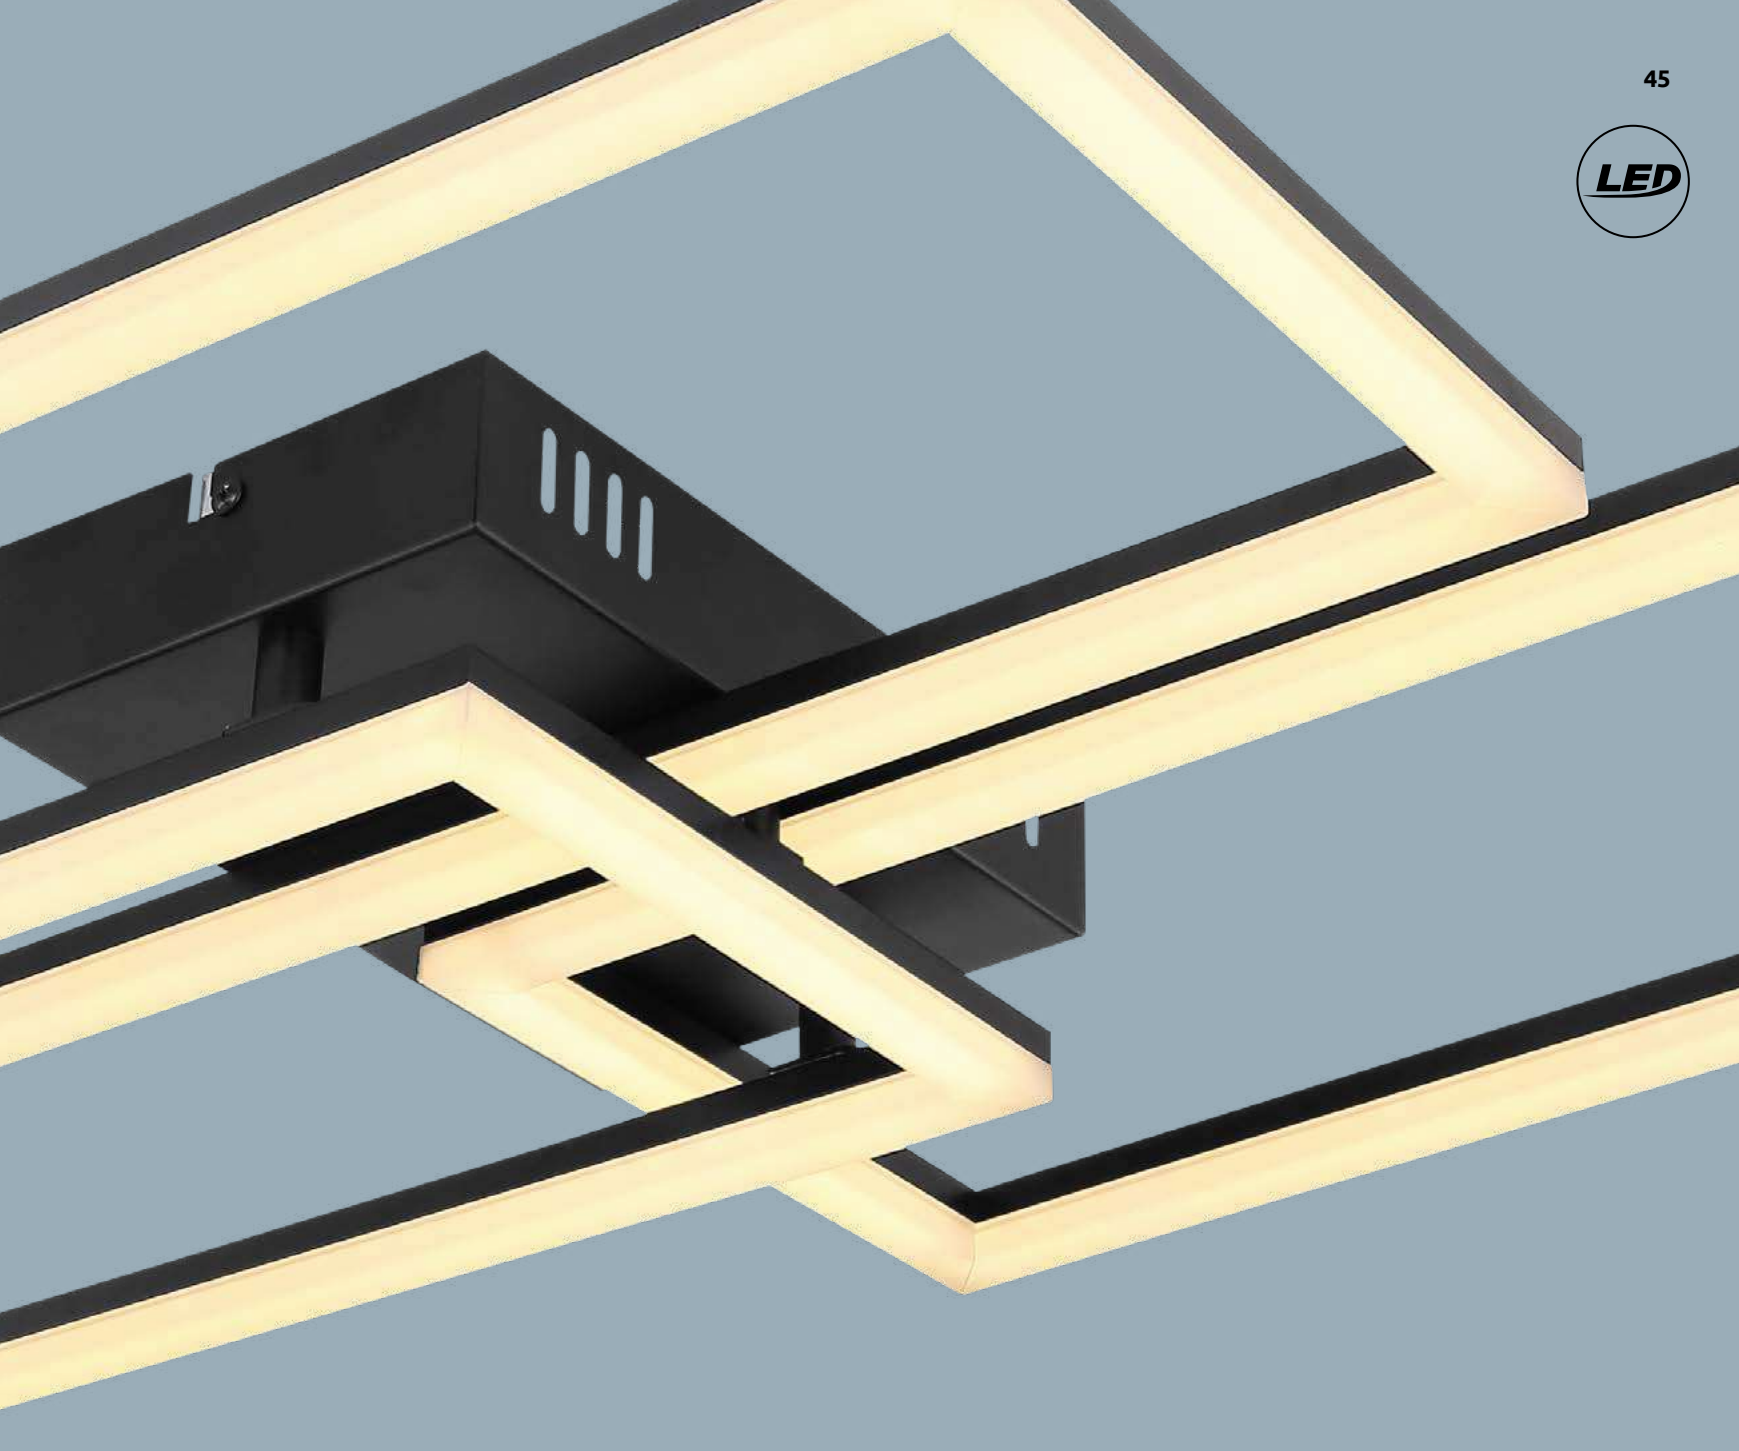

Tiny

67247-58

incl. LED 58W

400-5500lm

300-4300lm

3000-6500K
3000|4000|6500K

VPE: 4

↔ 90cm x 40cm
↓ 8cm

metal black matt,
plastic opal