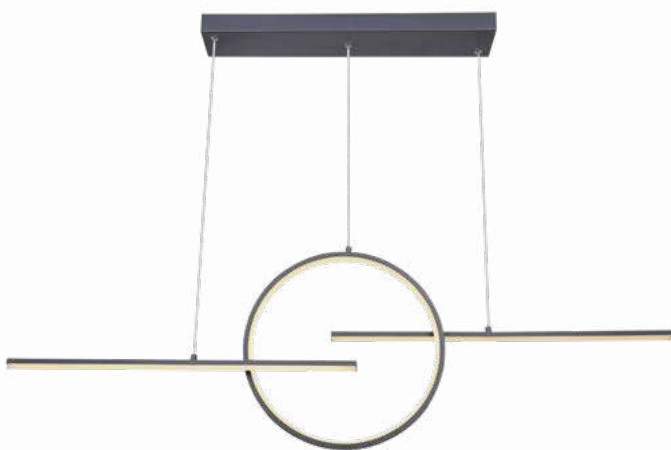

## Verena

<b>17006N</b>	incl. LED 40W	4300lm	2690lm	3000K	VPE: 6	↔ 121cm x 8cm	↕ 120cm	metal nickel matt, plastic opal
<b>17006S</b>	incl. LED 40W	4300lm	1970lm	3000K	VPE: 6	↔ 121cm x 8cm	↕ 120cm	metal black matt, plastic opal