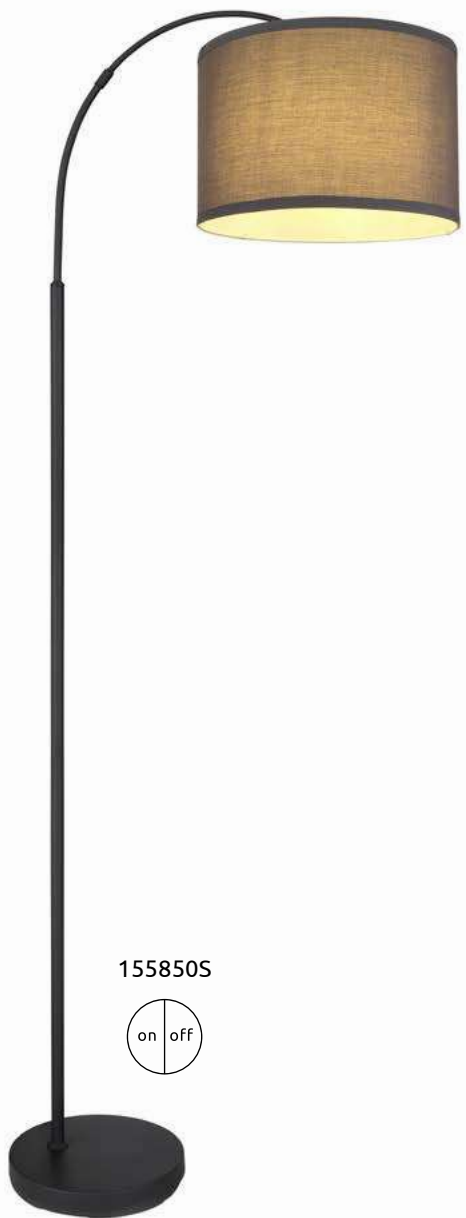

155850S

flexo

155850S1

flexo

use only
LED

155850S2