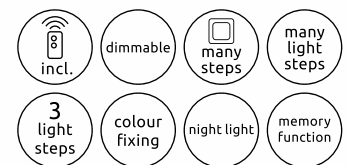

Sabatino

48011-21	incl. LED 21W	300-2843lm	225-1365lm	3000-6000K 3000|4000|6000K	VPE: 5	Ø30cm ↓5,5cm
48011-36	incl. LED 36W	280-4250lm	153-2280lm	2700-6000K 2700|4000|6000K	VPE: 5	Ø38cm ↓5,5cm
48011-36Q	incl. LED 36W	305-4350lm	165-2320lm	2700-6000K 2700|4000|6000K	VPE: 5	↔ 38cm x 38cm ↓5,5cm

metal white, acrylic anthracite, opal