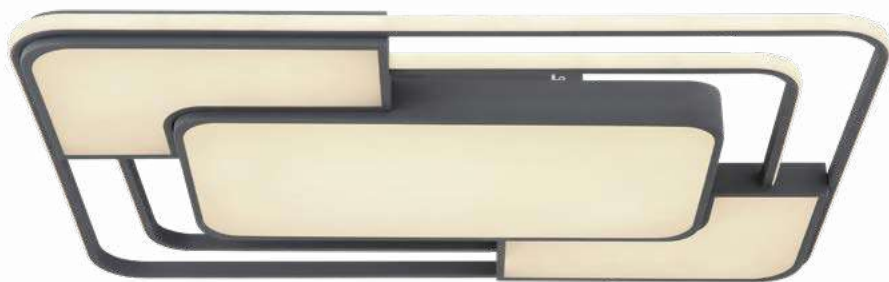

67259-60

Nirra

67259-30	incl. LED 30W	2400lm	1100lm	3000K	VPE: 4	↔ 42cm x 42cm	↴ 10cm
67259-60	incl. LED 60W	480-4800lm	225-2250lm	2700-6000K 2700|4500|6000K	VPE: 1	↔ 90cm x 60cm	↴ 10cm

metal graphite, plastic opal