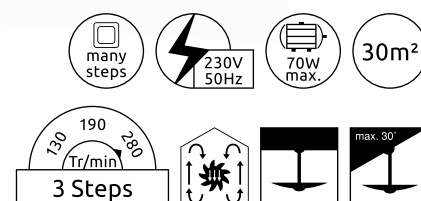

Champion

0330 | excl. 1x E27 60W | VPE: 1 | Ø101cm ▾43cm | blades: MDF silver, MDF white | body: metal chromed, glass opal