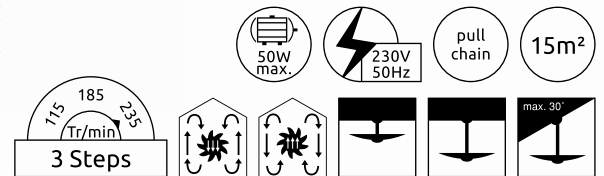

Wade

0318 | excl. 1x E14 60W | VPE: 1 | Ø106,6cm ▾37cm | blades: MDF cherry, MDF walnut | body: metal chromed, nickel matt, glass opal