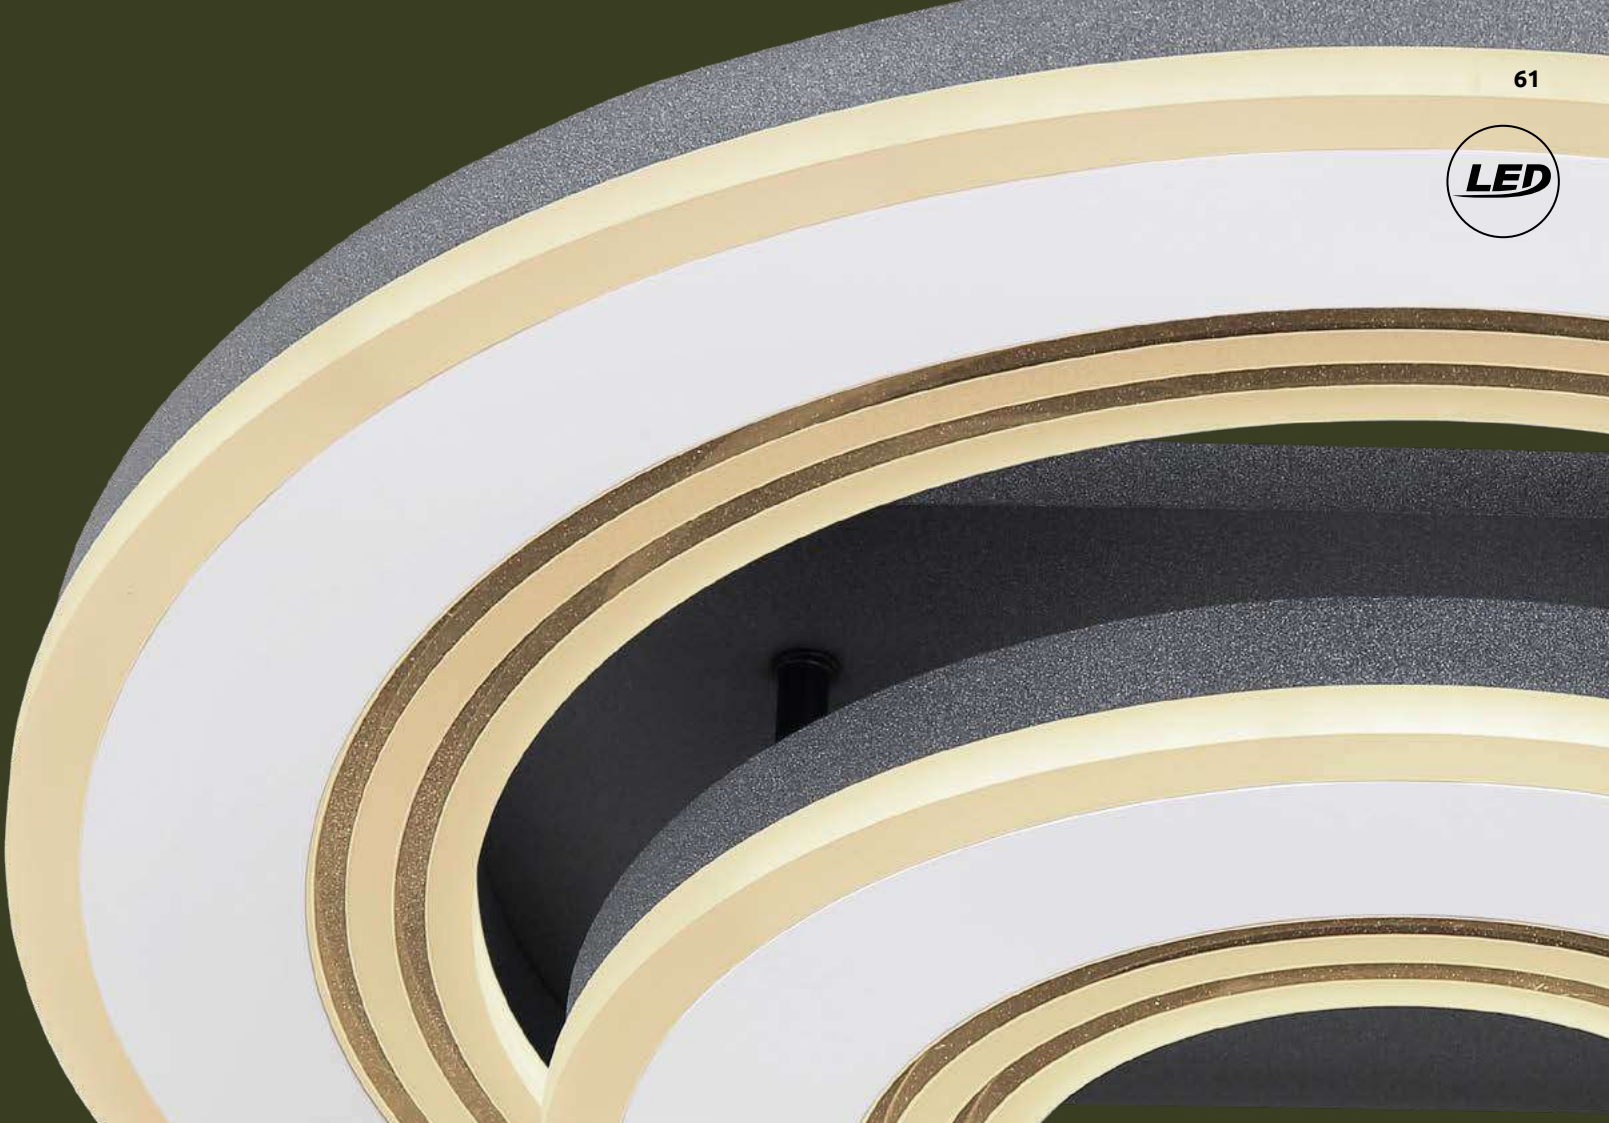

48449-50

Jack

48449-50	incl. LED 50W	490-5930lm	128-2080lm	2700-6000K 2700|4000|6000K	VPE: 4	Ø50cm ▾11,5cm
48449-56	incl. LED 56W	530-6837lm	140-2420lm	2700-6000K 2700|4000|6000K	VPE: 4	↔ 50cm x 50cm ▾11,5cm

metal white matt, black matt, acrylic opal, clear