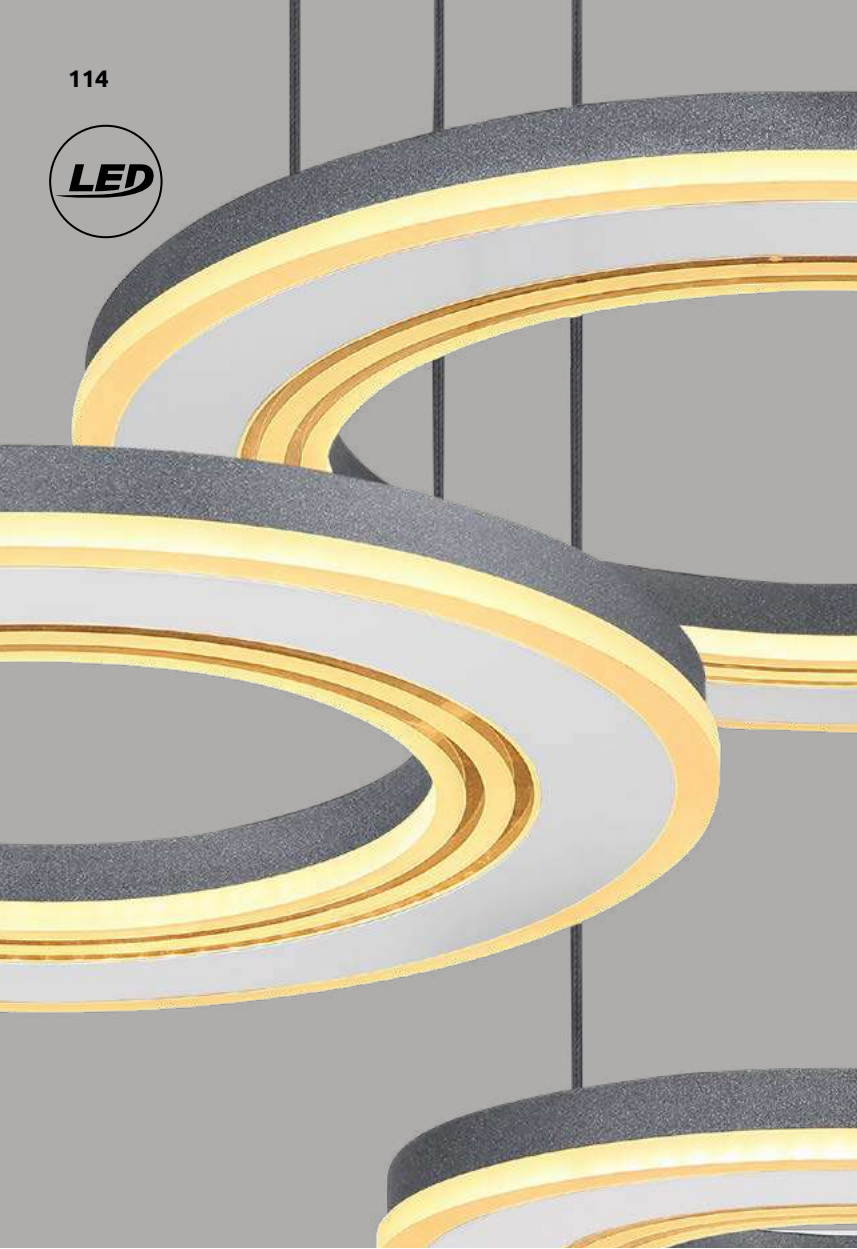

67191-50

Blasius

67191-50	incl. LED 50W	525-6250lm	150-1800lm	2700-6000K 2700|4000|6000K	VPE: 1	Ø50cm ▾ 120cm
67191-80	incl. LED 80W	850-10200lm	240-2765lm	2700-6000K 2700|4000|6000K	VPE: 1	↔ 100cm x 50cm ▾ 120cm

metal black matt, white, acrylic opal