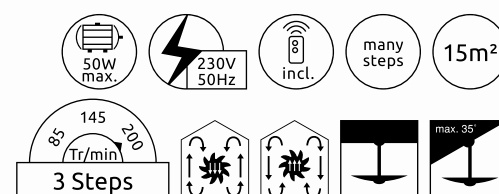

0333 | excl. 2x E14 40W | VPE: 1 | Ø105cm ▾30,5cm | blades: MDF silver, MDF beech | body: metal nickel matt, glass opal