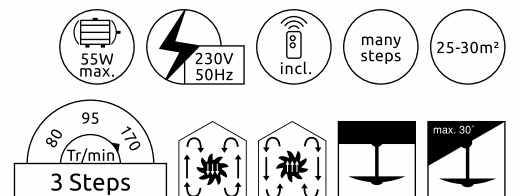

Fabiola

0306 | incl. 1x E14 60W | VPE: 1 | Ø132cm ↓37,2cm | blades: MDF wenge | body: metal nickel matt, glass opal