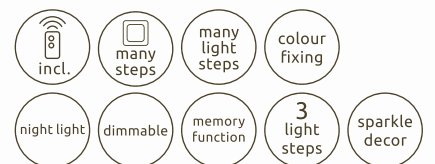

Klemens

48411-40	incl. LED 40W	186-3260lm	120-2140lm	3000-6000K 3000|4000|6000K	VPE: 4	Ø50cm ▾9cm
48411-40RGB	incl. LED 40W incl. RGB LED 2W	186-5200lm	120-2140lm	3000-6000K 3000|4000|6000K	VPE: 4	Ø50cm ▾9cm

metal white, chrome ring, K5 crystals, plastic opal