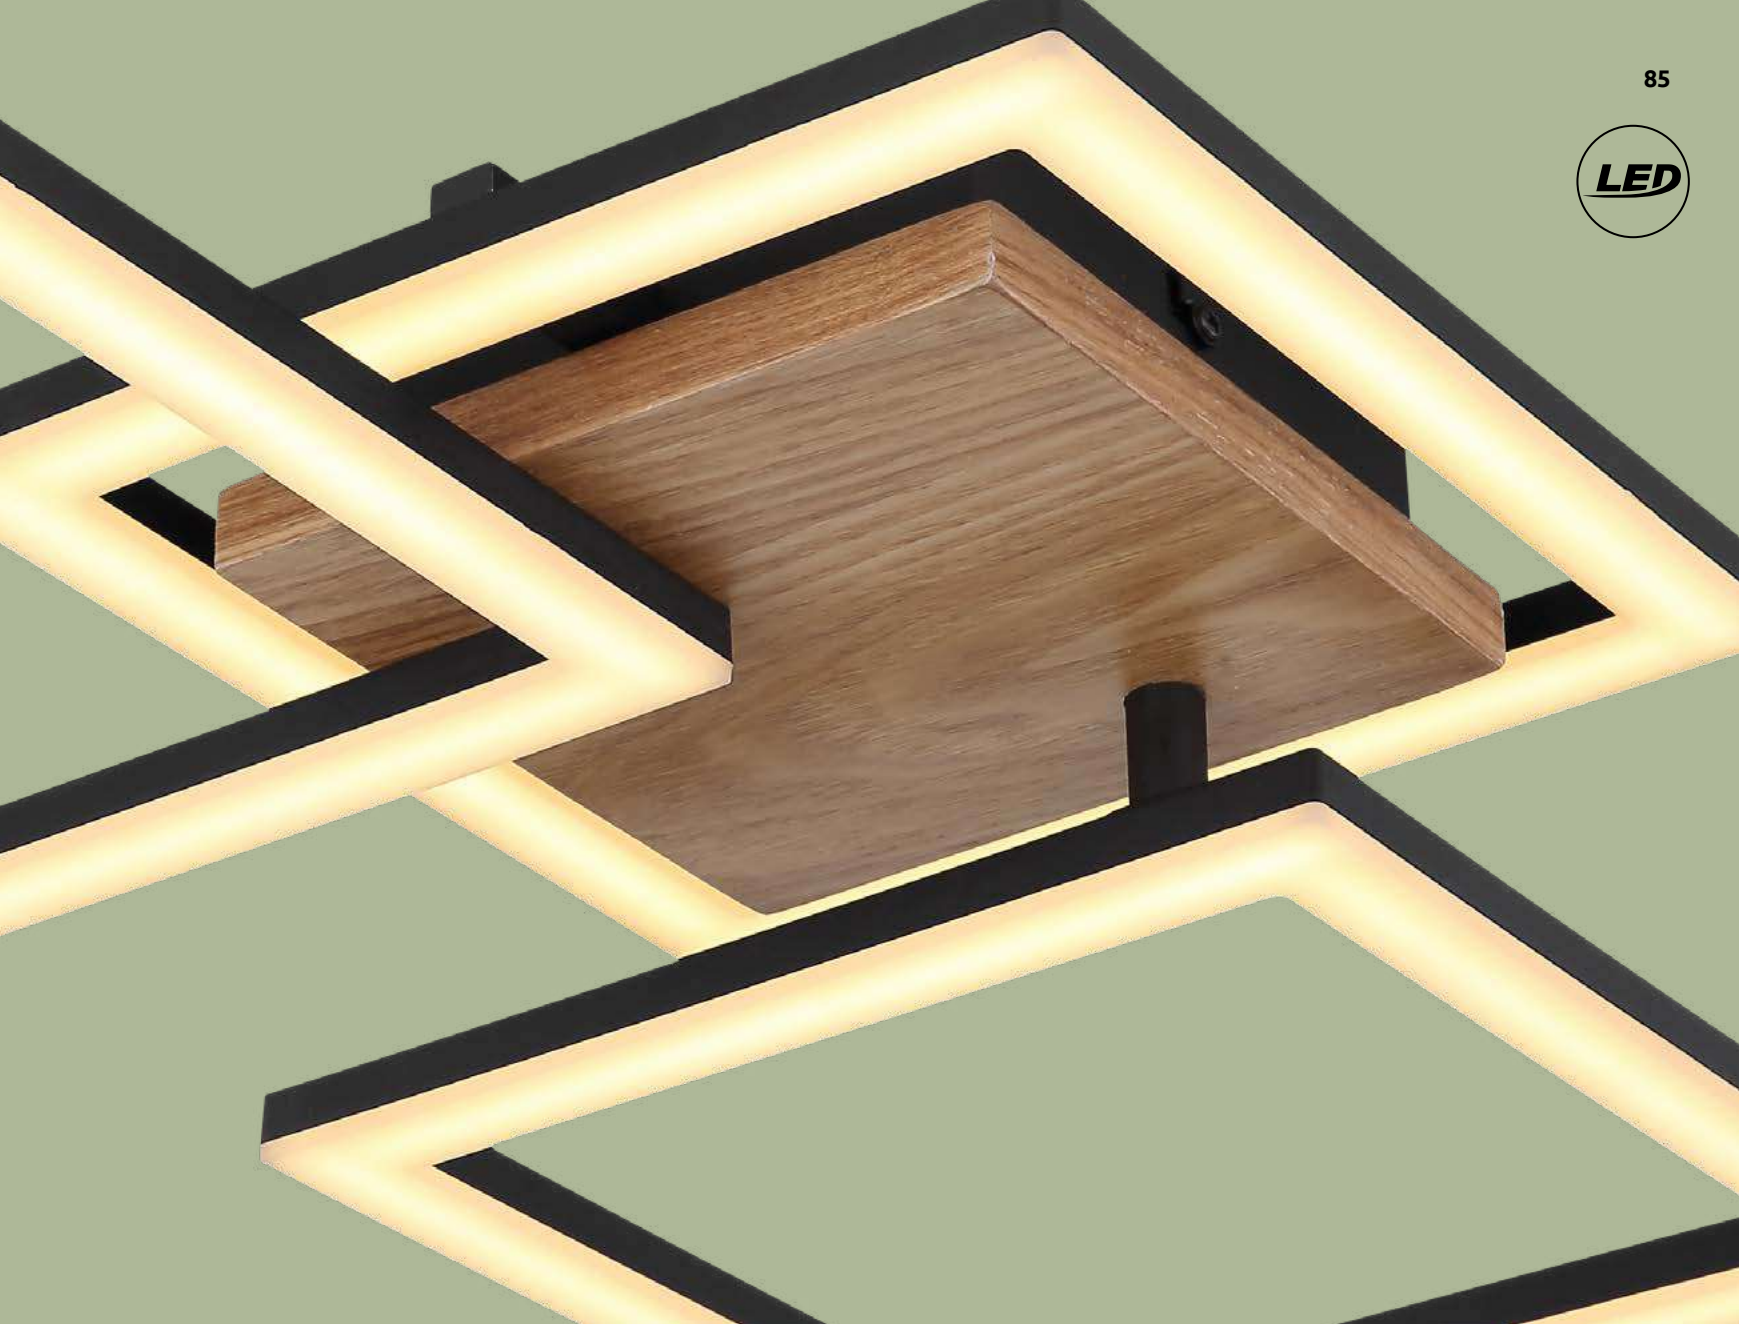

Kerry

67280-18	incl. LED 18W	2100lm	1200lm	3000K	VPE: 6	↔ 46cm x 22,5cm	↕ 7cm
67280-30	incl. LED 30W	3400lm	2200lm	3000K	VPE: 6	↔ 66cm x 31cm	↕ 7,5cm

metal black matt, wood, plastic opal