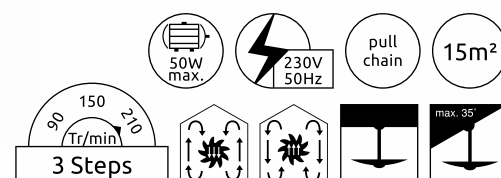

Ferro

0310 | VPE: 1 | Ø142cm ▾58cm | blades: iron white | body: metal white

Champion

0330 | excl. 1x E27 60W | VPE: 1 | Ø101cm ▾43cm | blades: MDF silver, MDF white | body: metal chromed, glass opal