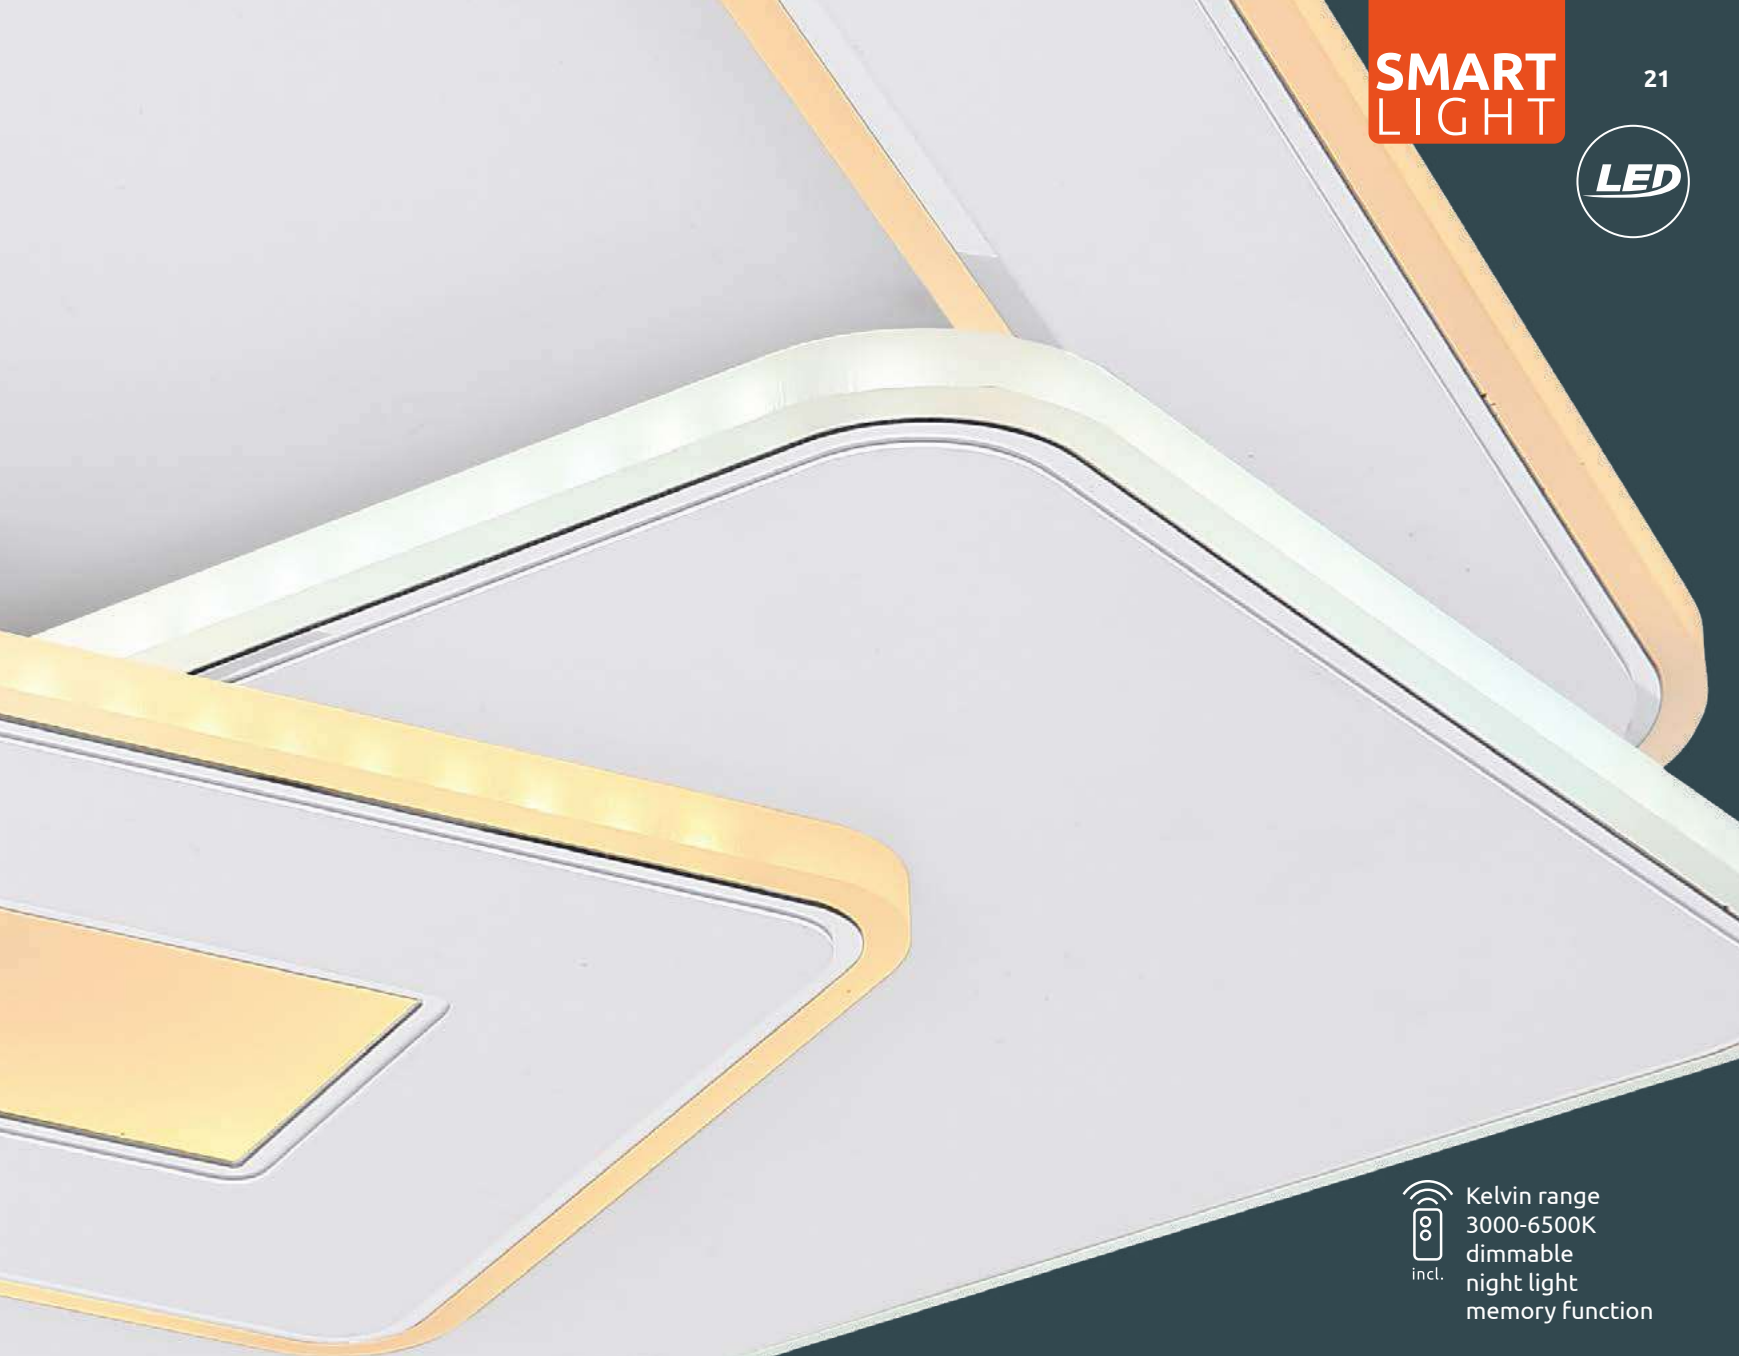

## APP control

Easy Smartphone  
and Voice Control

**tuya**

compatible with  
**Alexa**

compatible with  
**Google Assistant**

 Kelvin range  
3000-6500K  
incl. dimmable  
night light  
memory function