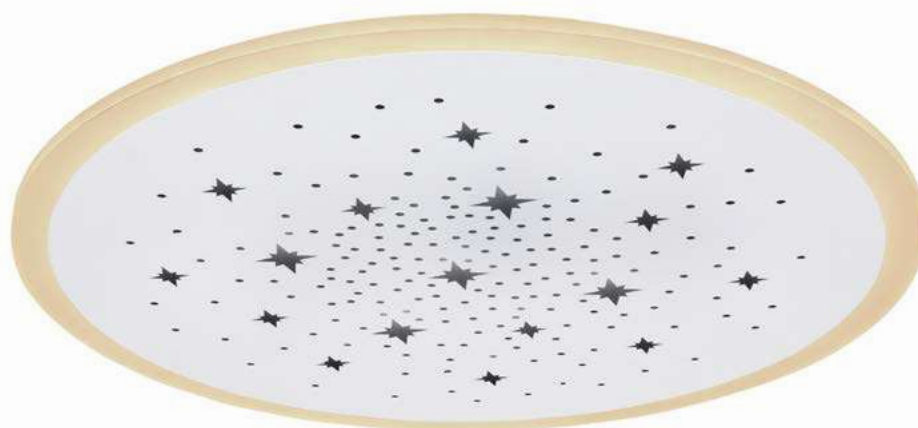

Murphy

48120D1

incl. LED 18W
incl. RGB LED 4W

310-1700lm

230-1300lm

2700-6500K
2700|4000|6500K

VPE: 4

Ø38cm ▾ 5cm

metal white,
plastic white