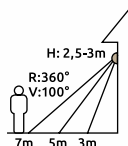

41605-18

incl. LED 18W

1880lm

1600lm

3000K

VPE: 10

Ø22,6cm ▾3,5cm

plastic white, opal

not dimmable