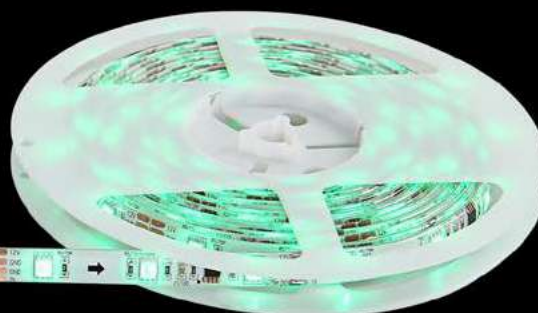

- digital
- 199 steps
- 5 meter tube
- RGB colour change
- RGB colour fixing
- incl.
- many light steps
- dimnable

38997