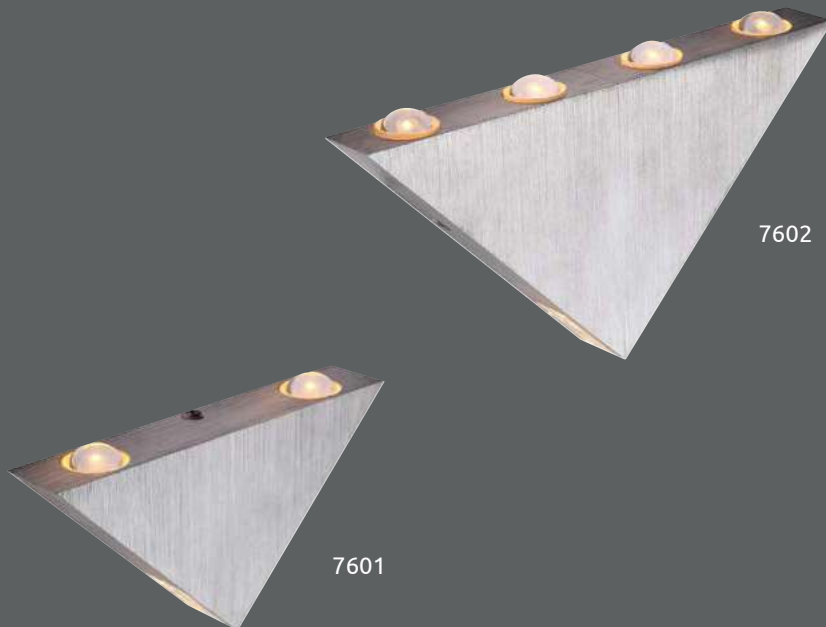

Alexandra

78400G

incl. LED 6W

760lm

230lm

3000K

VPE: 8

↔ 21cm ↓ 15cm ↗ 6,5cm

metal black, gold leaf

7602

7601

Gordon

7601	incl. LED 3W	380lm	270lm	3000K	VPE: 20	↔ 16,5cm ↓ 9cm ↗ 3cm
7602	incl. LED 5W	630lm	450lm	3000K	VPE: 20	↔ 23,5cm ↓ 12,5cm ↗ 3cm

aluminium, acrylic