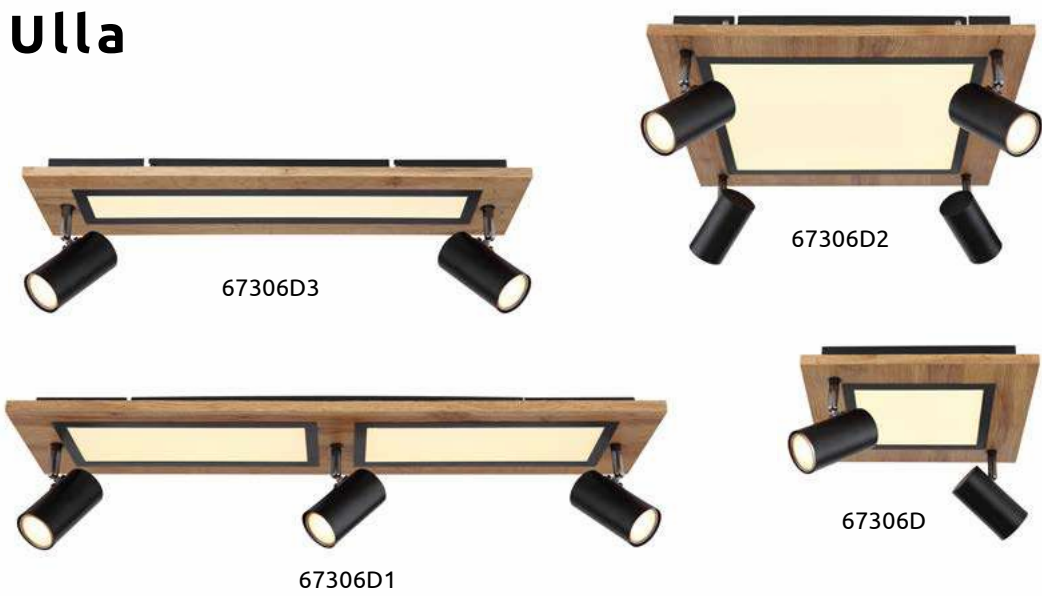

Ulla

67306D	incl. LED 12W excl. 2x GU10 LED 5W	1600lm	1000lm	3000K	VPE: 2	↔ 30cm x 30cm ↓ 18cm
67306D1	incl. LED 24W excl. 3x GU10 LED 5W	3000lm	1500lm	3000K	VPE: 2	↔ 80cm x 20cm ↓ 18cm
67306D2	incl. LED 24W excl. 4x GU10 LED 5W	3000lm	1900lm	3000K	VPE: 2	↔ 45cm x 45cm ↓ 18cm
67306D3	incl. LED 18W excl. 2x GU10 LED 5W	2400lm	1200lm	3000K	VPE: 4	↔ 60cm x 15cm ↓ 18cm
67307D	incl. LED 15W excl. 3x GU10 LED 5W	1900lm	1300lm	3000K	VPE: 2	∅40cm ↓ 18cm

metal black matt, MDF wood optics, plastic opal

Kassu