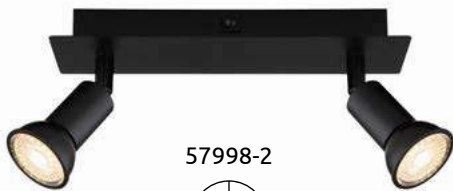

Drew

57998-1	excl. 1x GU10 35W	VPE: 20	↔ 6cm ↓ 12cm ↳ 9cm
57998-2	excl. 2x GU10 35W	VPE: 20	↔ 25cm x 6cm ↓ 9cm
57998-3	excl. 3x GU10 35W	VPE: 16	↔ 40cm x 6cm ↓ 9cm
57998-4	excl. 4x GU10 35W	VPE: 12	↔ 50cm x 6cm ↓ 9cm

metal black matt