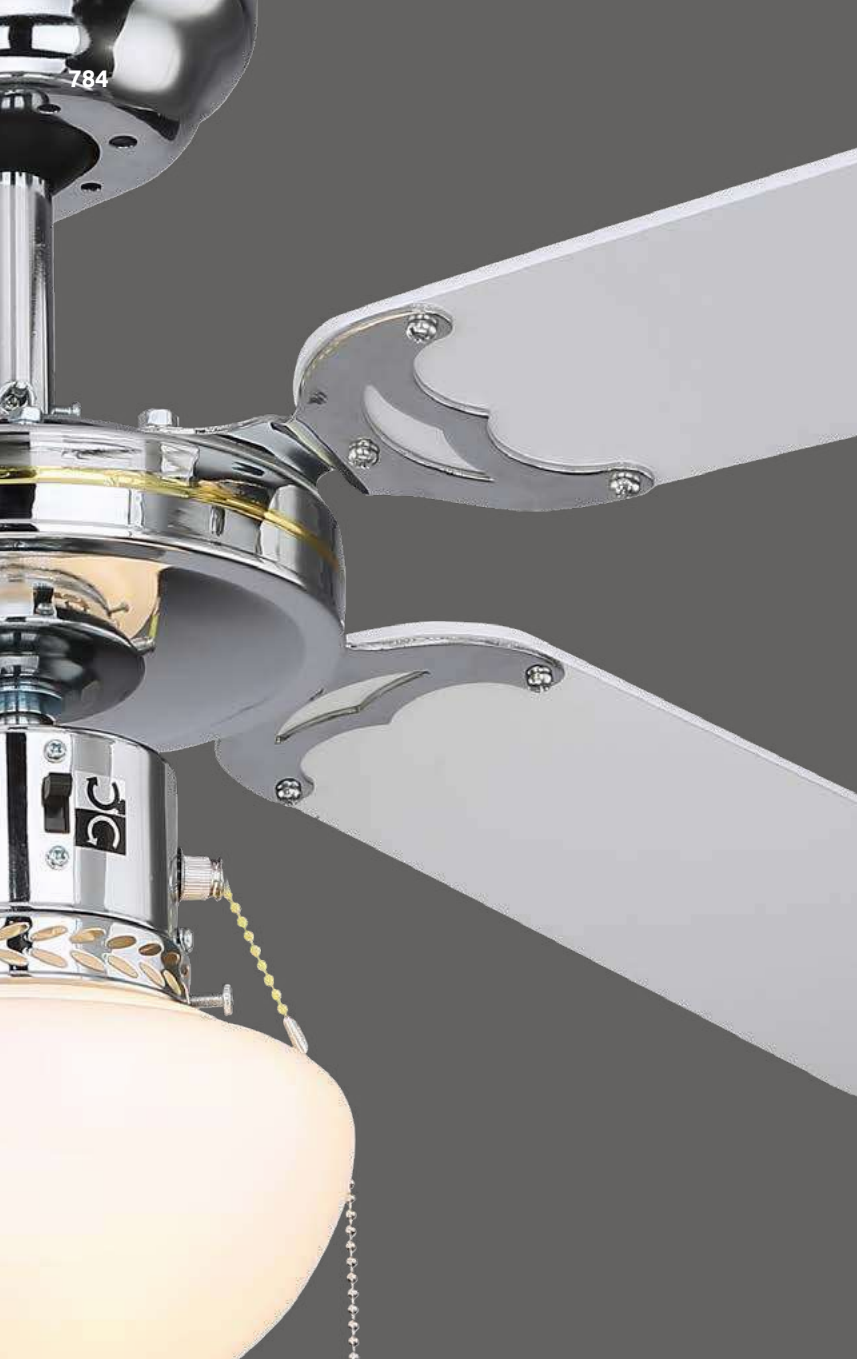

0309CSW

Champion

0309	excl. 1x E27 60W	VPE: 1	Ø107cm ▾41,5cm	blades: MDF oak, MDF oak with cane	body: brass antique, glass opal
0309CSW	excl. 1x E27 60W	VPE: 1	Ø106,5cm ▾41,5cm	blades: MDF black, MDF white	body: metal chromed, brass, glass opal