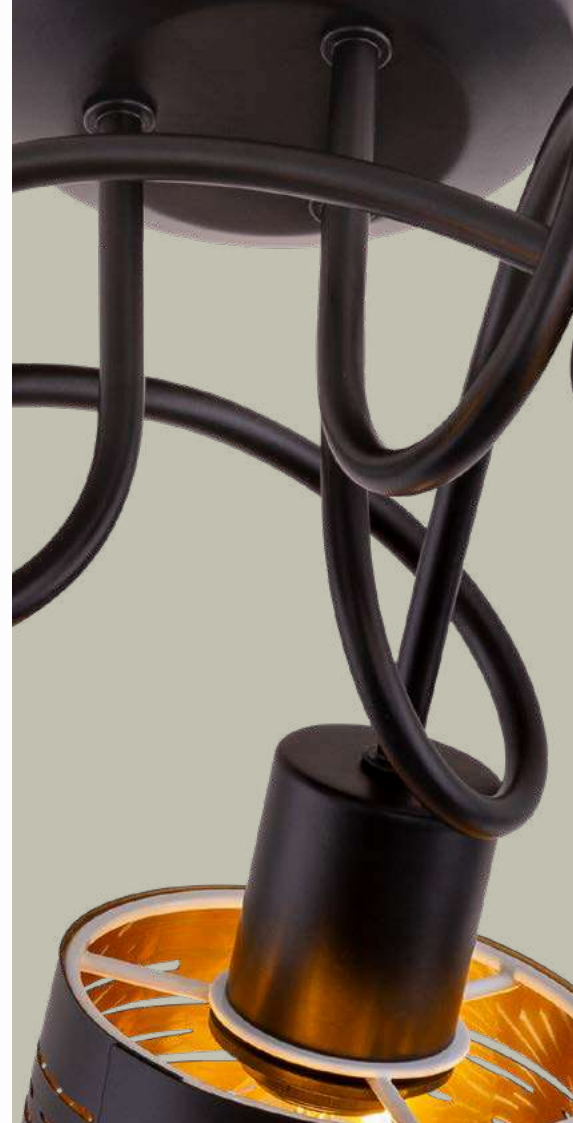

Tunno

15342D1

incl. LED 20W

2050lm

1180lm

3000|4000|6000K

VPE: 4

Ø38cm ▾13cm

metal white,
plastic black,
plastic opal

15342