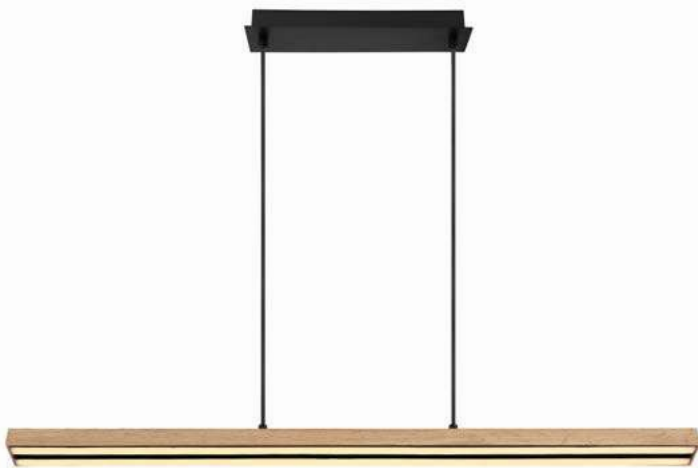

416080WH1

Doro

416080WD6	incl. LED 24W	2800lm	1200lm	3000K	VPE: 4	↔ 81,5cm	↴ 14cm	metal black matt, MDF wood optics, acrylic opal
416080WD7	incl. LED 24W	2800lm	1050lm	3000K	VPE: 4	↔ 51,5cm x 36,5cm	↴ 11cm	metal black matt, MDF wood optics, acrylic opal
416080WH	incl. LED 30W	3500lm	1550lm	3000K	VPE: 4	↔ 101,5cm	↴ 120cm	metal black matt, MDF wood optics, acrylic opal, textile cable
416080WH1	incl. LED 30W incl. LED 10W	3500lm 1200lm	1550lm 550lm	3000K	VPE: 4	↔ 101,5cm	↴ 120cm	metal black matt, MDF wood optics, acrylic opal, textile cable
416080WH2	incl. LED 18W	2050lm	1100lm	3000K	VPE: 4	↔ 100cm	↴ 120cm	metal black matt, MDF wood optics, acrylic opal, textile cable
416080WS	incl. LED 30W	320-4000lm	180-2250lm	3000K	VPE: 1	↔ 25cm x 18cm	↕ 123cm	metal black matt, MDF wood optics, acrylic opal