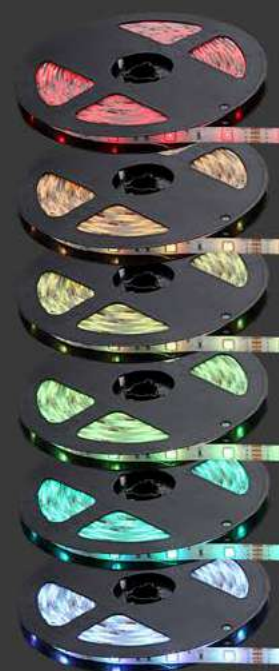

- 5 meter tube
- RGB colour change
- RGB colour fixing
- incl.
- many light steps
- dimnable

LED band

38997	incl. 150x RGBW LED 0,24W	30 LED's / m	VPE: 36	↔ max.690cm x 1cm	↕ 0,3cm
38997EB			VPE: 20	↔ 12cm x 1,6cm	↕ 0,7cm
38999	incl. 150x RGBW LED 0,24W	30 LED's / m	VPE: 40	↔ max.660cm x 1cm	↕ 0,3cm

plastic