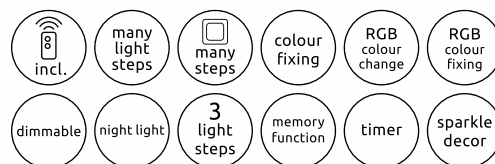

Atreju I

48363-24RGB	incl. LED 24W incl. RGB LED 8W	100-2500lm	80-1800lm	3000-6500K 3000|4500|6500K	VPE: 1	Ø41,5cm ↓10,5cm
48363-48RGB	incl. LED 48W incl. RGB LED 10W	520-5200lm	375-3750lm	2700-6500K 2700|4200|6500K	VPE: 1	Ø51cm ↓11,5cm
48363RGB	incl. LED 12W incl. RGB LED 3W	122-1220lm	85-850lm	3000K	VPE: 5	Ø29cm ↓9cm

metal white, plastic opal