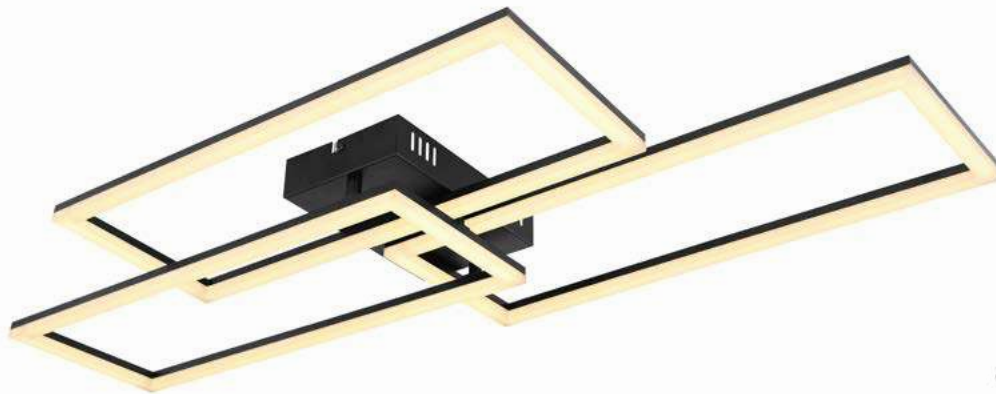

Tiny

67247-58SH

incl. LED 58W

580-5800lm

320-3200lm

3000-6500K

VPE: 4

↔ 90cm x 40cm

↕ 8cm

aluminium black
matt, acrylic opal