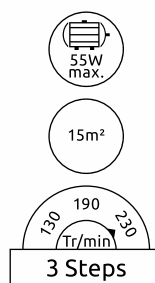

03600

Ramona

03600	incl. LED 18W	1952lm	1292lm	4000K	VPE: 1	Ø115cm	↕45cm	blades: ABS white	body: metal white, acrylic opal
03610	incl. LED 18W	1952lm	1292lm	4000K	VPE: 1	Ø115cm	↕45cm	blades: ABS coffee dark	body: metal coffee dark, acrylic coffee dark, acrylic opal