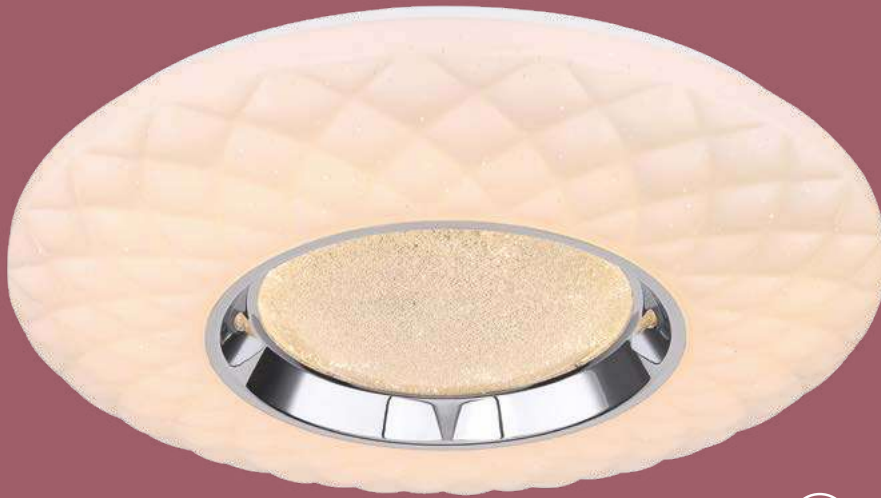

Magnifique

48006FSH-30

incl. LED 30W

300-3700lm

180-2300lm

3000-6500K

VPE: 5

Ø49cm ▾ 6,8cm

metal white,
acrylic opal,
chromed

incl. Kelvin range
3000-6500K
dimmable
night light
memory function
sparkle decor