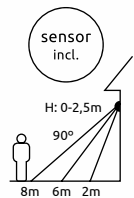

Boston

3157SA	excl. 1x E27 LED 23W	VPE: 10	↔ 7,5cm ↓ 39cm ↘ 17cm
3157SAS	excl. 1x E27 LED 15W	VPE: 10	↔ 7,5cm ↓ 40,5cm ↘ 16,5cm
3159SAS	excl. 1x E27 LED 15W	VPE: 4	Ø12,5cm ↓ 110cm
31588SA	excl. 1x E27 LED 23W	VPE: 4	Ø12,5cm ↓ 80cm
31588SAS	excl. 1x E27 LED 15W	VPE: 4	Ø12,5cm ↓ 80cm
3158SA	excl. 1x E27 LED 23W	VPE: 4	Ø12,5cm ↓ 45cm
3158SAS	excl. 1x E27 LED 15W	VPE: 4	Ø12,5cm ↓ 45cm
3158SAK	excl. 1x E27 LED 23W	VPE: 4	Ø12,5cm ↓ 45cm
3158SAKS	excl. 1x E27 LED 15W	VPE: 4	Ø12,5cm ↓ 60cm
3159-3SA	excl. 3x E27 LED 23W	VPE: 1	Ø28cm ↓ 170cm
3159SA	excl. 1x E27 LED 23W	VPE: 4	Ø12,5cm ↓ 110cm

stainless steel anthracite, plastic smoke