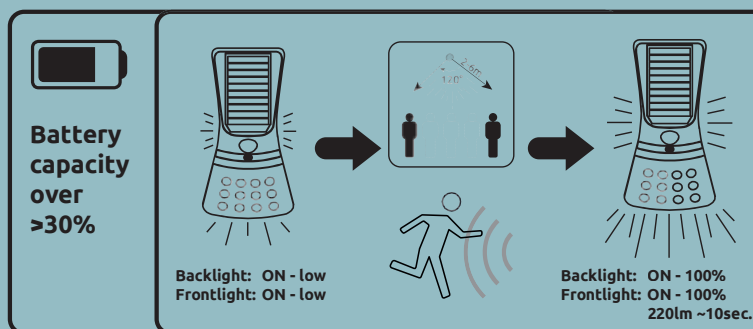

sensor incl.

Normal Mode

Energy Saving Mode

Normal Mode

Energy Saving Mode

36489

LED ~7000K sensor incl. backlight

350lm output