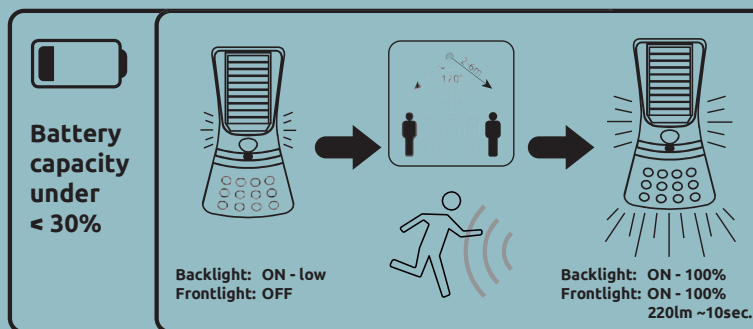

sensor incl.

Normal Mode

Energy Saving Mode

Normal Mode

Energy Saving Mode

36489

LED ~7000K sensor incl. backlight

350lm output