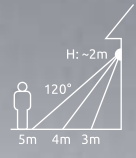

500lm output

37201S

LED ~3500K

sensor incl.

IP44

cable 4,7m

150lm output

36493

LED ~6500K

sensor incl.

IP44

cable 2,5m

37201S	9007371370368	incl. 1x LED 3W	VPE: 24
36493	9007371444496	incl. 6x LED 0.5W	VPE: 12

↔ 16,5cm ↓ 18cm ↳ 15cm
solar panel: ↔ 19,5cm ↓ 16,5cm ↳ 20cm
↓ 7,8cm ↔ 10cm ↳ 15cm
solar panel: ↔ 11cm ↓ 8,5cm ↳ 11cm

plastic black and clear
plastic silver, black and clear

33898S	9007371402991	incl. 1x LED 0,1W	VPE: 12	Ø11cm ↓ 62cm	plastic

50lm output

33898S

LED ~6500K

sensor incl.