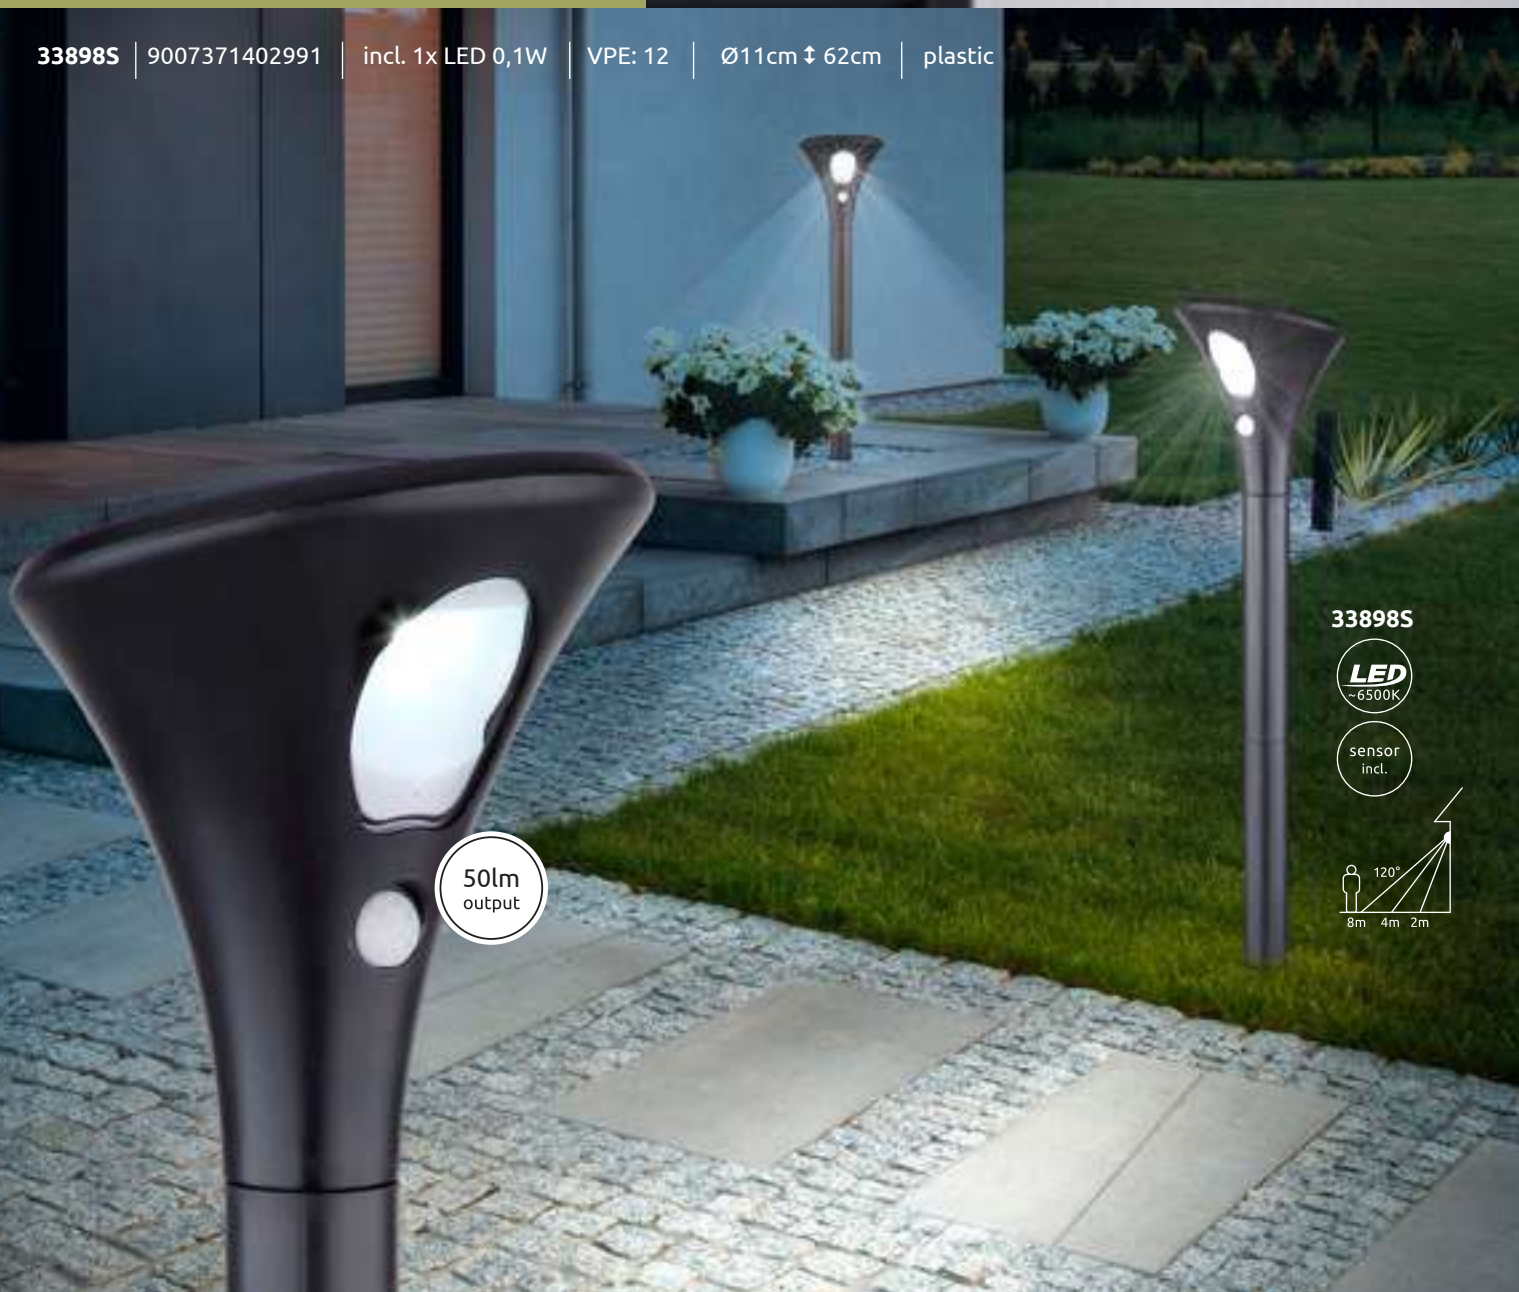

50lm output

33898S

LED ~6500K

sensor incl.