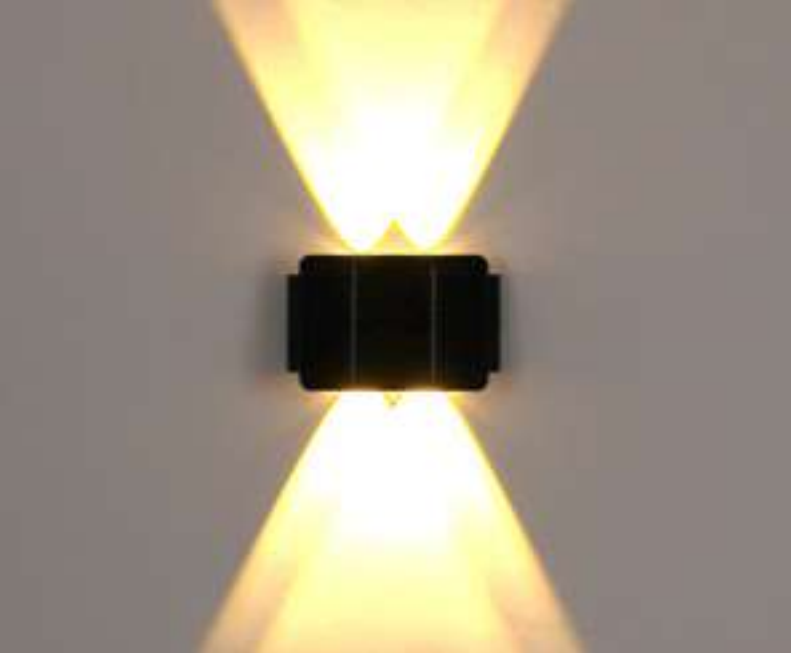

36496

40lm output

36495

40lm output

36494

50lm output

36494	9007371454013	incl. 6x LED 0,5W	VPE: 36	↔ 13,1 x 13,1cm ↗ 7cm	plastic black
36495	9007371448012	incl. 2x LED 6W	VPE: 30	↔ 15,4 x 9,9cm ↗ 9,6cm	
36496	9007371451012	incl. 4x LED 1W	VPE: 30	↔ 17 x 10,8cm ↗ 6,4cm