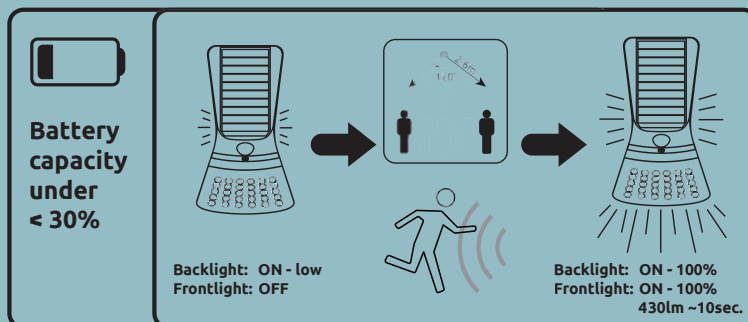

sensor incl.

Normal Mode

Energy Saving Mode

Normal Mode

Energy Saving Mode

36489

LED ~7000K sensor incl. backlight

350lm output