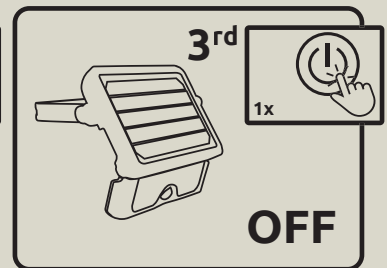

Switch off:

Press ON/OFF Button a third time.

Mode A

ON - 70lm (sensor off)

Mode B

ON - 70lm

ON - 350lm

Mode C