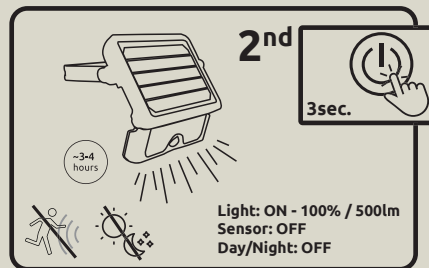

36483

on | off
many
steps

sensor
incl.

Sensor Mode:

Press ON/OFF Button one time.

1st

Constant Light Mode:

Press ON/OFF Button a second time for 3 seconds.

Switch off:

Press ON/OFF Button a third time.

Mode A

ON - 70lm (sensor off)

Mode B

ON - 70lm

ON - 350lm

Mode C