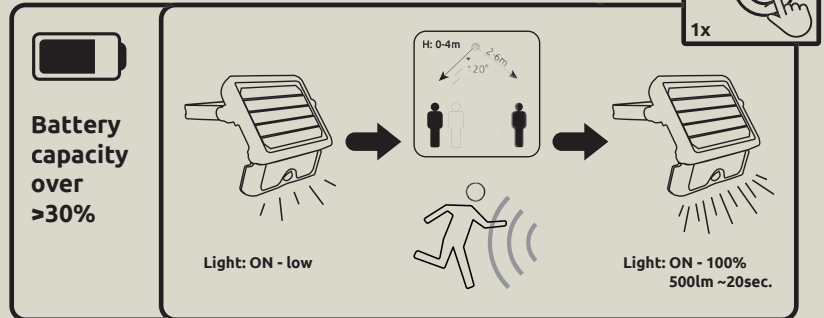

36483

on | off
many
steps

sensor
incl.

Sensor Mode:

Press ON/OFF Button one time.

1st

Constant Light Mode:

Press ON/OFF Button a second time for 3 seconds.