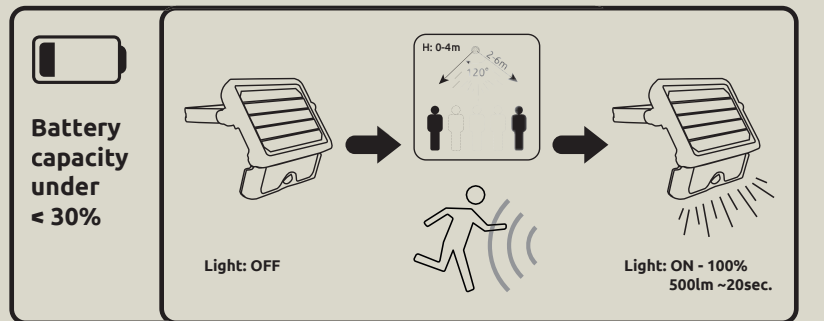

36483

on | off
many
steps

sensor
incl.

Sensor Mode:

Press ON/OFF Button one time.

1st

Constant Light Mode:

Press ON/OFF Button a second time for 3 seconds.