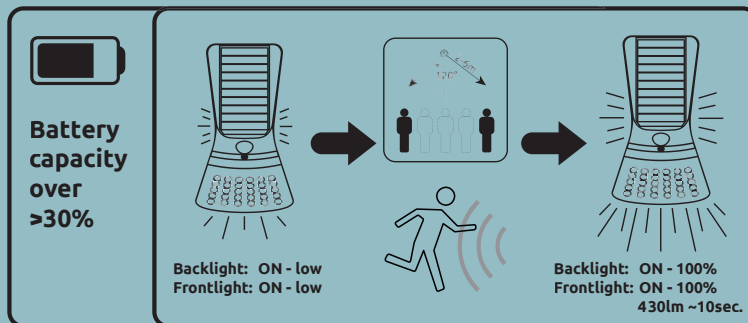

sensor incl.

Normal Mode

Energy Saving Mode

Normal Mode

Energy Saving Mode

36489

LED ~7000K sensor incl. backlight

350lm output