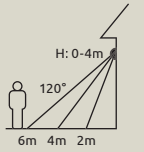

36483

on | off
many
steps

sensor
incl.