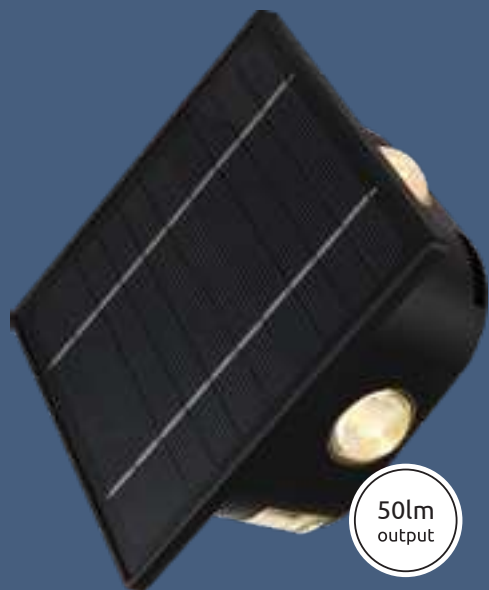

36496

40lm output

36495

40lm output

36494

50lm output

36494	9007371454013	incl. 6x LED 0,5W	VPE: 36	↔ 13,1 x 13,1cm ↗ 7cm	plastic black
36495	9007371448012	incl. 2x LED 6W	VPE: 30	↔ 15,4 x 9,9cm ↗ 9,6cm	
36496	9007371451012	incl. 4x LED 1W	VPE: 30	↔ 17 x 10,8cm ↗ 6,4cm