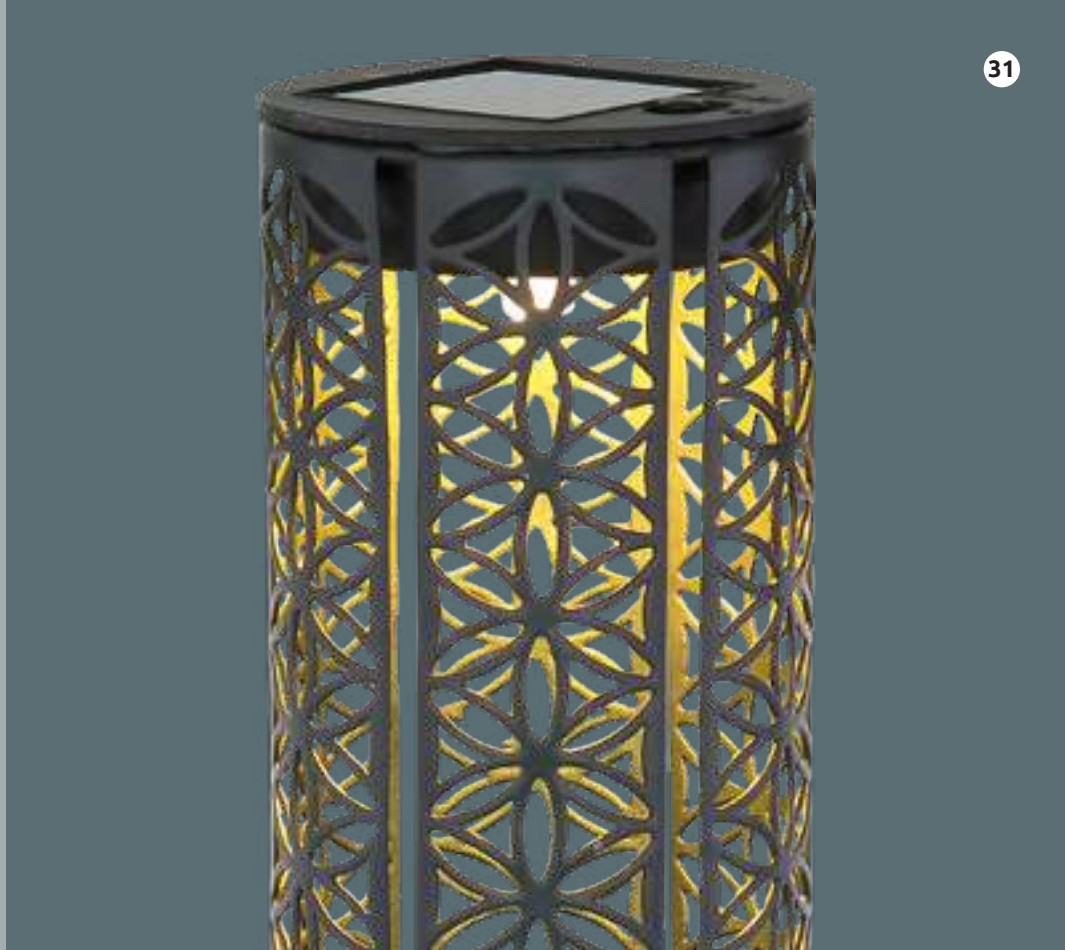

metal silver brushed, plastic
metal black matt, plastic black

33478-6S

33630

36553B

36553B | 9007371415069 | incl. 1x LED 0,06W | VPE: 12 | Ø7cm ↓ 46cm | metal gold, black, plastic

Flowers not included!

33484S