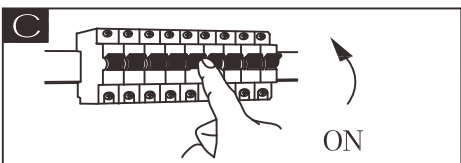

	<b>OFF</b>		
<b>ON</b>		<b>ON</b>	
	>15S		
Frequency Bandwidth	Maximal radiation Transmitting power	1x Max 36W LED 25V 1x 3W RGB LED 1x 5W Speaker 230V~ 50Hz	
2402MHz-2480MHz	4dBm		