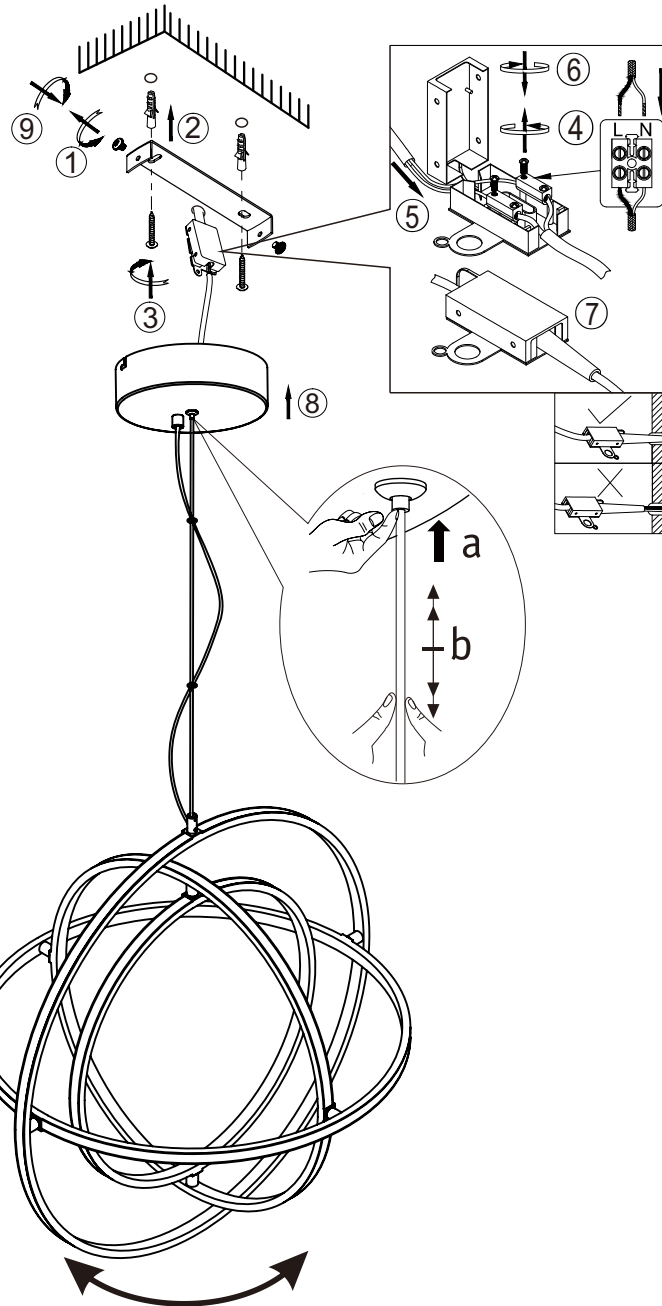

# GLOBO

LIGHTING

www.globo-lighting.com

68230-50

Frequency Bandwidth	Maximal radiation transmitting power
2400.0MHz-2483.5MHz	10dBm

- timer
- incl.
- dimmable
- colour fixing
- many light steps
- 440-2770lm output
- 3000 K - 6000 K
- night light
- 4000 K **3** 6000 K  
LIGHT STEPS  
3000 K
- memory function
- many steps