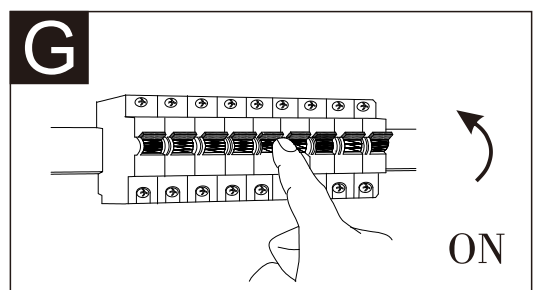

# GLOBO

LIGHTING

www.globo-lighting.com

68230-50

Frequency Bandwidth	Maximal radiation transmitting power
2400.0MHz-2483.5MHz	10dBm

- timer
- incl.
- dimmable
- colour fixing
- many light steps
- 440-2770lm output
- 3000 K - 6000 K
- night light
- 4000 K **3** 6000 K  
LIGHT STEPS  
3000 K
- memory function
- many steps