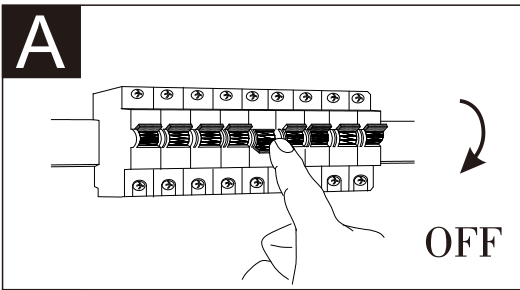

# GLOBO

LIGHTING

www.globo-lighting.com

68230-50

Frequency Bandwidth	Maximal radiation transmitting power
2400.0MHz-2483.5MHz	10dBm

- timer
- incl.
- dimmable
- colour fixing
- many light steps
- 440-2770lm output
- 3000 K - 6000 K
- night light
- 4000 K **3** 6000 K  
LIGHT STEPS  
3000 K
- memory function
- many steps