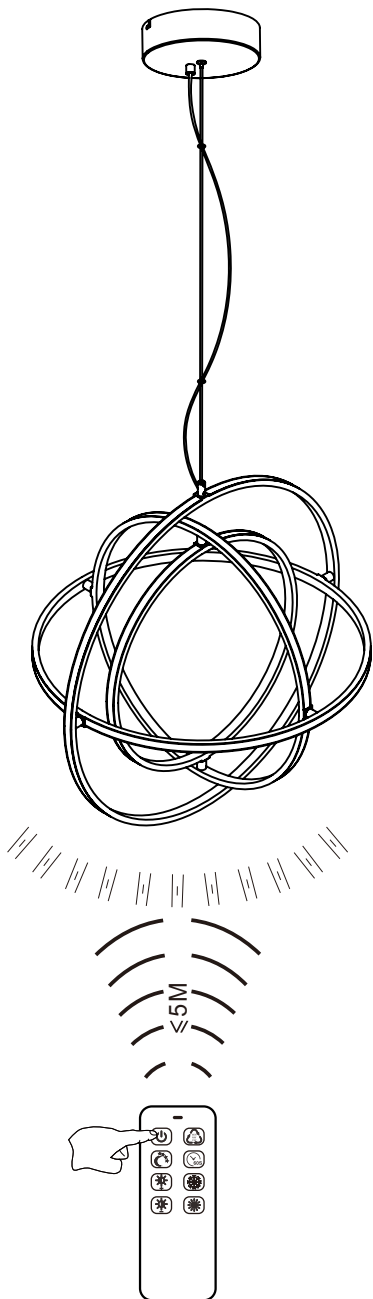

# GLOBO

LIGHTING

www.globo-lighting.com

68230-50

Frequency Bandwidth	Maximal radiation transmitting power
2400.0MHz-2483.5MHz	10dBm

- timer
- incl.
- dimmable
- colour fixing
- many light steps
- 440-2770lm output
- 3000 K - 6000 K
- night light
- 4000 K **3** 6000 K  
LIGHT STEPS  
3000 K
- memory function
- many steps

# Reset remote control

ON

2~3S

ON/OFF

6000K  
4000K  
3000K

Night Light

60s OFF

LM ↑