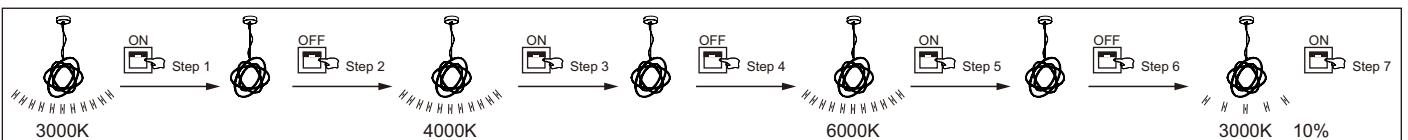

# GLOBO

LIGHTING

www.globo-lighting.com

68230-50

Frequency Bandwidth	Maximal radiation transmitting power
2400.0MHz-2483.5MHz	10dBm

- timer
- incl.
- dimmable
- colour fixing
- many light steps
- 440-2770lm output
- 3000 K - 6000 K
- night light
- 4000 K **3** 6000 K  
LIGHT STEPS  
3000 K
- memory function
- many steps