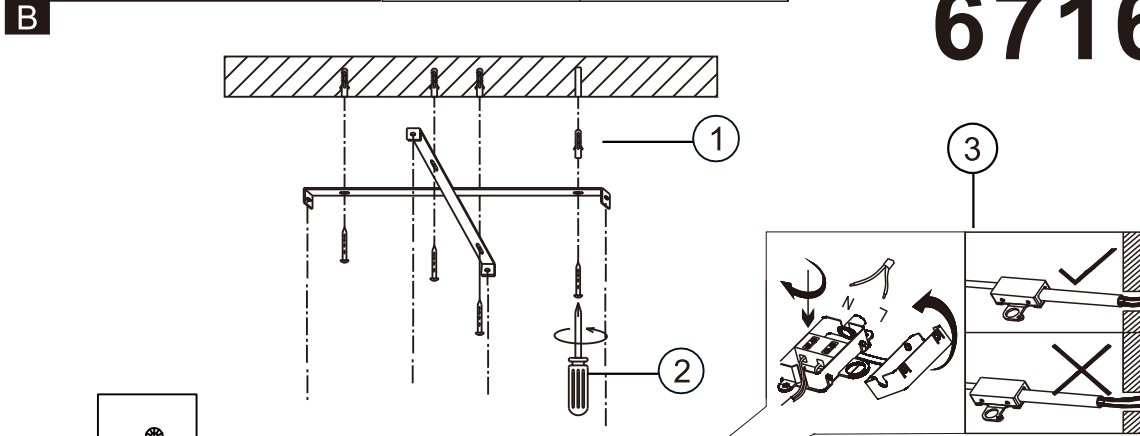

A

LED MAX 50W 35V
220-240V~ 50/60Hz

Frequency Bandwidth	Maximal radiation transmitting power
2410-2475MHz	-0.7dBm

GLOBO LIGHTING

www.globo-lighting.com

67162-50D

ON
LM ↑
6000K

OFF
LM ↓
2700K

Night light → 2700K
↑
6000K ← 4000K

Night light

- memory function
- 4000K 3 LIGHT STEPS 6000K 2700K
- 2700K-6000K
- night light
- dimnable
- colour fixing
- incl.
- many light steps
- many steps

GLOBO Handels GmbH
Gewerbestr. 3
A-9184 Sankt Peter
AUSTRIA