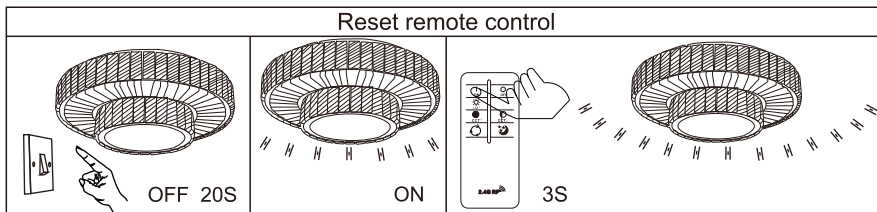

A

LED MAX 50W 35V
220-240V~ 50/60Hz

Frequency Bandwidth	Maximal radiation transmitting power
2410-2475MHz	-0.7dBm

GLOBO LIGHTING

www.globo-lighting.com

67162-50D

ON
LM ↑
6000K

OFF
LM ↓
2700K

Night light → 2700K
↑
6000K ← 4000K

Night light

- memory function
- 4000K 3 LIGHT STEPS 6000K 2700K
- 2700K-6000K
- night light
- dimnable
- colour fixing
- incl.
- many light steps
- many steps

GLOBO Handels GmbH
Gewerbestr. 3
A-9184 Sankt Peter
AUSTRIA