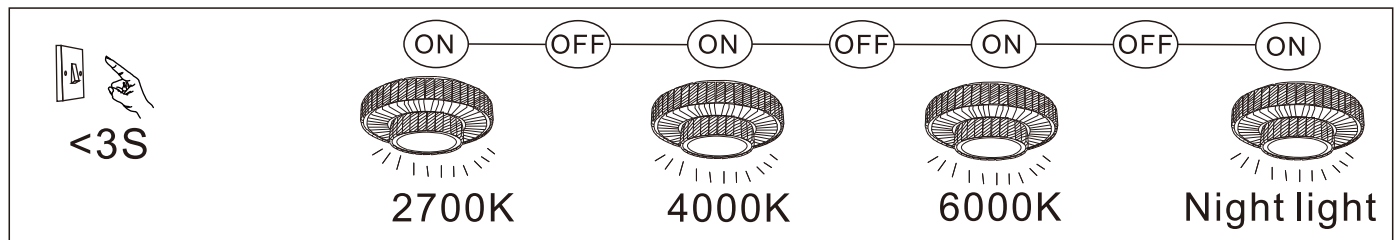

A

LED MAX 50W 35V
220-240V~ 50/60Hz

Frequency Bandwidth	Maximal radiation transmitting power
2410-2475MHz	-0.7dBm

GLOBO LIGHTING

www.globo-lighting.com

67162-50D

ON
LM ↑
6000K

OFF
LM ↓
2700K

Night light → 2700K
↑
6000K ← 4000K

Night light

- memory function
- 4000K 3 LIGHT STEPS 6000K 2700K
- 2700K-6000K
- night light
- dimnable
- colour fixing
- incl.
- many light steps
- many steps

GLOBO Handels GmbH
Gewerbestr. 3
A-9184 Sankt Peter
AUSTRIA