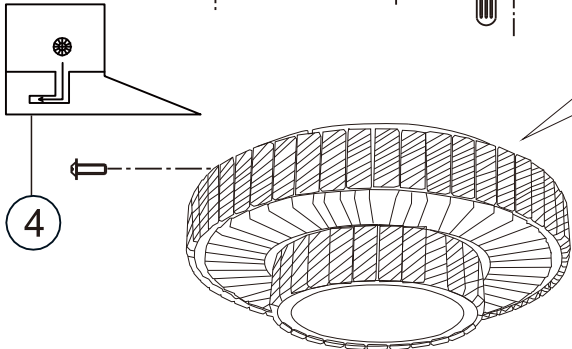

A

LED MAX 50W 35V
220-240V~ 50/60Hz

Frequency Bandwidth	Maximal radiation transmitting power
2410-2475MHz	-0.7dBm

GLOBO LIGHTING

www.globo-lighting.com

67162-50D

ON
LM ↑
6000K

OFF
LM ↓
2700K

Night light → 2700K
↑
6000K ← 4000K

Night light

- memory function
- 4000K 3 LIGHT STEPS 6000K 2700K
- 2700K-6000K
- night light
- dimnable
- colour fixing
- incl.
- many light steps
- many steps

GLOBO Handels GmbH
Gewerbestr. 3
A-9184 Sankt Peter
AUSTRIA