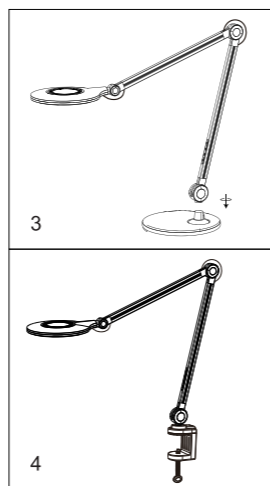

GLOBO

LIGHTING
www.globo-lighting.com

58421B
58421S

Version2

Version1 (1)

- 3 light steps 3000K 4000K 6500K
- touch on | off
- many light steps
- continuous touch dimmer
- colour fixing

GLOBO Handels GmbH Gewerbestrasse 3, A-9184 Sankt Peter, AUSTRIA