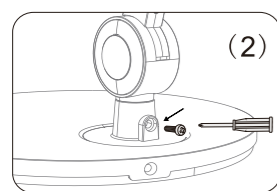

GLOBO

LIGHTING
www.globo-lighting.com

58421B
58421S

Version2

Version1 (1)

- 3 light steps 3000K 4000K 6500K
- touch on | off
- many light steps
- continuous touch dimmer
- colour fixing

GLOBO Handels GmbH Gewerbestrasse 3, A-9184 Sankt Peter, AUSTRIA