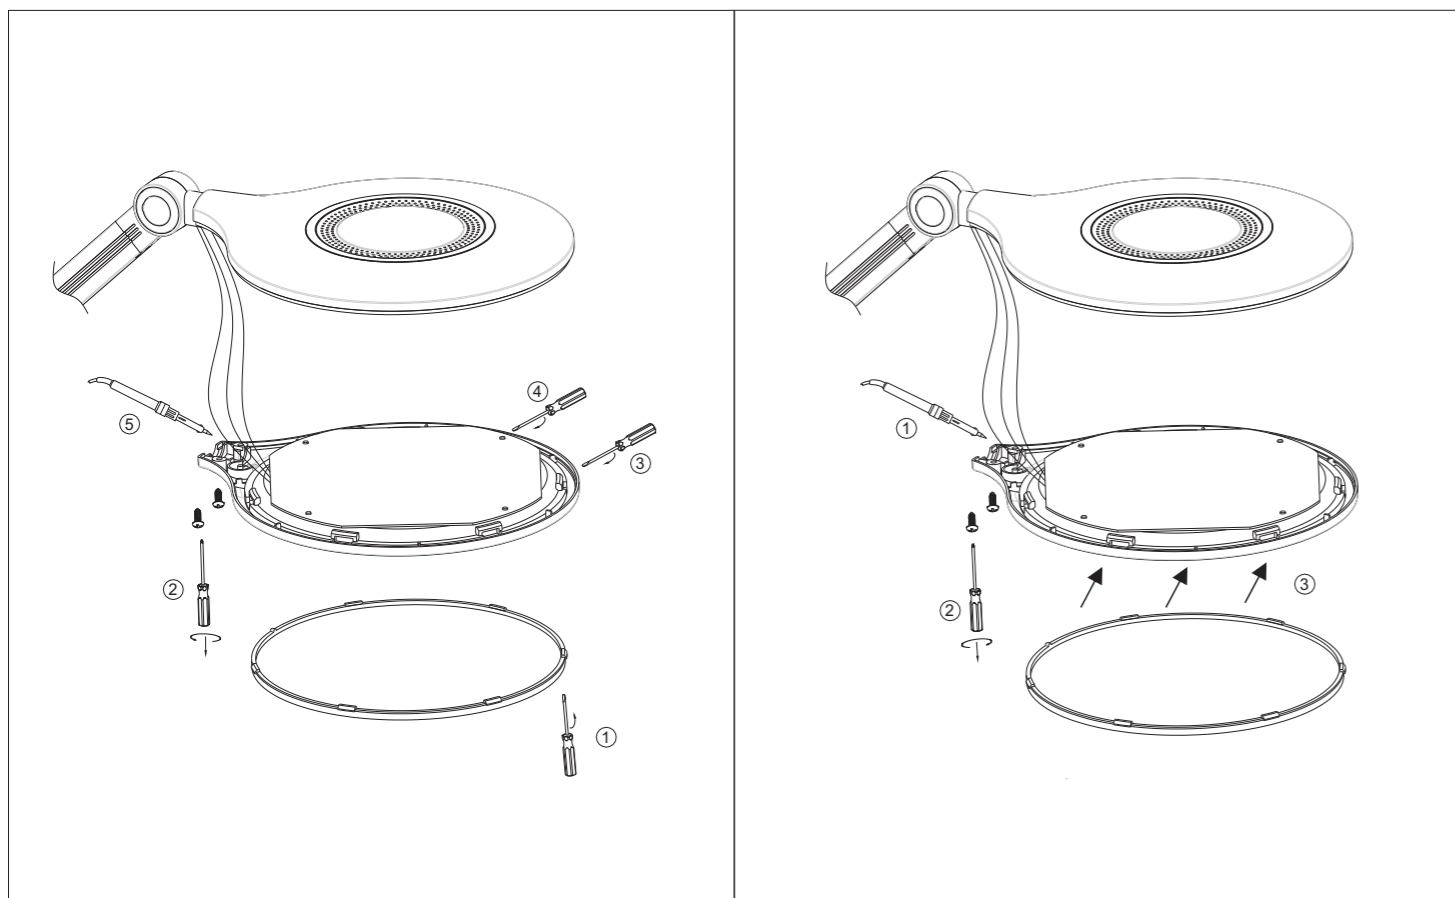

Anleitung zum Auswechseln der LEDs / Instruction how to change the LEDs