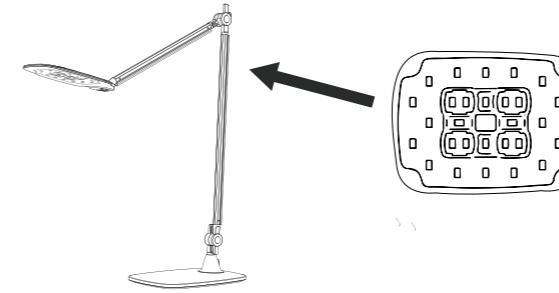

- continuous touch dimmer
- many light steps
- colour fixing
- 3000K 3 light steps 500K 6500K
- sensor on | off

GLOBO Handels GmbH Gewerbestrasse 3, A-9184 Sankt Peter, AUSTRIA

Lichtquelle/Light source: