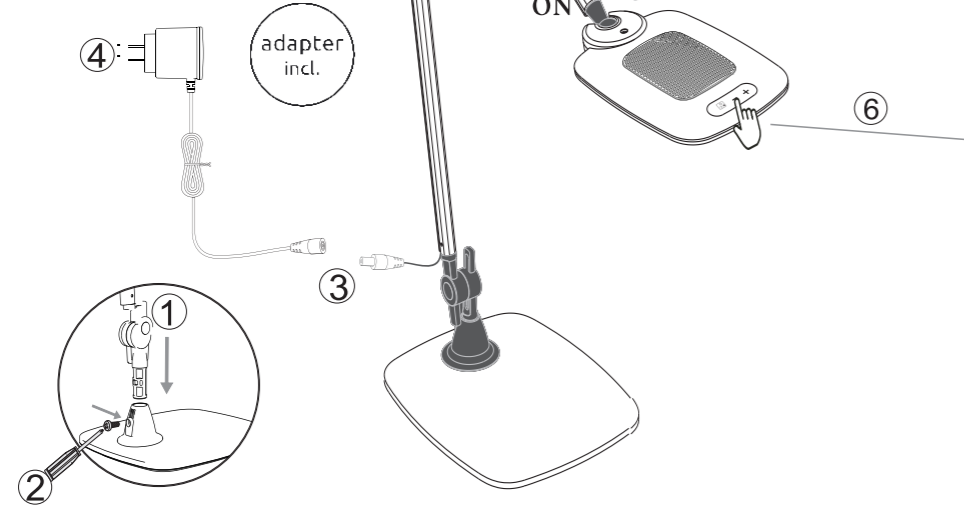

- continuous touch dimmer
- many light steps
- colour fixing
- 3000K 3 light steps 500K 6500K
- sensor on | off

GLOBO Handels GmbH Gewerbestrasse 3, A-9184 Sankt Peter, AUSTRIA

Lichtquelle/Light source: