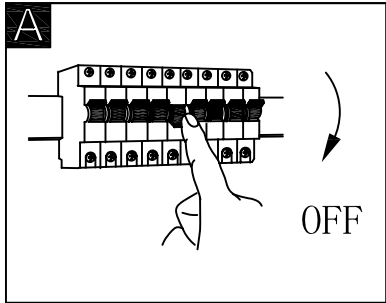

sensor timer 

dimmable 

GLOBO

LIGHTING

www.globo-lighting.com

54351-2RGB

<https://www.youtube.com/watch?v=Izjs2c2PP4&feature=youtu.be>

B