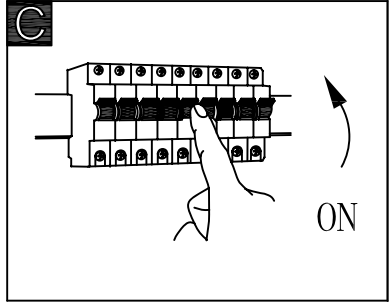

sensor timer

dimmable

GLOBO

LIGHTING

www.globo-lighting.com

54351-2RGB

<https://www.youtube.com/watch?v=Izjs2c2PP4&feature=youtu.be>

B

incl.

GLOBO Handels GmbH
St. Peter 38
A-9184 St. Jakob / Rosental