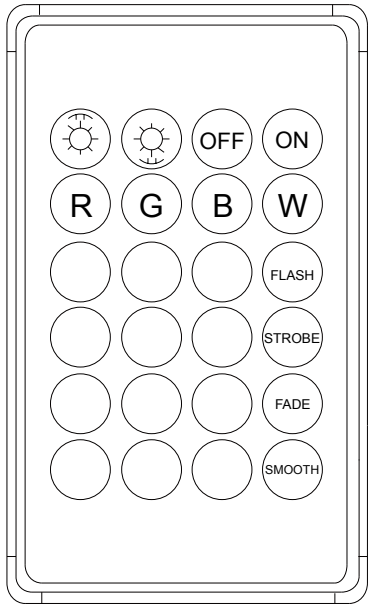

sensor timer

dimmable

GLOBO

LIGHTING

www.globo-lighting.com

54351-2RGB

<https://www.youtube.com/watch?v=Izjs2c2PP4&feature=youtu.be>

B

incl.

GLOBO Handels GmbH
St. Peter 38
A-9184 St. Jakob / Rosental