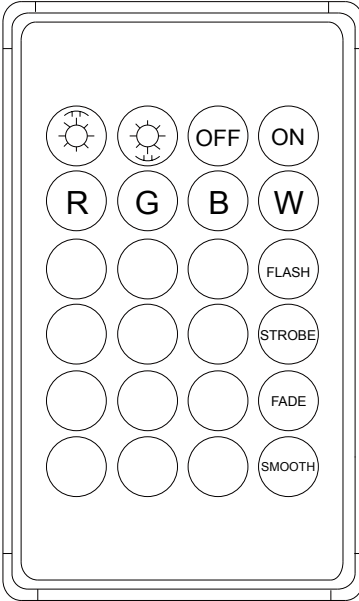

incl.

CE

RGB
COLOUR
CHANGE

RGB
COLOUR
FIXING