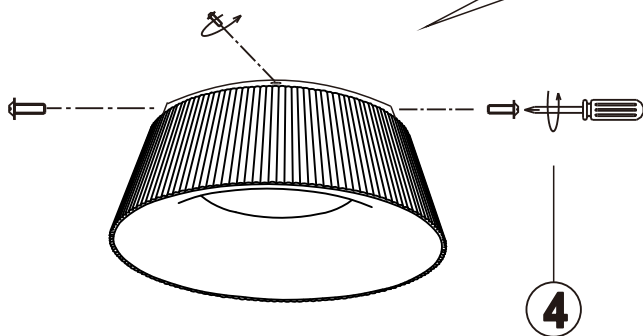

GLOBO

LIGHTING

www.globo-lighting.com

48801A-45

- memory function
- 4000K - 6000K LIGHT STEPS 3000K
- many light steps
- 3000K - 6000K
- night light
- colour fixing
- incl. remote control
- dimmable
- many steps

ON
LM ↑
6000K

OFF
LM ↓
3000K

Night light

3000K ← 4000K → 6000K

Night light → 3000K

Frequency Bandwidth	Maximal radiation transmitting power
2527MHz	3.12dBm

GLOBO Handels GmbH
Gewerbestr. 3
A-9184 Sankt Peter
AUSTRIA