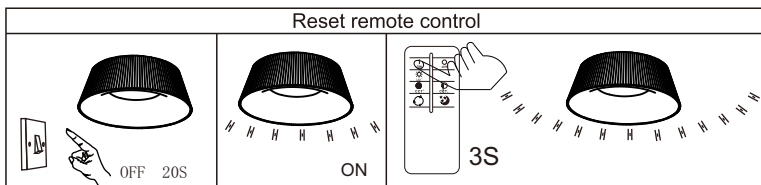

- memory function
- 4000K - 6000K LIGHT STEPS 3000K
- many light steps
- 3000K - 6000K
- night light
- colour fixing
- incl. remote control
- dimmable
- many steps

ON
LM ↑
6000K

OFF
LM ↓
3000K

Night light

3000K ← 4000K → 6000K

Night light → 3000K