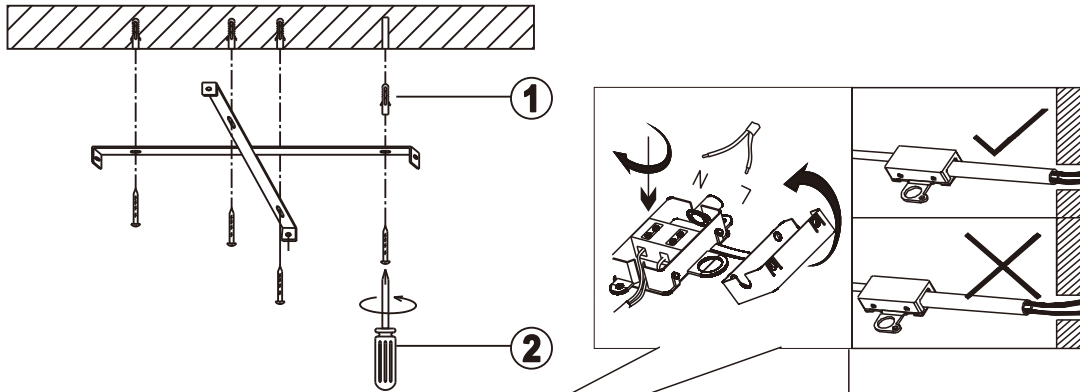

GLOBO

LIGHTING

www.globo-lighting.com

48801A-45

- memory function
- 4000K - 6000K LIGHT STEPS 3000K
- many light steps
- 3000K - 6000K
- night light
- colour fixing
- incl. remote control
- dimmable
- many steps