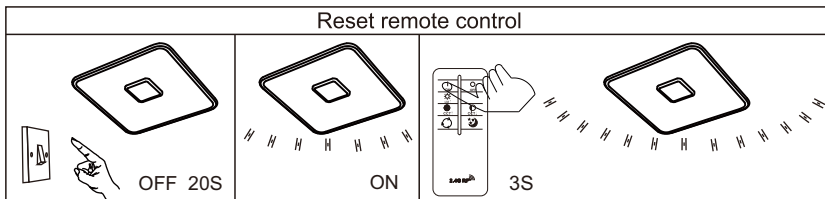

GLOBO Handels GmbH
Gewerbestr. 3
A-9184 Sankt Peter
AUSTRIA