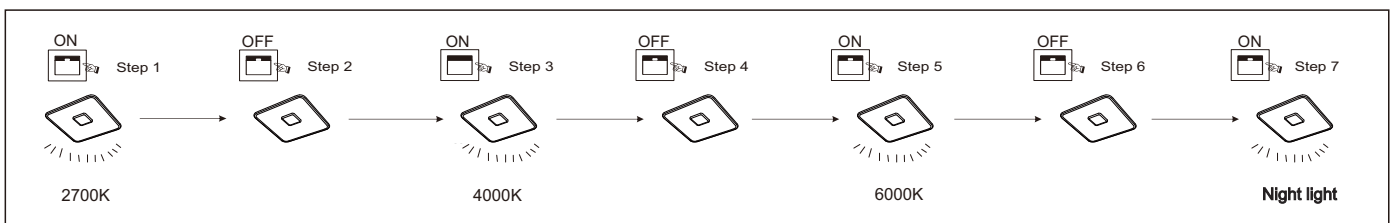

GLOBO Handels GmbH
Gewerbestr. 3
A-9184 Sankt Peter
AUSTRIA