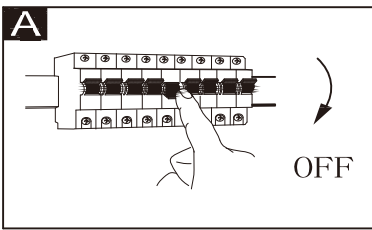

## 48445-46

B

**ON**  
LM ↑  
6000K

**OFF**  
LM ↓  
2700K

Night light → 2700K  
6000K ← 4000K

- memory function
- 4000K 3 LIGHT STEPS 6000K 2700K
- 2700K-6000K
- night light
- dimmable
- colour fixing
- incl.
- many light steps
- many steps