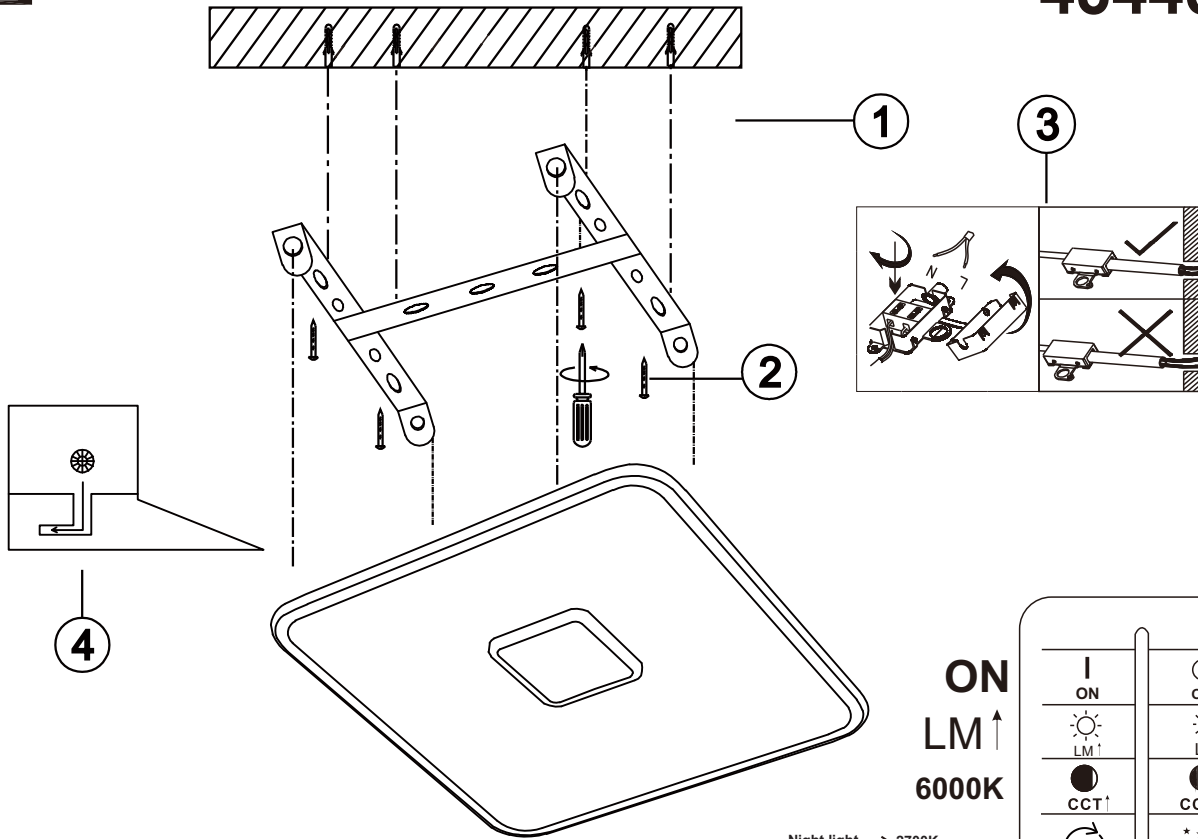

## 48445-46

B

**ON**  
LM ↑  
6000K

**OFF**  
LM ↓  
2700K

Night light → 2700K  
6000K ← 4000K

- memory function
- 4000K 3 LIGHT STEPS 6000K 2700K
- 2700K-6000K
- night light
- dimmable
- colour fixing
- incl.
- many light steps
- many steps