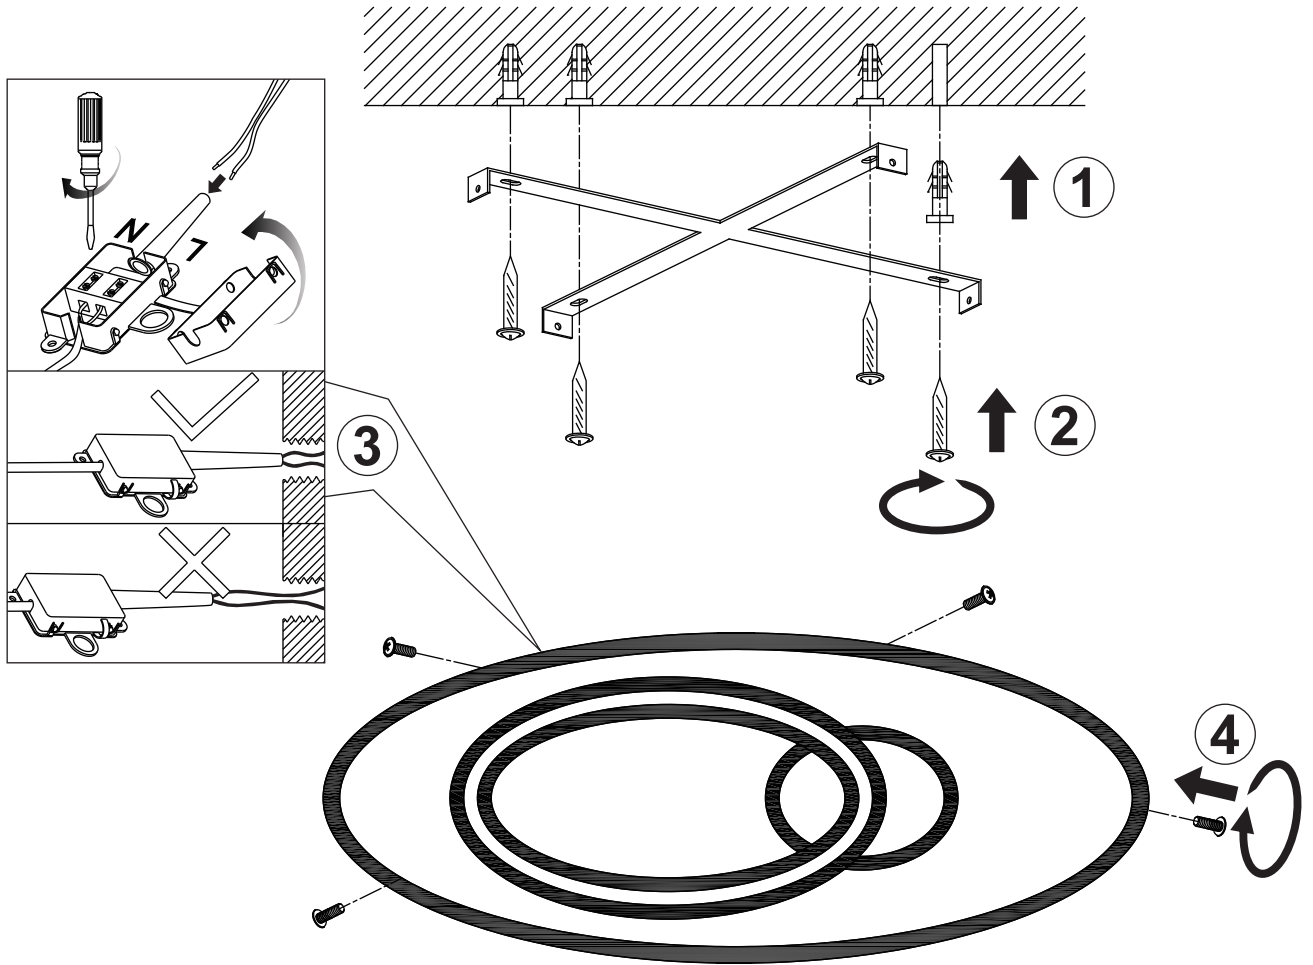

B

48436-36
48436-50

GLOBO
LIGHTING
www.globo-lighting.com

- incl.
- 4500 K 3 LIGHT STEPS 6000 K 3000 K
- dimmable
- 3000 K - 6000 K
- night light
- many steps
- colour fixing
- memory function
- many light steps