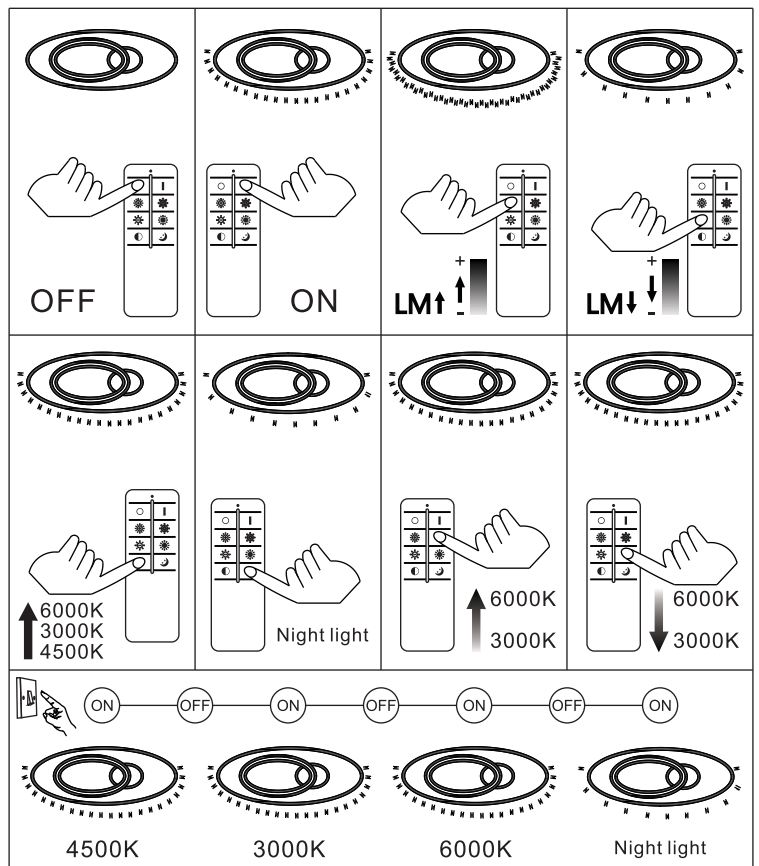

B

48436-36
48436-50

GLOBO
LIGHTING
www.globo-lighting.com

- incl.
- 4500 K 3 LIGHT STEPS 6000 K 3000 K
- dimmable
- 3000 K - 6000 K
- night light
- many steps
- colour fixing
- memory function
- many light steps