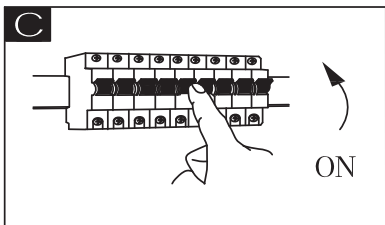

B

48436-36
48436-50

GLOBO
LIGHTING
www.globo-lighting.com

- incl.
- 4500 K 3 LIGHT STEPS 6000 K 3000 K
- dimmable
- 3000 K - 6000 K
- night light
- many steps
- colour fixing
- memory function
- many light steps