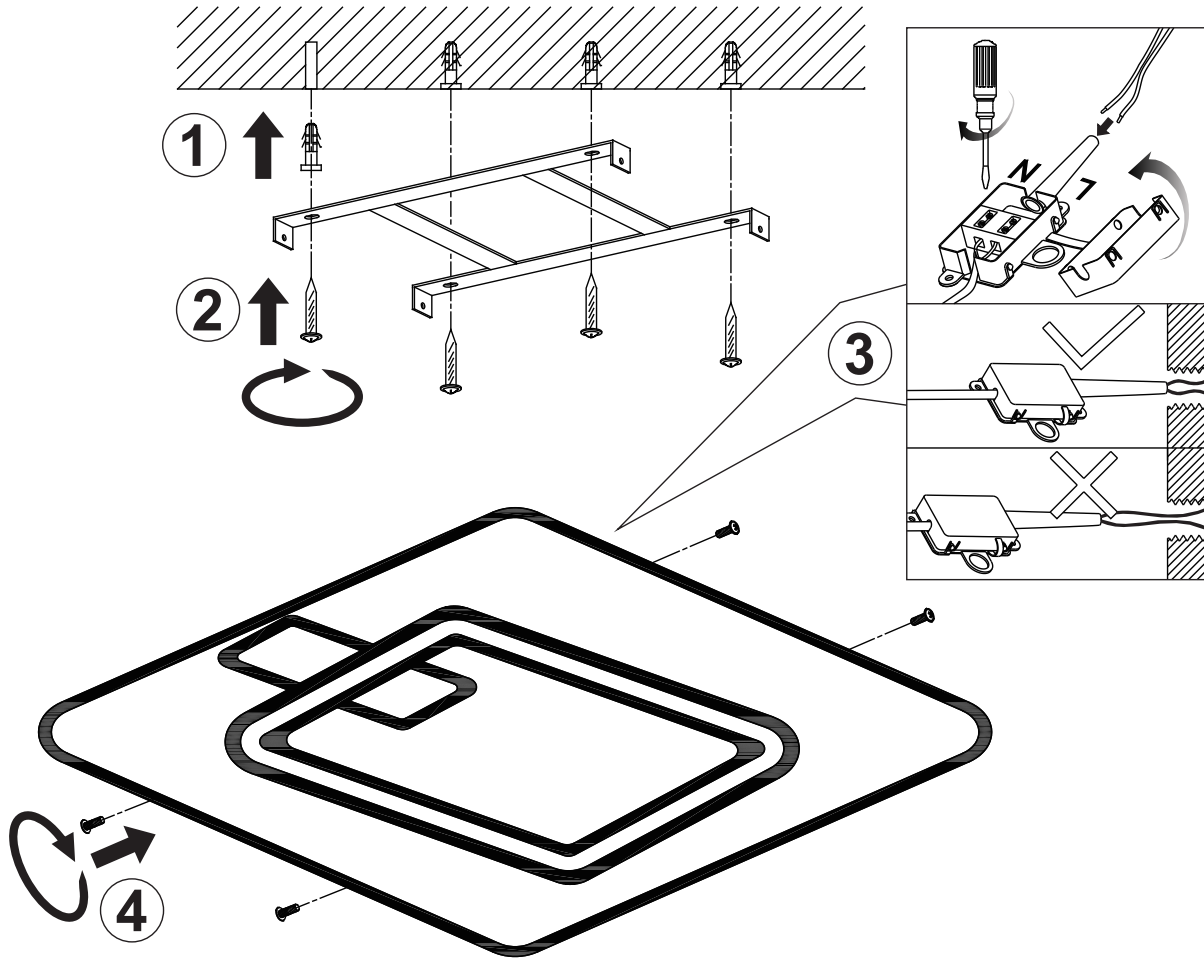

48435-50

GLOBO

LIGHTING

www.globo-lighting.com

B

- incl.
- 4500 K 3 LIGHT STEPS 6000 K 3000 K
- dimmable
- 3000 K - 6000 K
- night light
- many steps
- colour fixing
- memory function
- many light steps

GLOBO Handels GmbH
 Gewerbestrasse 3
 A-9184 Sankt Peter Austria