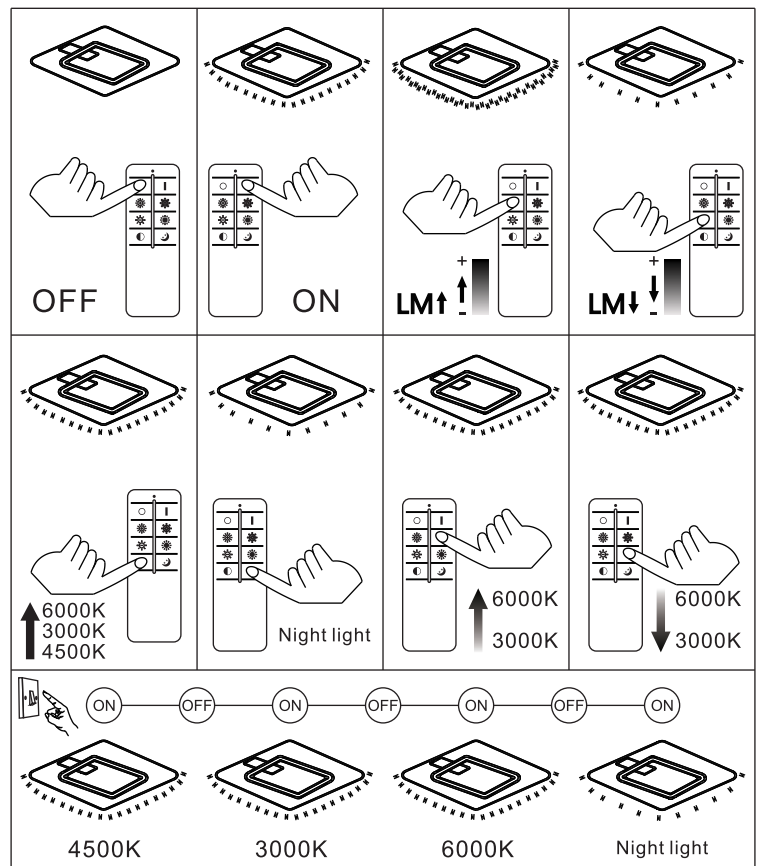

48435-50

GLOBO

LIGHTING

www.globo-lighting.com

B

- incl.
- 4500 K 3 LIGHT STEPS 6000 K 3000 K
- dimmable
- 3000 K - 6000 K
- night light
- many steps
- colour fixing
- memory function
- many light steps

GLOBO Handels GmbH
 Gewerbestrasse 3
 A-9184 Sankt Peter Austria