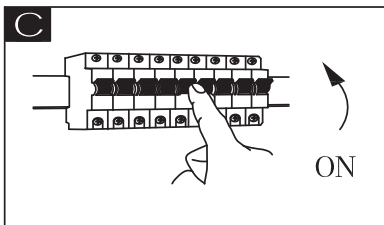

48435-50

GLOBO

LIGHTING

www.globo-lighting.com

B

- incl.
- 4500 K 3 LIGHT STEPS 6000 K 3000 K
- dimmable
- 3000 K - 6000 K
- night light
- many steps
- colour fixing
- memory function
- many light steps

GLOBO Handels GmbH
 Gewerbestrasse 3
 A-9184 Sankt Peter Austria