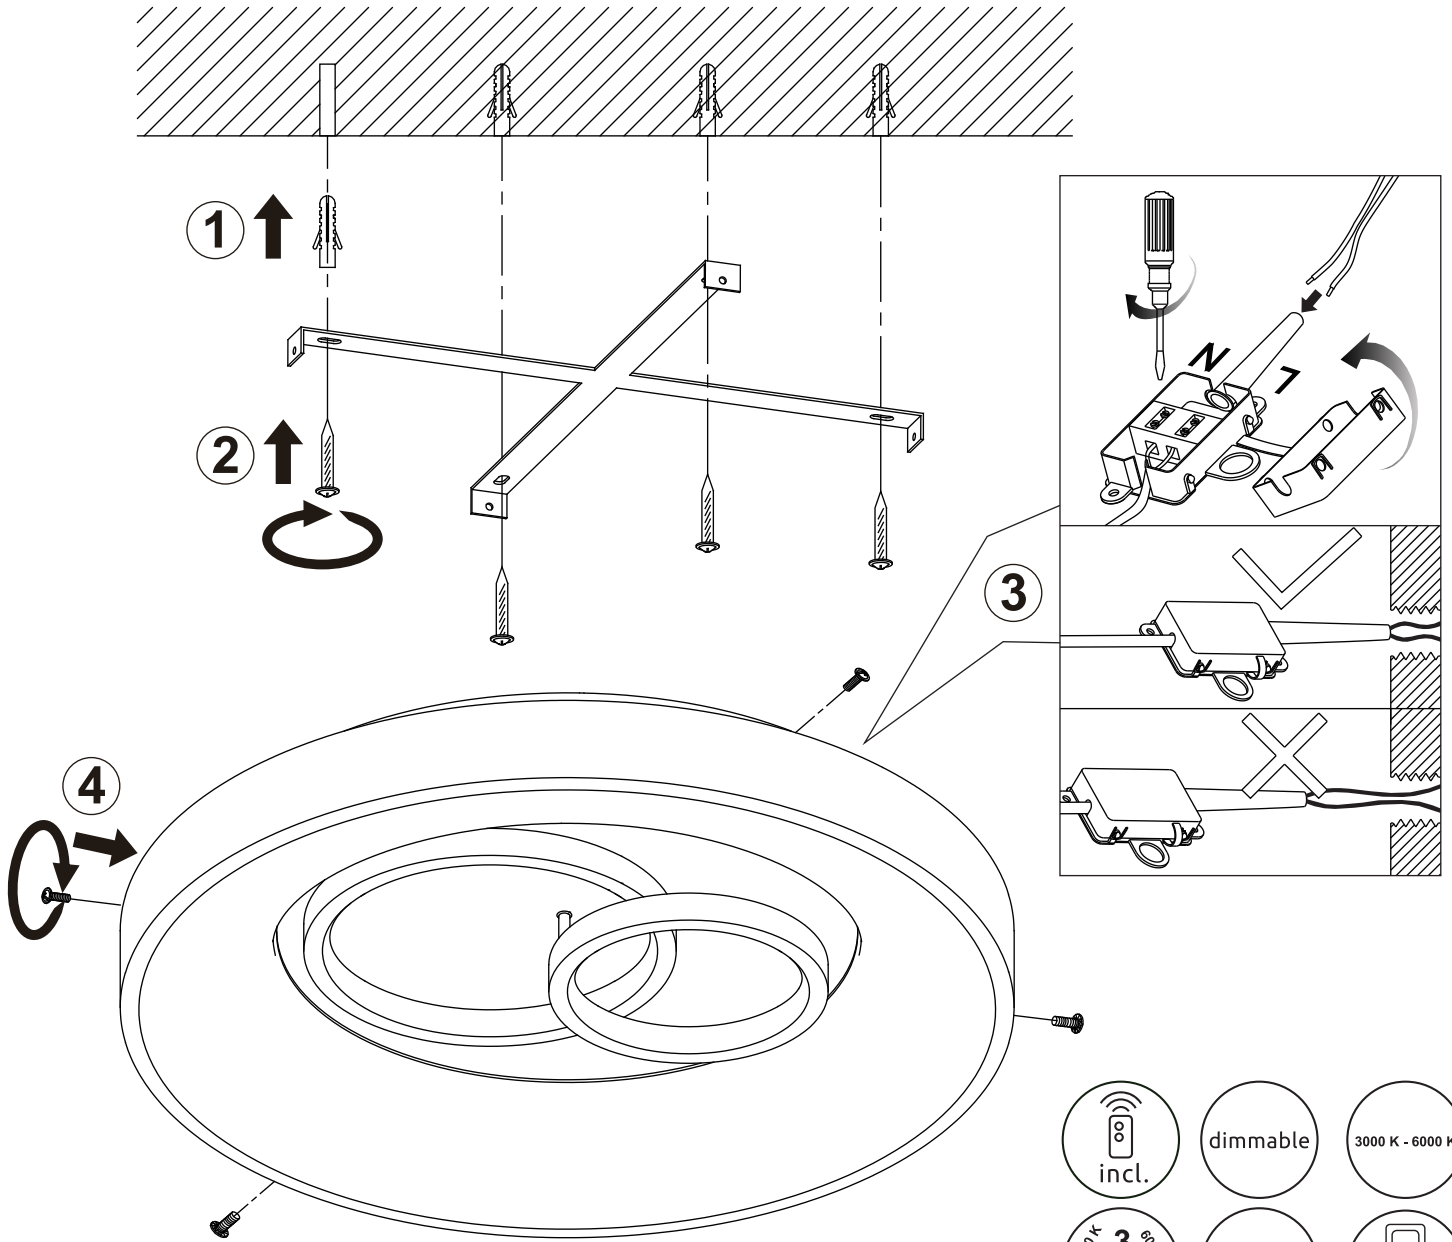

| | |
|---------------------|--------------------------------------|
| Frequency Bandwidth | Maximal radiation Transmitting power |
| 2403MHz-2476MHz | 10dBm |

GLOBO
LIGHTING
www.globo-lighting.com

48416-50R

B

- incl.
- dimmable
- 3000 K - 6000 K
- 4500 K 3 LIGHT STEPS 3000 K 6000 K
- colour fixing
- many steps
- many light steps
- night light
- memory function

GLOBO Handels GmbH
Gewerbestr. 3
A-9184 Sankt Peter Austria