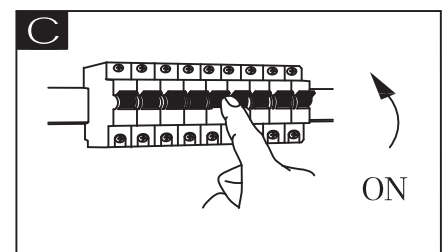

| | |
|---------------------|--------------------------------------|
| Frequency Bandwidth | Maximal radiation Transmitting power |
| 2403MHz-2476MHz | 10dBm |

GLOBO
LIGHTING
www.globo-lighting.com

48416-50R

B

- incl.
- dimmable
- 3000 K - 6000 K
- 4500 K 3 LIGHT STEPS 3000 K 6000 K
- colour fixing
- many steps
- many light steps
- night light
- memory function

GLOBO Handels GmbH
Gewerbestr. 3
A-9184 Sankt Peter Austria