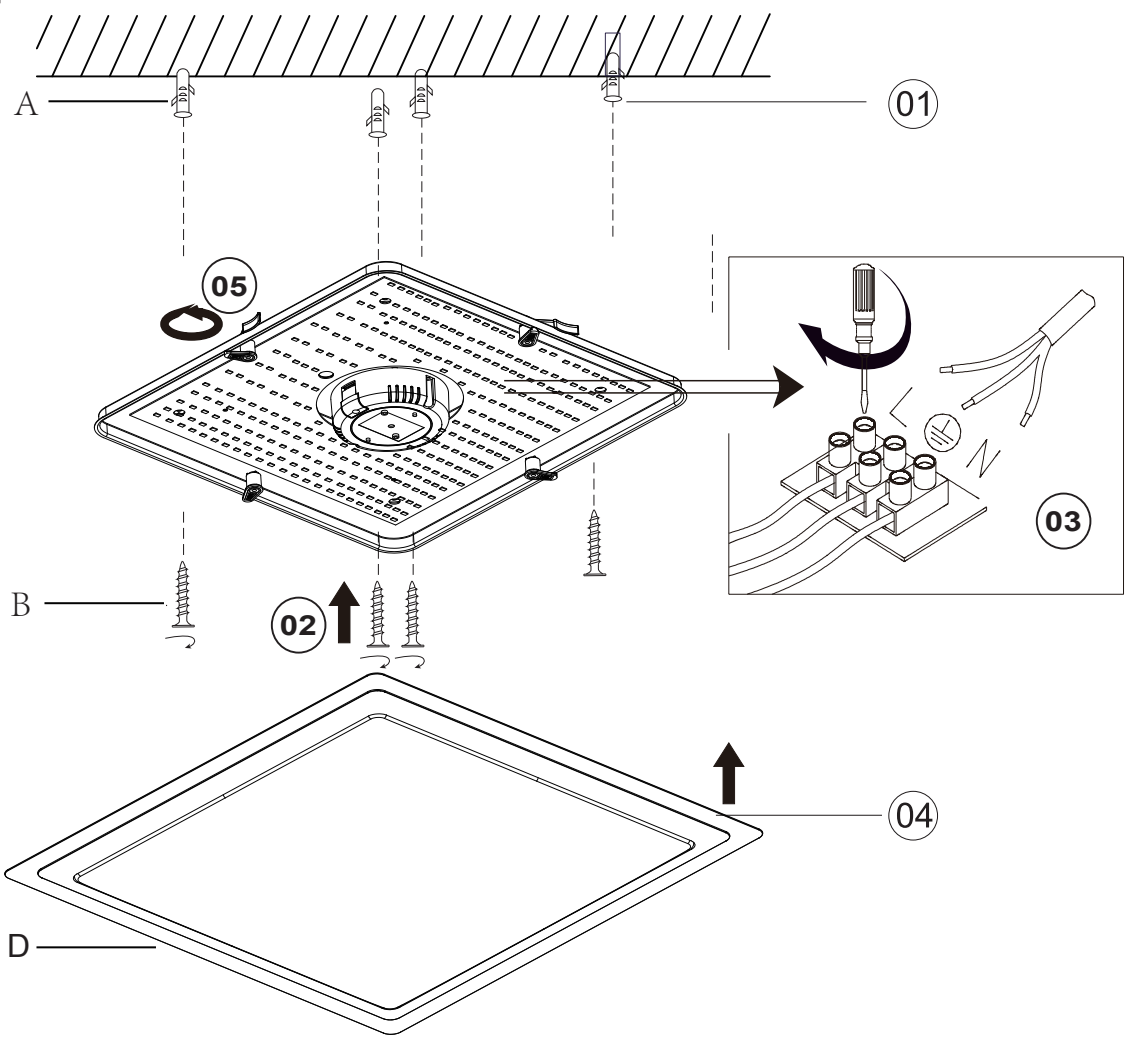

# GLOBO

LIGHTING

www.globo-lighting.com

48380-48

**B**

- 320-3200lm output
- many light steps
- dimmable
- colour fixing
- night light
- memory function
- 4200 K 3 LIGHT STEPS 3000 K
- 6000 K 3000 K - 6000 K
- many steps
- incl.

D — = 2 x AAA 1.5V battery incl

**GLOBO Handels GmbH**  
**Gewerbestr. 3**  
**A-9184 Sankt Peter**

Frequency Bandwidth	Maximal radiation transmitting power
2405M Hz - 2475M Hz	6dBm