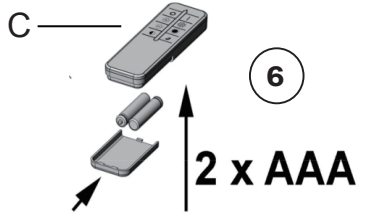

# GLOBO

LIGHTING

www.globo-lighting.com

48380-48

**B**

- 320-3200lm output
- many light steps
- dimmable
- colour fixing
- night light
- memory function
- 4200 K 3 LIGHT STEPS 3000 K
- 6000 K 3000 K - 6000 K
- many steps
- incl.

D — = 2 x AAA 1.5V battery incl

**GLOBO Handels GmbH**  
**Gewerbestr. 3**  
**A-9184 Sankt Peter**

Frequency Bandwidth	Maximal radiation transmitting power
2405M Hz - 2475M Hz	6dBm