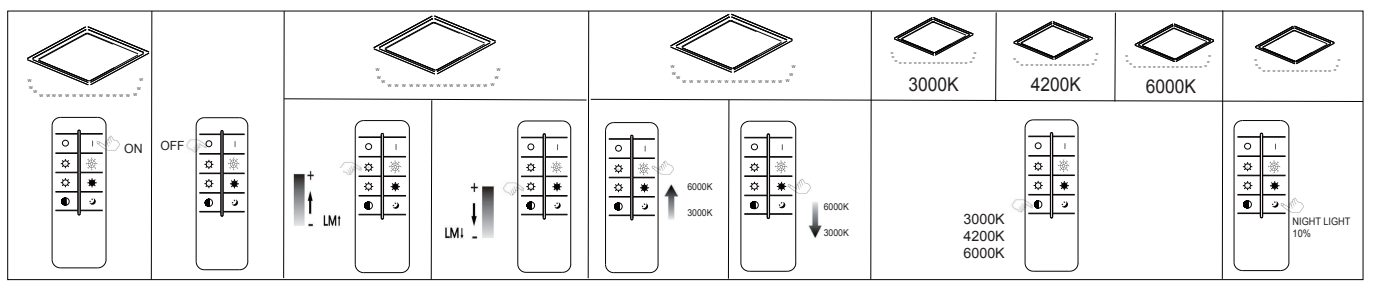

# GLOBO

LIGHTING

www.globo-lighting.com

48380-48

**B**

- 320-3200lm output
- many light steps
- dimmable
- colour fixing
- night light
- memory function
- 4200 K 3 LIGHT STEPS 3000 K
- 6000 K 3000 K - 6000 K
- many steps
- incl.