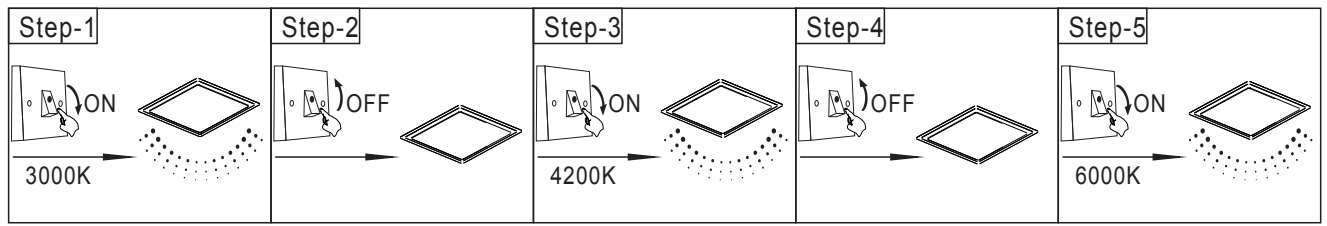

# GLOBO

LIGHTING

www.globo-lighting.com

48380-48

**B**

- 320-3200lm output
- many light steps
- dimmable
- colour fixing
- night light
- memory function
- 4200 K 3 LIGHT STEPS 3000 K
- 6000 K 3000 K - 6000 K
- many steps
- incl.

D — = 2 x AAA 1.5V battery incl

**GLOBO Handels GmbH**  
**Gewerbestr. 3**  
**A-9184 Sankt Peter**

Frequency Bandwidth	Maximal radiation transmitting power
2405M Hz - 2475M Hz	6dBm