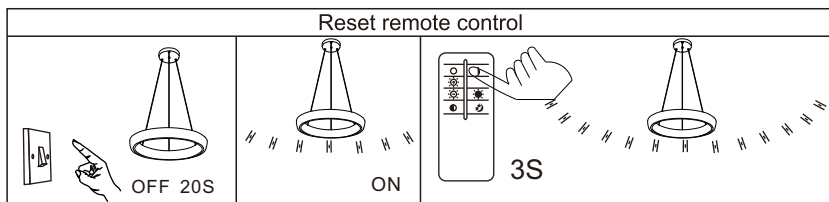

GLOBO Handels GmbH
Gewerbestrasse 3
A-9184 Sankt Peter