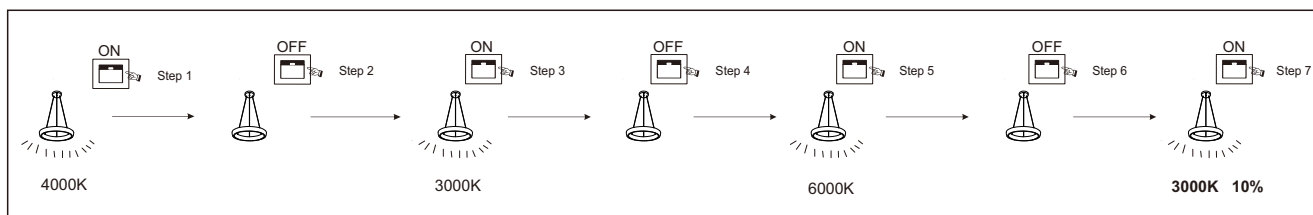

GLOBO Handels GmbH
Gewerbestrasse 3
A-9184 Sankt Peter