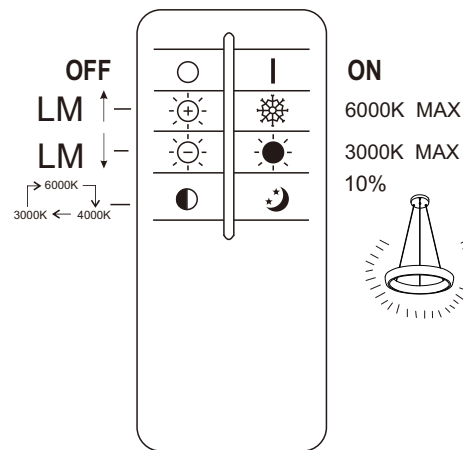

GLOBO Handels GmbH
Gewerbestrasse 3
A-9184 Sankt Peter