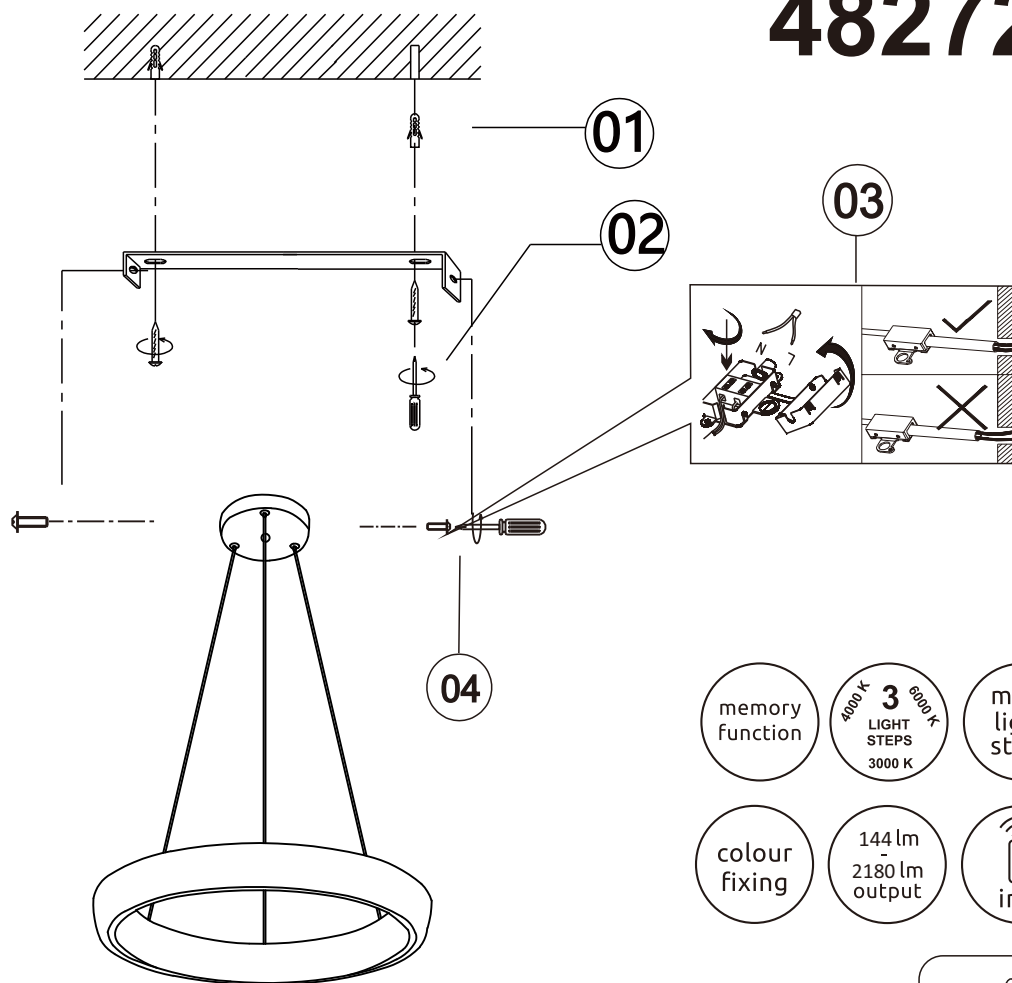

GLOBO

LIGHTING

www.globo-lighting.com

48272H-36

- memory function
- 4000 K - 3 LIGHT STEPS - 6000 K
- many light steps
- 3000 K - 6000 K
- night light
- colour fixing
- 144 lm - 2180 lm output
- incl. (remote control icon)
- dimmable
- many steps

Frequency Bandwidth	Maximal radiation transmitting power
2403MHz-2476MHz	6dBm

GLOBO Handels GmbH
 Gewerbestrasse 3
 A-9184 Sankt Peter