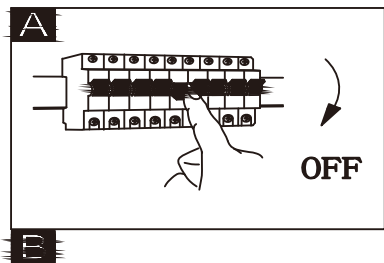

GLOBO

LIGHTING

www.globo-lighting.com

48272H-36

- memory function
- 4000 K - 3 LIGHT STEPS - 6000 K
- many light steps
- 3000 K - 6000 K
- night light
- colour fixing
- 144 lm - 2180 lm output
- incl. (remote control icon)
- dimmable
- many steps