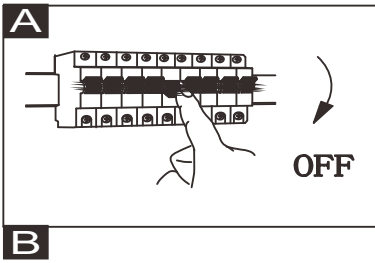

## 48133-44

- memory function
- 4000 K 3 LIGHT STEPS 6000 K 2700 K
- many light steps
- 2700K-6000K
- night light
- colour fixing
- incl.
- dimmable
- many steps

Frequency Bandwidth	Maximal radiation transmitting power
2410MHz-2475MHz	-0.7dBm