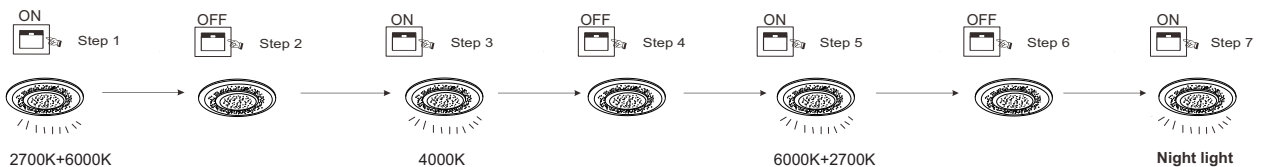

## 48133-44

- memory function
- 4000 K 3 LIGHT STEPS 6000 K 2700 K
- many light steps
- 2700K-6000K
- night light
- colour fixing
- incl.
- dimmable
- many steps

Frequency Bandwidth	Maximal radiation transmitting power
2410MHz-2475MHz	-0.7dBm