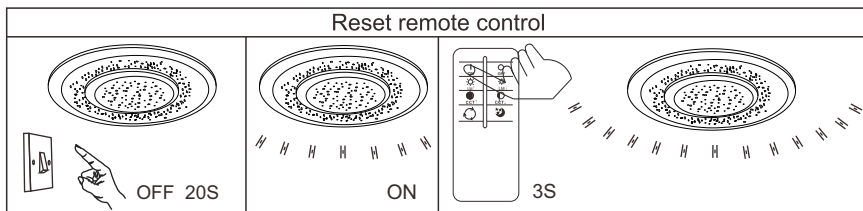

## 48133-44

- memory function
- 4000 K 3 LIGHT STEPS 6000 K 2700 K
- many light steps
- 2700K-6000K
- night light
- colour fixing
- incl.
- dimmable
- many steps

Frequency Bandwidth	Maximal radiation transmitting power
2410MHz-2475MHz	-0.7dBm