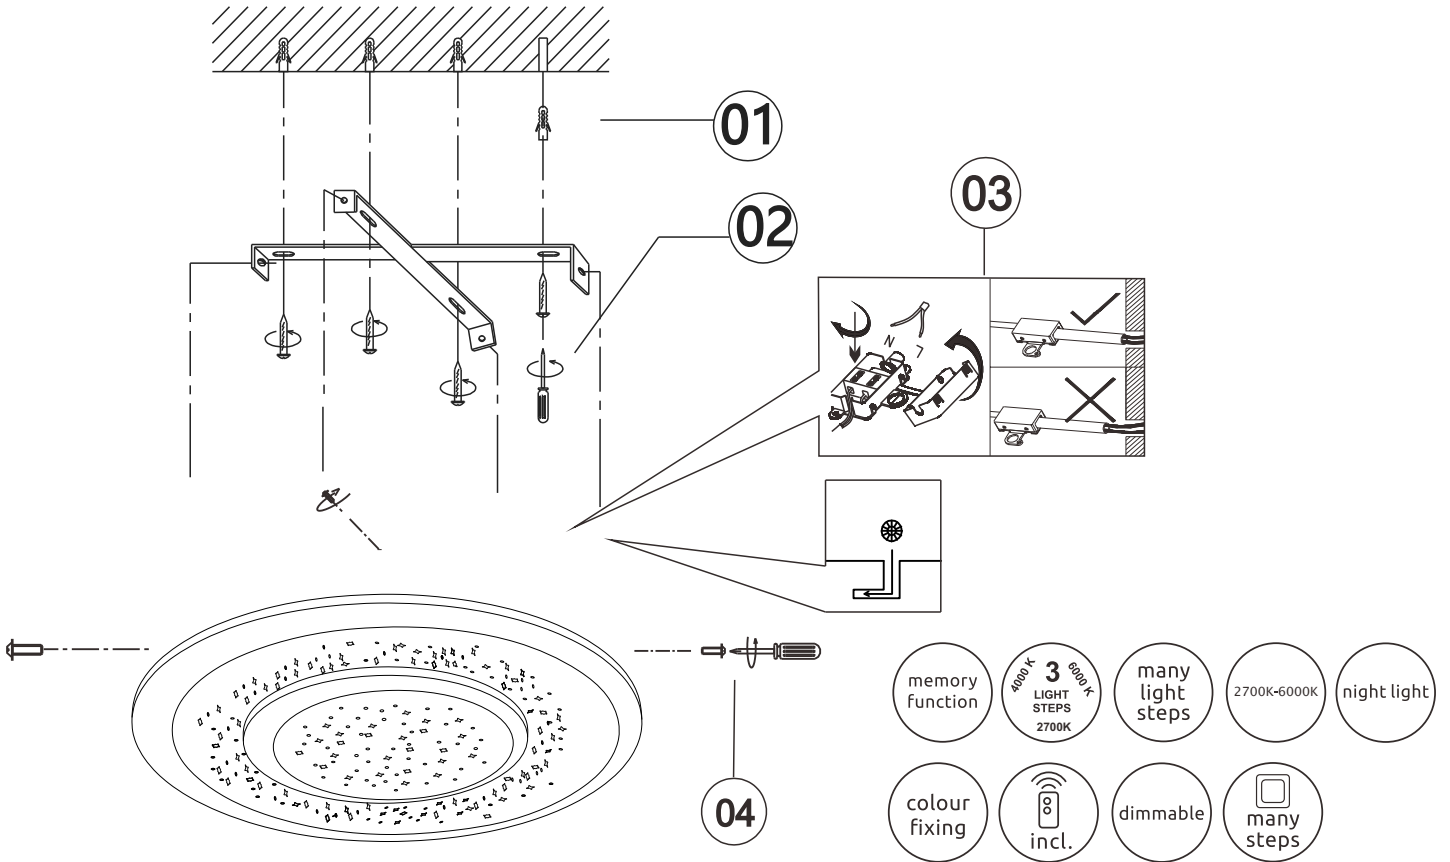

## 48133-44

- memory function
- 4000 K 3 LIGHT STEPS 6000 K 2700 K
- many light steps
- 2700K-6000K
- night light
- colour fixing
- incl.
- dimmable
- many steps

Frequency Bandwidth	Maximal radiation transmitting power
2410MHz-2475MHz	-0.7dBm