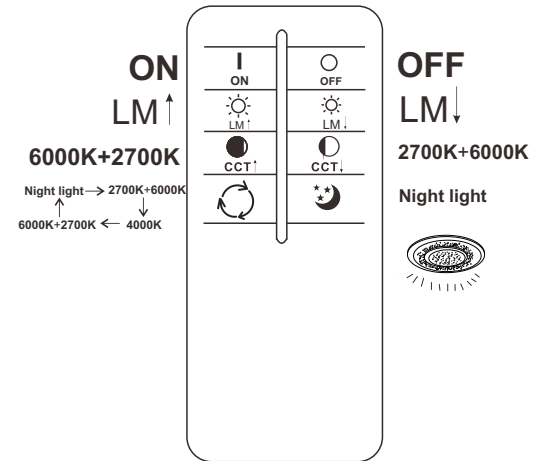

## 48133-44

- memory function
- 4000 K 3 LIGHT STEPS 6000 K 2700 K
- many light steps
- 2700K-6000K
- night light
- colour fixing
- incl.
- dimmable
- many steps

Frequency Bandwidth	Maximal radiation transmitting power
2410MHz-2475MHz	-0.7dBm