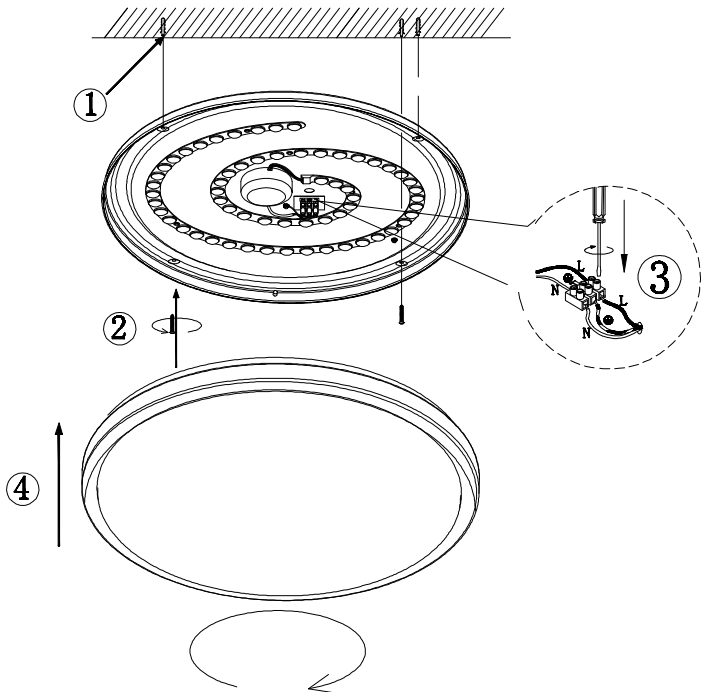

B

- LED
- 2700K 6500K
- incl.
- many steps
- many light steps
- colour fixing
- 3 light steps (2700K, 4200K, 6500K)
- night light
- dimmable
- memory function
- timer

Battery: 2 x AAA 1.5V

GLOBO Handels GmbH
 Gewerbestrasse 3
 A-9184 Sankt Peter AUSTRIA
 www.globo-lighting.com