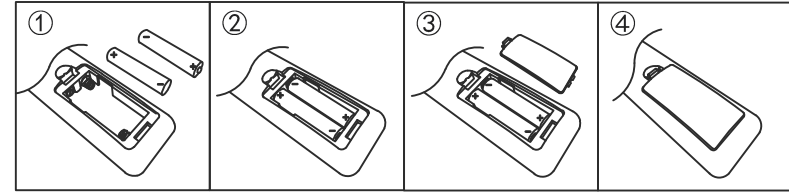

B

- LED
- 2700K 6500K
- incl.
- many steps
- many light steps
- colour fixing
- 3 light steps (2700K, 4200K, 6500K)
- night light
- dimmable
- memory function
- timer

Battery: 2 x AAA 1.5V

GLOBO Handels GmbH
 Gewerbestrasse 3
 A-9184 Sankt Peter AUSTRIA
 www.globo-lighting.com