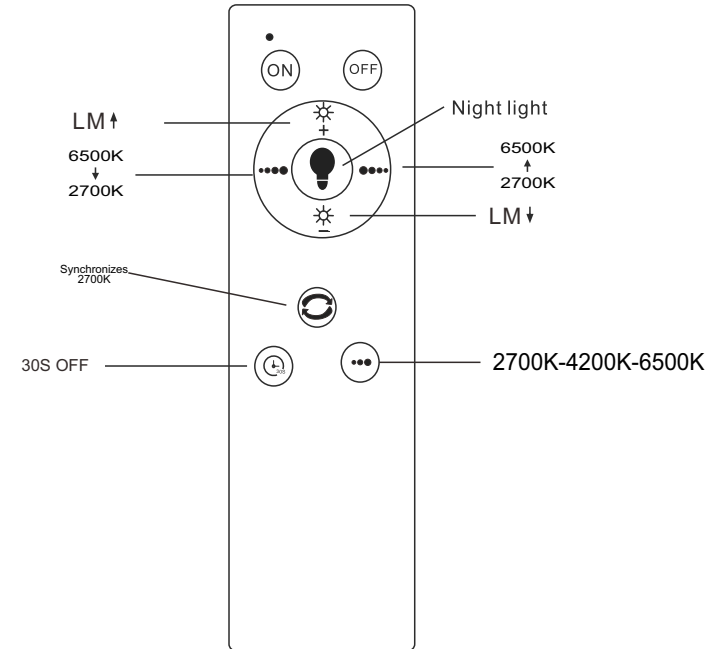

B

- LED
- 2700K 6500K
- incl.
- many steps
- many light steps
- colour fixing
- 3 light steps (2700K, 4200K, 6500K)
- night light
- dimmable
- memory function
- timer

Battery: 2 x AAA 1.5V

GLOBO Handels GmbH
 Gewerbestrasse 3
 A-9184 Sankt Peter AUSTRIA
 www.globo-lighting.com