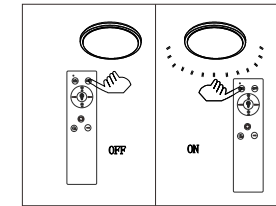

B

- LED
- 2700K 6500K
- incl.
- many steps
- many light steps
- colour fixing
- 3 light steps (2700K, 4200K, 6500K)
- night light
- dimmable
- memory function
- timer

Battery: 2 x AAA 1.5V

GLOBO Handels GmbH
 Gewerbestrasse 3
 A-9184 Sankt Peter AUSTRIA
 www.globo-lighting.com