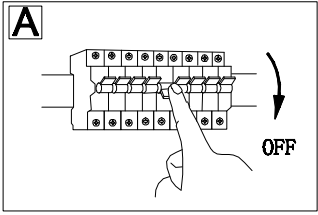

GLOBO

LIGHTING

www.globo-lighting.com

B