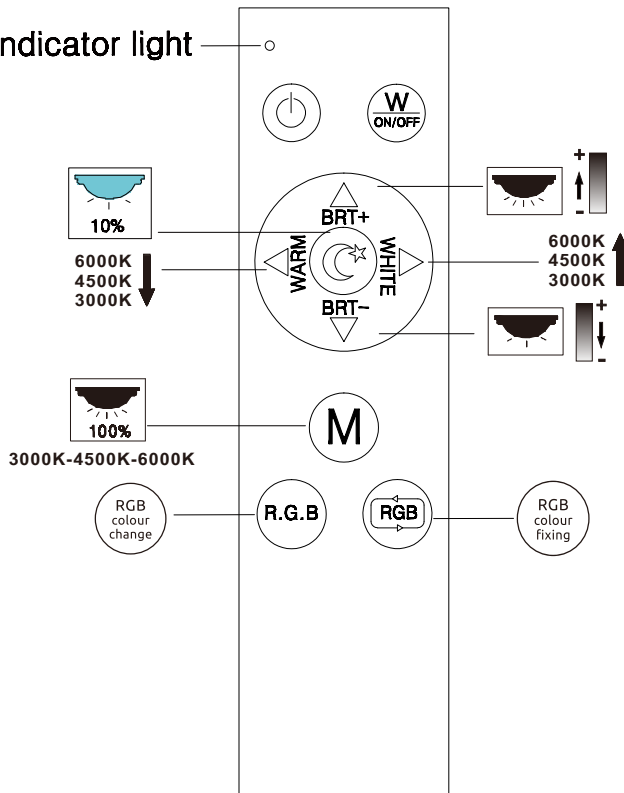

# GLOBO

LIGHTING

www.globo-lighting.com

B

1

2

3

41755-36  
41755-36B  
41755-36W  
41755-48  
41755-48B  
41755-48W

4

Indicator light

Frequency Bandwidth	Maximal radiation transmitting power
2400MHz-2483.5MHz	12dBm

Battery: 2\*AAA(incl.)

GLOBO Handels GmbH  
Gwerbestrasse 3  
A-9184 Sankt Peter  
Austria