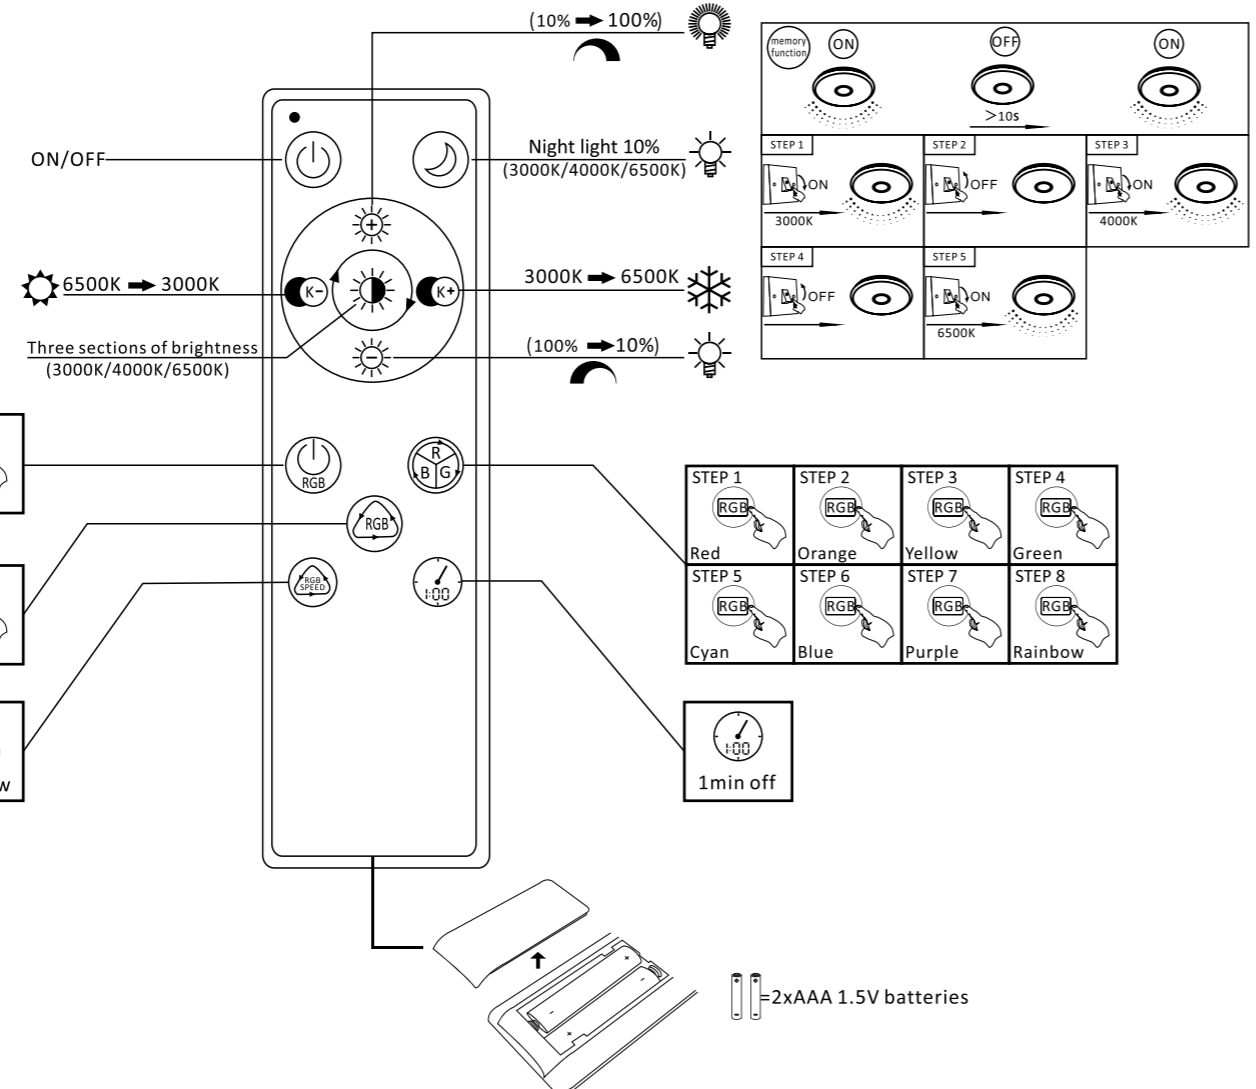

GLOBO
LIGHTING
www.globo-lighting.com
41367-40DS

- many steps
- memory function
- 3 LIGHT STEPS 3000K 4000K 6500K
- RGB colour fixing
- RGB colour change
- incl.
- 3000K-6500K
- night light
- dimable
- colour fixing
- many light steps
- 270-2700lm output
- rainbow effect
- timer

1xMax 40W LED DC 25V
1x6W RGB LED