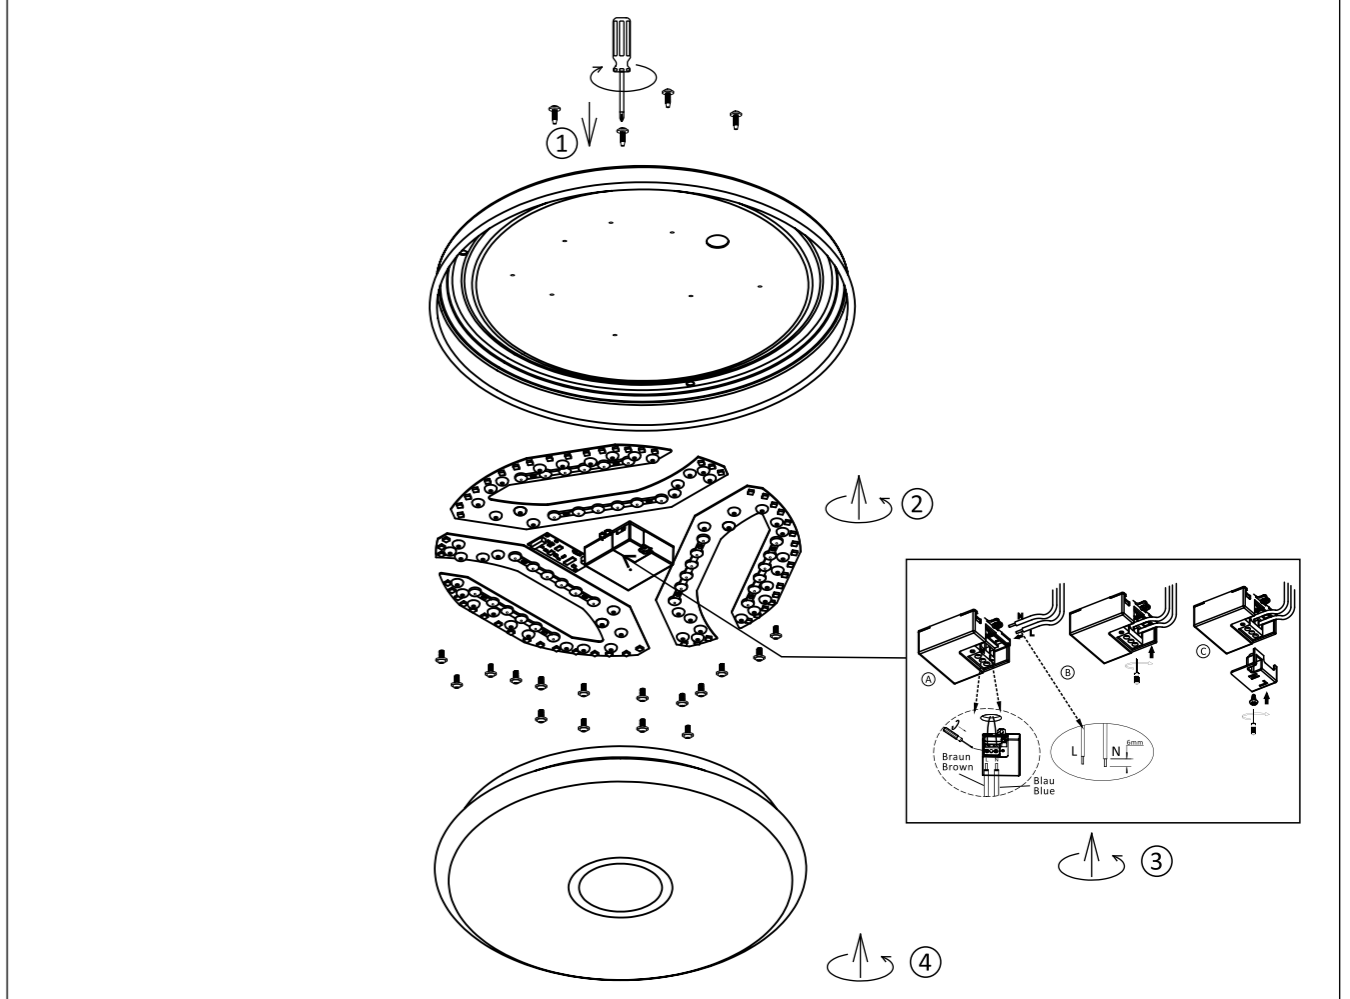

Anleitung zum Auswechseln der LEDs/ Instruction how to change the LEDs