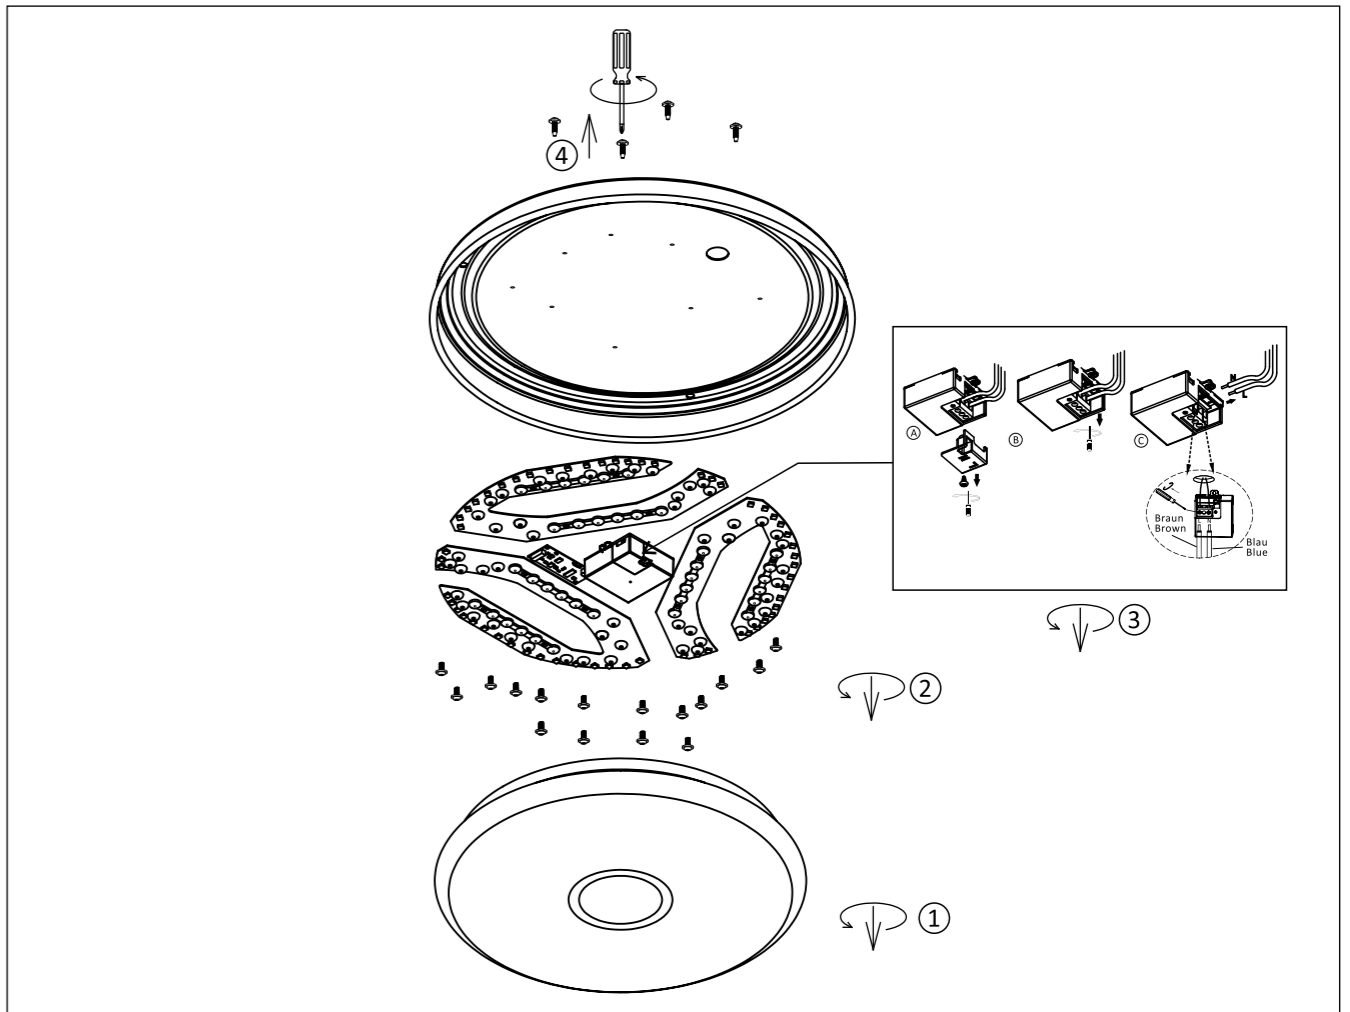

Anleitung zum Auswechseln der LEDs/ Instruction how to change the LEDs