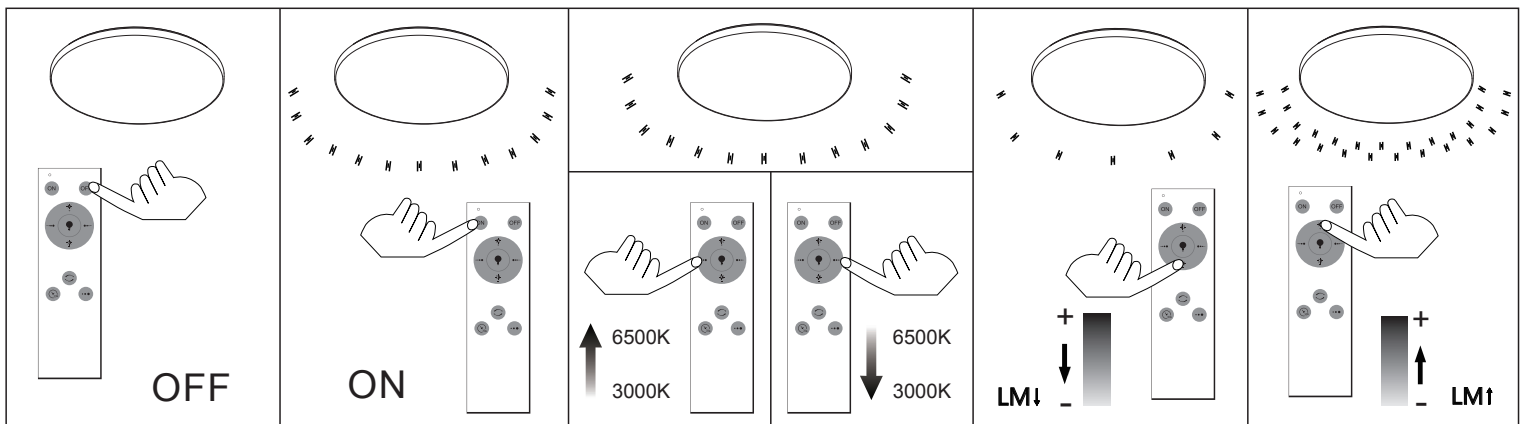

GLOBO

LIGHTING

www.globo-lighting.com

41338-60

- LED
- many steps
- incl.
- many steps
- memory function
- colour change
- 480-4800lm output
- colour fixing
- 3000-6500K
- dimmable
- 3 LIGHT STEPS
3000 K 4000 K 6500 K
- night light
- timer
- Night light 500lm
- Synchronize
- 30s OFF
- 3000K/4000K/6500K