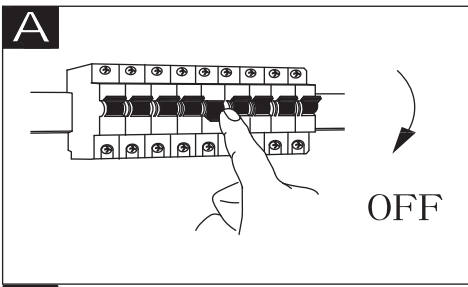

GLOBO

LIGHTING

www.globo-lighting.com

41338-60

- LED
- many steps
- incl.
- many steps
- memory function
- colour change
- 480-4800lm output
- colour fixing
- 3000-6500K
- dimmable
- 3 LIGHT STEPS
3000 K 4000 K 6500 K
- night light
- timer
- Night light 500lm
- Synchronize
- 30s OFF
- 3000K/4000K/6500K