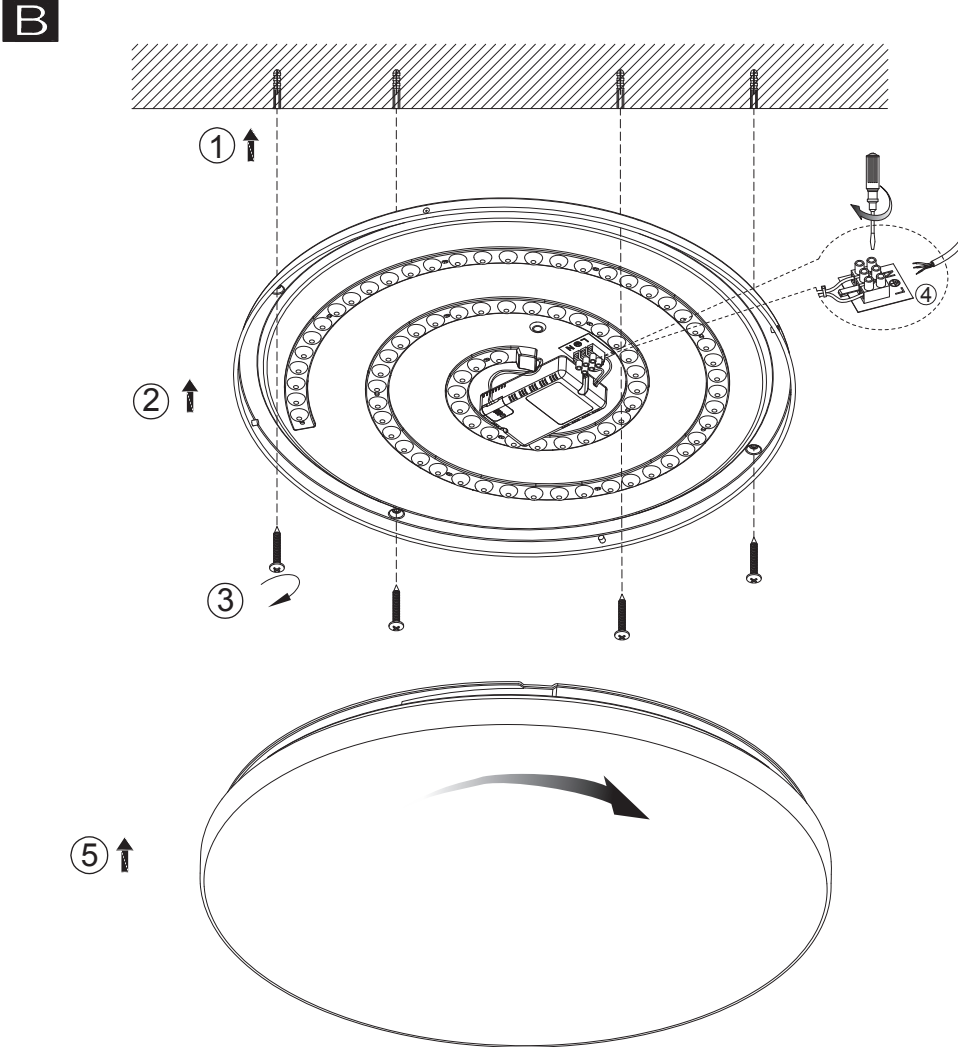

GLOBO

LIGHTING

www.globo-lighting.com

41338-60

- LED
- many steps
- incl.
- many steps
- memory function
- colour change
- 480-4800lm output
- colour fixing
- 3000-6500K
- dimmable
- 3 LIGHT STEPS
3000 K 4000 K 6500 K
- night light
- timer
- Night light 500lm
- Synchronize
- 30s OFF
- 3000K/4000K/6500K