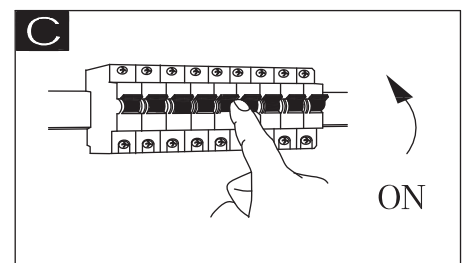

GLOBO

LIGHTING

www.globo-lighting.com

41338-60

- LED
- many steps
- incl.
- many steps
- memory function
- colour change
- 480-4800lm output
- colour fixing
- 3000-6500K
- dimmable
- 3 LIGHT STEPS
3000 K 4000 K 6500 K
- night light
- timer
- Night light 500lm
- Synchronize
- 30s OFF
- 3000K/4000K/6500K