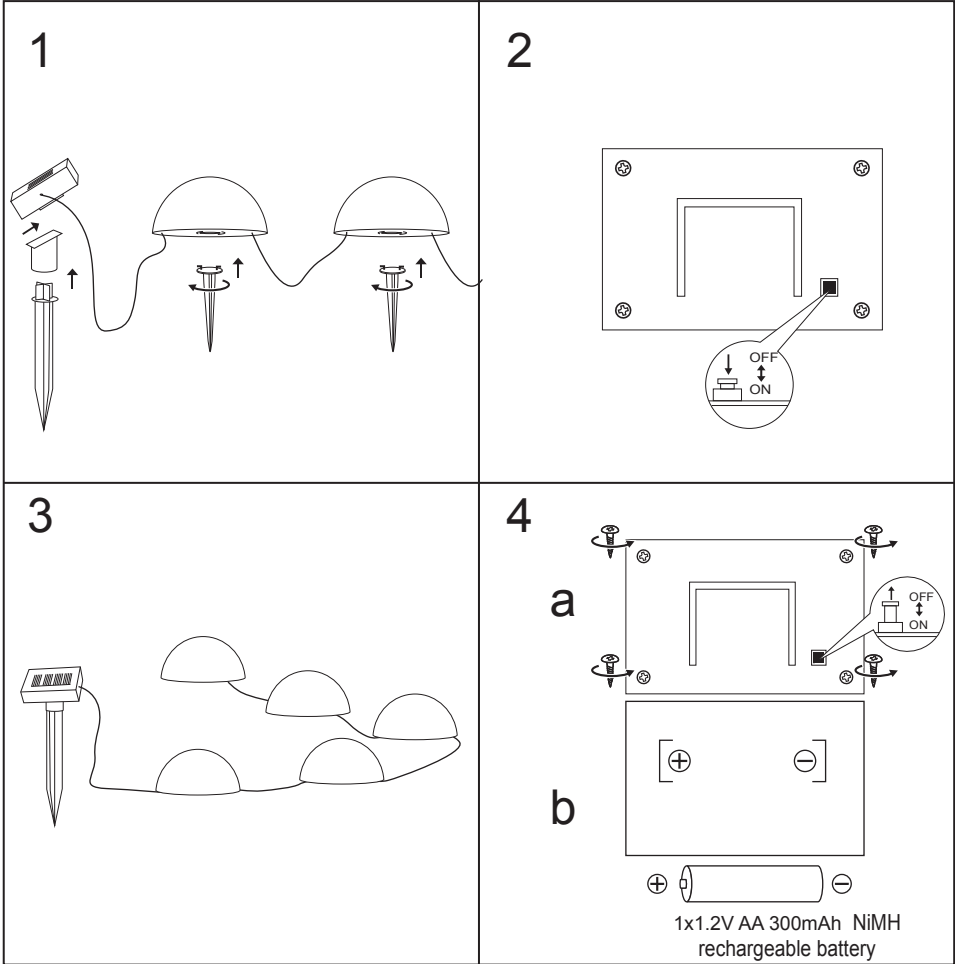

145*210

GLOBO

LIGHTING

www.globo-lighting.com

33980RGB

SOLAR

~6-8
hours

IP44