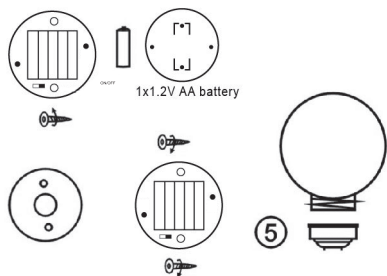

# 3375

OPEN

ON/OFF SWITCH

CLOSE

solar

IP44

6~8  
hours

AKKU  
incl.