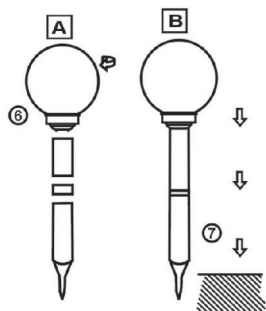

# 3375

OPEN

ON/OFF SWITCH

CLOSE

solar

IP44

6~8  
hours

AKKU  
incl.