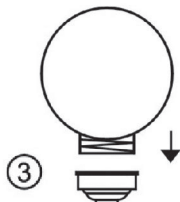

# 3375

OPEN

ON/OFF SWITCH

CLOSE

solar

IP44

6~8  
hours

AKKU  
incl.