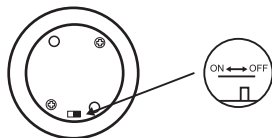

# 3375

OPEN

ON/OFF SWITCH

CLOSE

solar

IP44

6~8  
hours

AKKU  
incl.