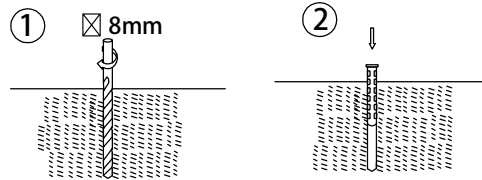

GLOBO Handels GmbH
Gewerbestr. 3
A-9184 Sankt Peter
AUSTRIA

VERSION 2

ON OFF
3sec 3sec

IP44

70lm 350lm
3 steps
550lm

1

ON-70lm
SENSOR OFF

2

ON-70lm → ON-350lm

3

OFF → ON-550lm