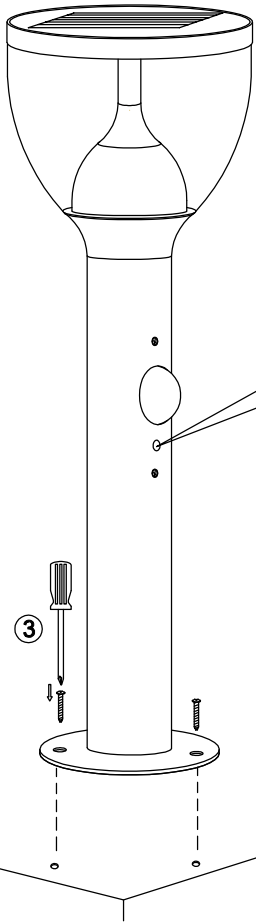

GLOBO Handels GmbH
Gewerbestr. 3
A-9184 Sankt Peter
AUSTRIA

VERSION 2

ON OFF
3sec 3sec

IP44

70lm 350lm
3 steps
550lm

1

ON-70lm
SENSOR OFF

2

ON-70lm → ON-350lm

3

OFF → ON-550lm