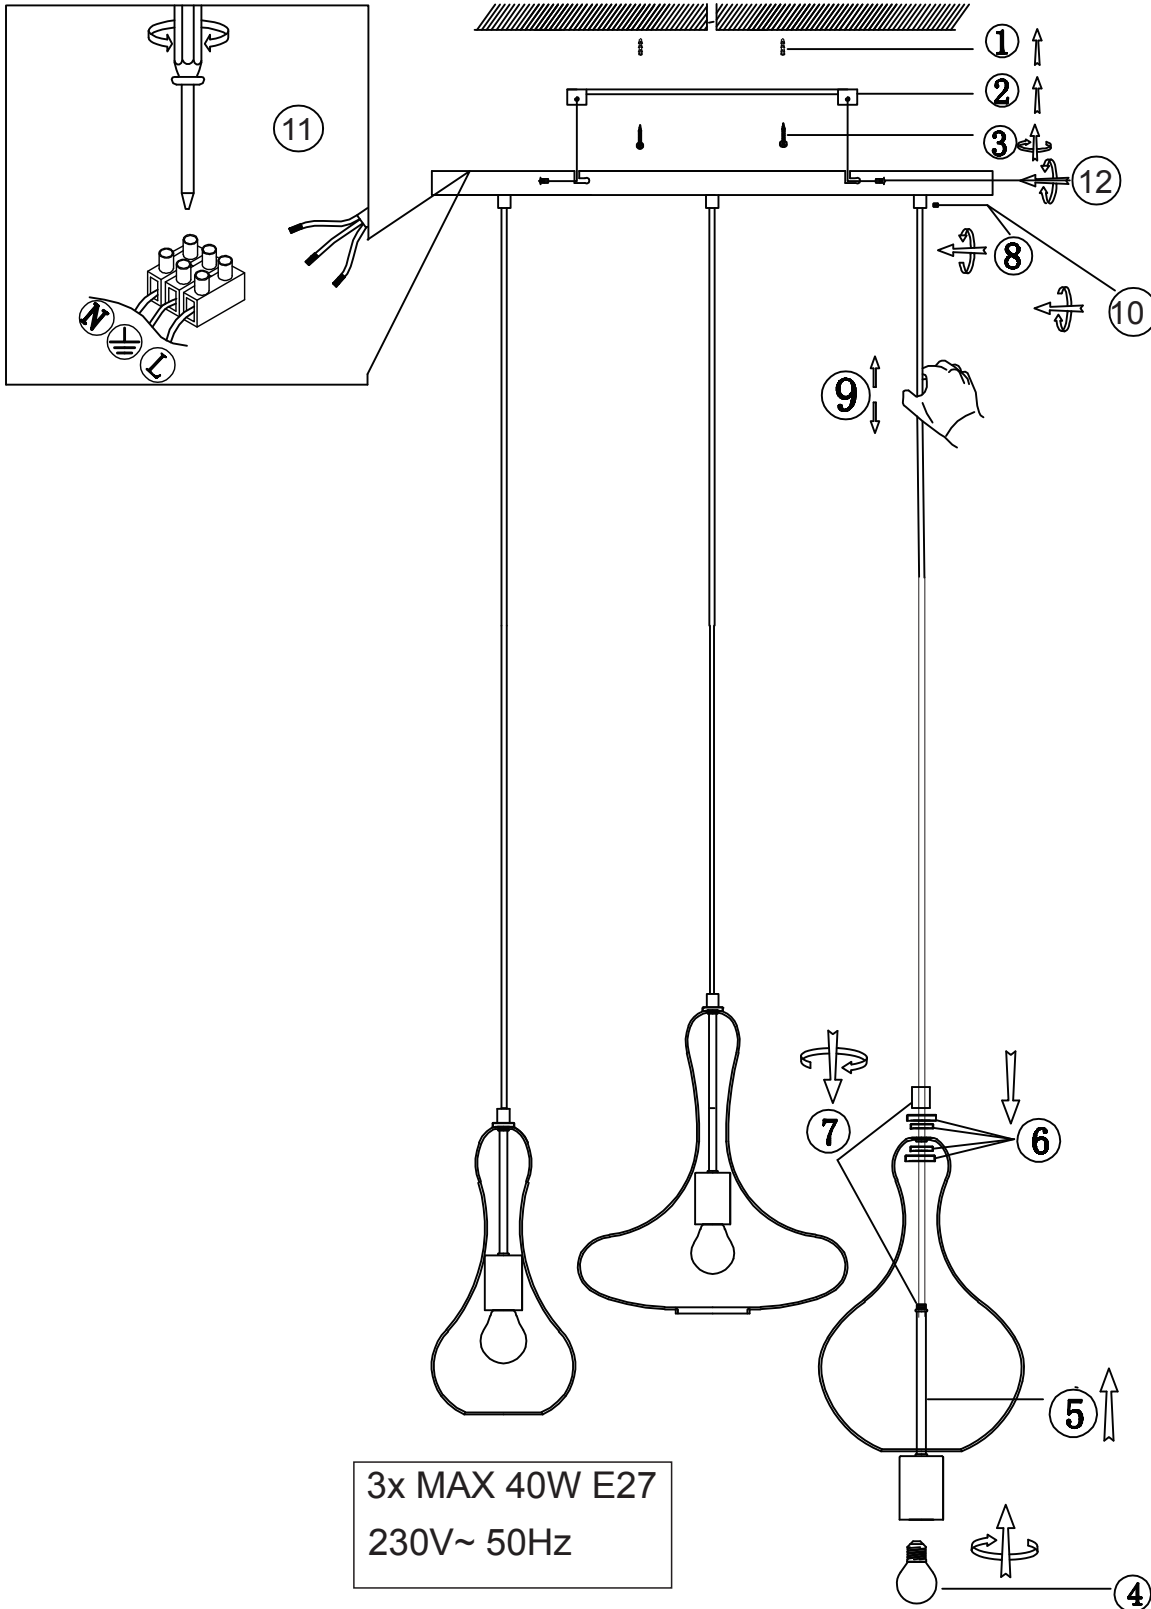

# GLOBO

LIGHTING

www.globo-lighting.com

15538H3

3x MAX 40W E27  
230V~ 50Hz