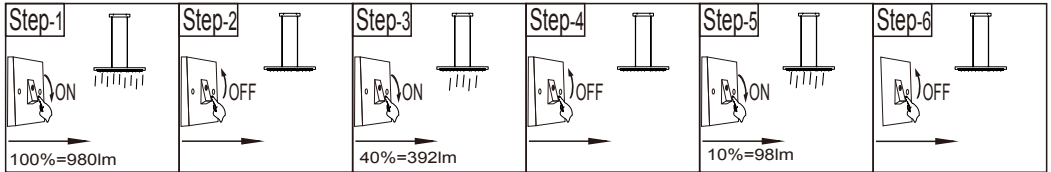

GLOBO

LIGHTING

www.globo-lighting.com

B

15354-15MM

- memory function
- many steps
- 3 light steps

GLOBO Handels GmbH
Gewerbestrasse 3
A-9184 Sankt Peter
Austria