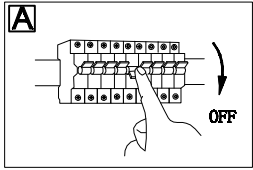

GLOBO

LIGHTING

www.globo-lighting.com

B

15354-15MM

- memory function
- many steps
- 3 light steps

GLOBO Handels GmbH
Gewerbestrasse 3
A-9184 Sankt Peter
Austria