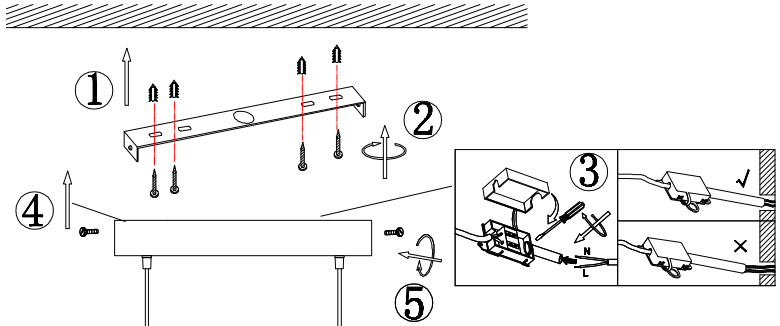

GLOBO

LIGHTING

www.globo-lighting.com

B

15354-15MM

- memory function
- many steps
- 3 light steps

GLOBO Handels GmbH
Gewerbestrasse 3
A-9184 Sankt Peter
Austria