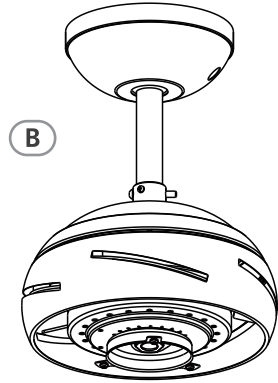

C x5

D x1

E

x1

N

H

x2

A

x1

I

x1

J

3 CM

x3

O

x2

P

x2

F

x1

G

x1

AAA

x2

1.5V

+

-

2h